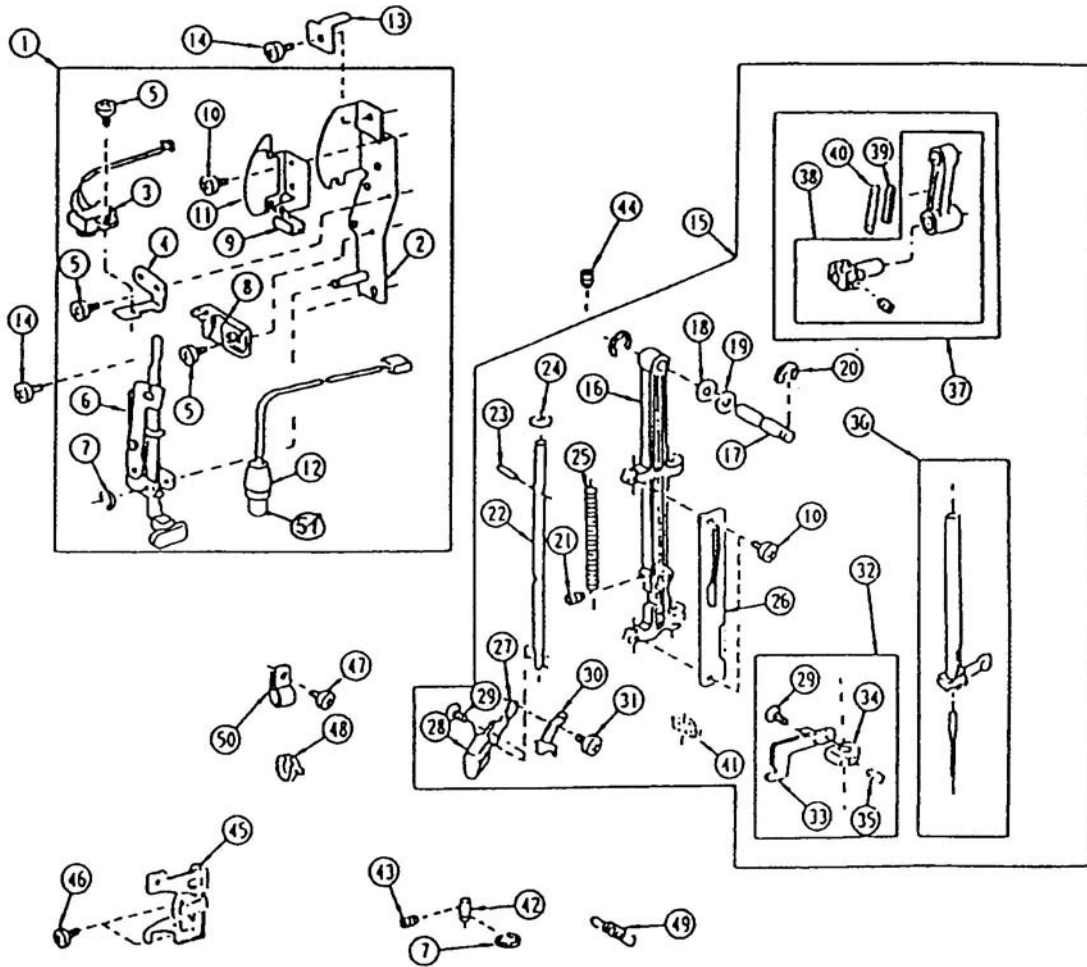

1	395725-79	Slide plate
2	494430-20	Bobbin
3	395719-69	Bobbin holder
4	395712-34	Set screw
5	395725-81	Needle plate unit
6	395713-16	Slide plate set plate
7	395713-17	Slide plate set plate
8	395713-18	Slide block
9	395713-19	Slide block spring
10	395713-20	Set screw 2x2.3
11	395725-82	Guide pin
12	395725-83	Reverse rotation stopper
13	395713-27	Set screw
14	395713-26	Rotation stopper
15	395726-63	Guide pin
16	395725-84	Presser bar bushing
17	395725-85	Presser spring
18	395725-86	Presser bar bracket
19	395710-94	Hexagon socket screw
20	395725-87	Presser bar
21	395725-88	Presser foot unit
22	395714-17	Presser foot holder unit
23	395719-67	Zigzag foot unit
24	395717-87	Thumb screw
25	395725-89	Arm thread guide
26	395725-90	Front panel set plate
27	395710-42	Set screw 4x8
28	395725-91	ZZ rod unit
29	395725-92	ZZ rod
30	395725-93	ZZ rod spring
31	395725-94	Set screw 2x3
32	395716-07	Set screw 3x6
33	395711-29	Eccentric pin
34	395725-95	Washer
35	395725-96	Presser bar base unit
36	395725-97	Presser bar base
37	395725-98	Presser bar set plate
38	395725-99	Hexagon bolt 4x6
39	395726-00	Washer 4
40	395726-01	Pressure adjusting lever
41	395726-02	Pressure adjusting plate
42	395726-03	Hinge screw
43	395726-04	Washer
44	395726-05	Washer
45	395726-06	Spring
46	395726-07	Presser foot lever
47	395726-08	Tension release lever
48	395726-09	Tension release lever