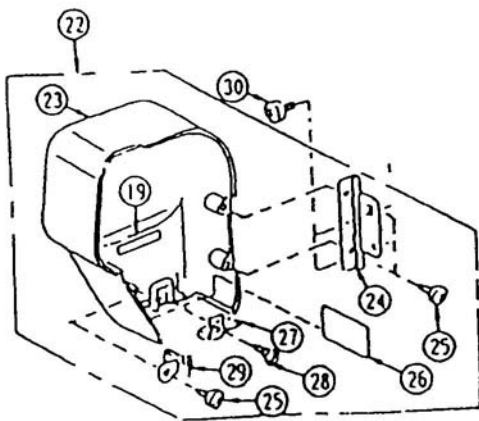

1	395725-50	Take up lever unit
2	395714-54	Take up lever pin
3	395712-14	Hexagon socket screw 4x4
4	395714-55	Snap ring E-6
5	395723-67	Needle bar crank pin unit
6	395725-51	Upper shaft unit
7	395711-46	Set screw
8	395711-47	Set screw
9	395711-25	Hexagon socket screw 5x5
10	395711-57	Hexagon socket screw 5x10
11	395718-59	Upper shaft shield plate
12	395718-60	Plain washer
13	395710-42	Set screw 4x8
14	395714-45	Bushing
15	395723-69	Adjusting wheel
16	395714-47	Timing belt
17	395718-63	Declutch release ring
18	395718-65	Declutch ring
19	395718-64	Clutch spring
20	395718-66	Belt wheel
21	395725-52	Timing belt
22	395714-49	Washer FT 100
23	395718-67	Balance wheel base plate
24	395725-53	Balance wheel
25	395725-54	Thread tension unit
26	395713-65	Set screw 3x8B
27	395725-55	Check spring cover
28	395725-56	Thread guide
29	395725-57	Check spring
30	395717-66	Cushion
31	395710-38	Set screw 4x12
32	395711-12	Set screw 4x12
33	395714-48	Snap ring E-8