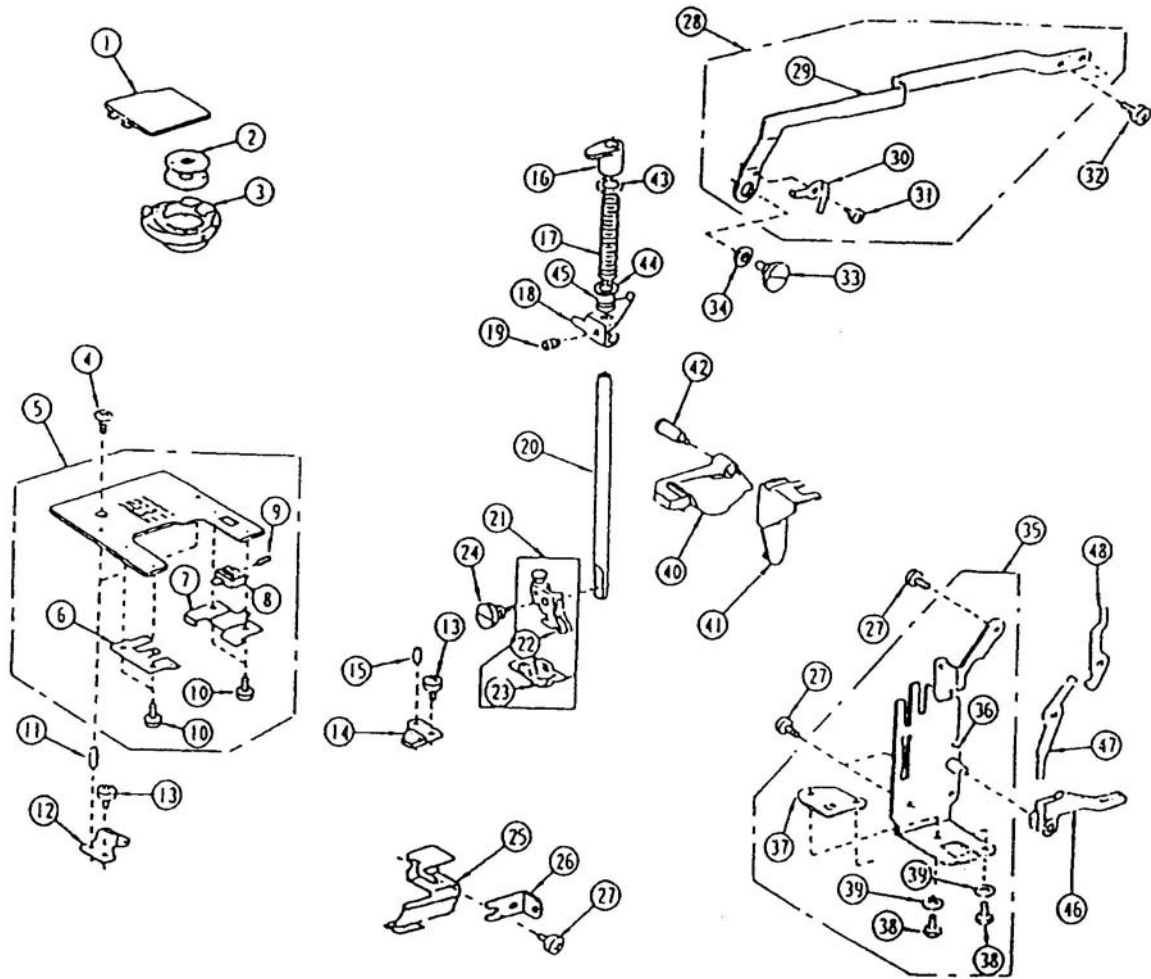

1	395726-10	Feed rock shaft unit
2	395726-11	Feed dog
3	395714-67	Set screw
4	395714-69	Center screw
5	395726-12	Set screw
6	395714-68	Spring
7	395718-72	Feed adjuster unit
8	395711-25	Hexagon socket screw 5x5
9	395718-75	Felt
10	395715-30	Bushing
11	395715-32	Washer
12	395712-14	Hexagon socket screw 4x4
13	395715-33	Ring
14	395714-39	Hexagon socket screw 4x6
15	395726-13	Feed shaft unit
16	395726-14	Feed shaft
17	395710-51	Adjustable nut 4
18	395726-15	Feed adjusting arm 2
19	395726-16	Spring
20	395726-17	Feed adjusting arm 1
21	395726-18	Spring washer
22	395726-19	Feed adjusting arm screw
23	395726-20	Set screw TP
24	395715-31	Bushing
25	395726-21	Hook race unit
26	395714-74	Hook race shaft
27	395714-75	Oil string 1
28	395714-76	Oil string 2
29	395714-77	Washer
30	395726-22	Hook body unit
31	395714-73	Thread guard
32	395713-20	Set screw 2x2.3
33	395714-79	Washer
34	395714-78	Washer
35	395726-23	Cover
36	395726-24	Hook race set plate
37	395714-82	Set screw 3x12B
38	395714-80	Hook race shaft base
39	395710-42	Set screw 4x8
40	395714-89	Set plate
41	395714-23	Washer
42	395710-38	Set screw
43	395714-86	Magnet
44	395714-90	Hinge screw
45	395726-26	Washer