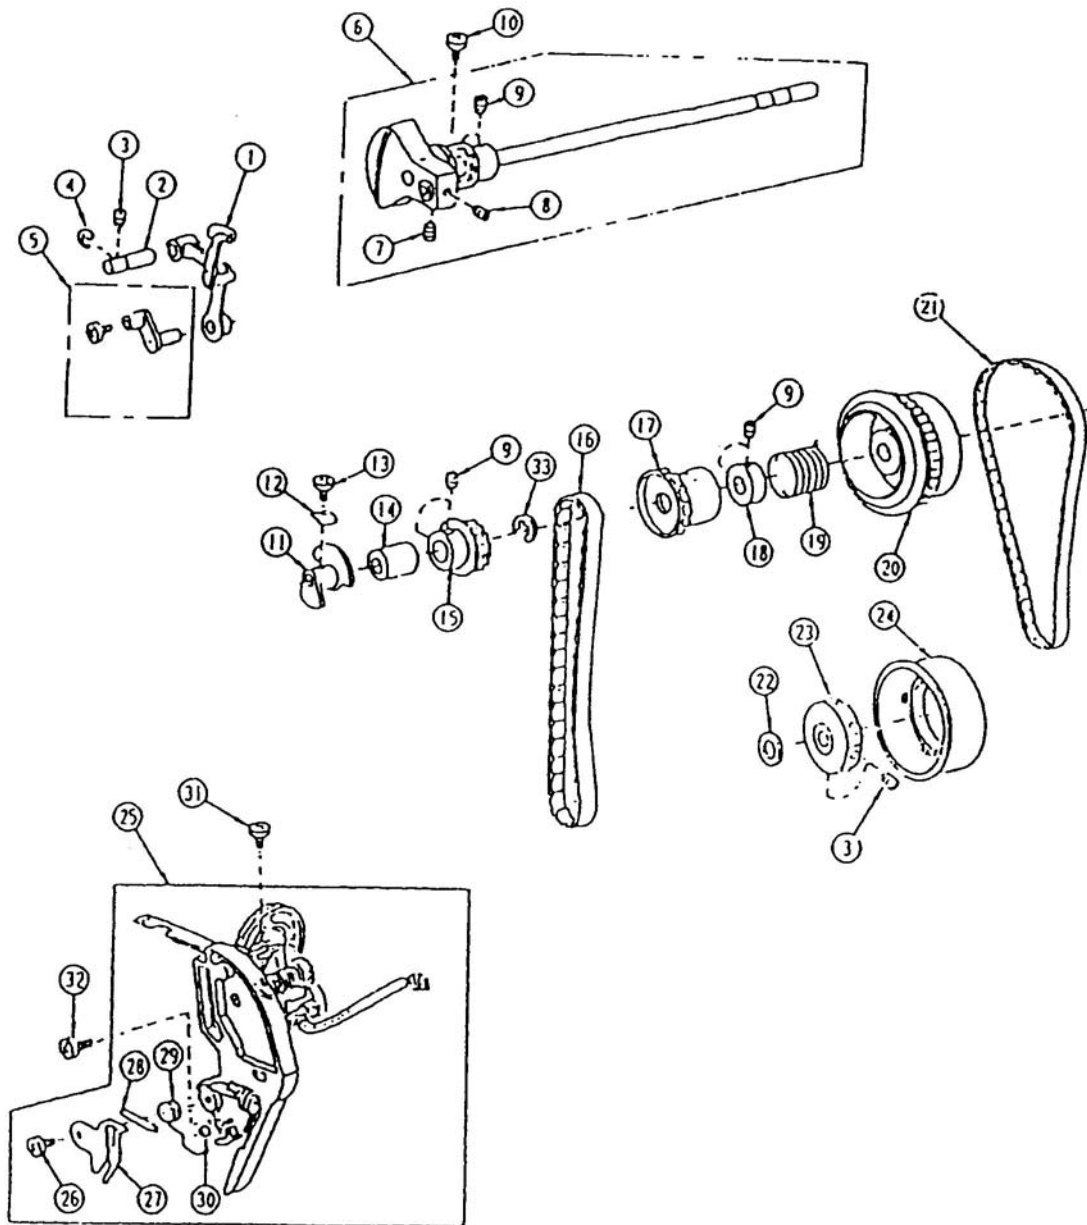

1	395725-58	Front set plate unit
2	395725-59	Front set plate
3	395718-06	Photo interrupter unit
4	395725-60	Sensor set plate
5	395711-06	Set screw 3x5
6	395725-61	BH lever unit
7	395711-03	Snap ring E-3
8	395718-03	BH lever guide
9	395725-62	Cord guide plate
10	395713-96	Set screw 3x4
11	395725-63	Sticker
12	395725-64	Lamp socket unit
13	395725-65	Set plate
14	395713-27	Set screw
15	395725-66	Needle bar supporter unit
16	395725-67	Needle bar supporter
17	395725-68	Needle bar supporter pin
18	395711-22	Spring washer
19	395711-23	Plain washer 6
20	395711-24	Snap ring E-4
21	395718-21	Hexagon socket screw 3x4
22	395725-69	Threader shaft
23	395718-30	Guide pin
24	395718-31	Base plate
25	395718-32	Threader shaft spring
26	395723-59	Threader guide plate
27	395725-70	Threader lever
28	395718-36	Threader knob
29	395718-26	Set screw 2x4
30	395718-37	Threader guide plate
31	395718-38	Set screw 1.6x2.5
32	395725-71	Threader set plate unit
33	395718-24	Threader set plate
34	395725-72	Threader base plate
35	395718-21	Hexagon socket screw 3x4
36	395725-73	Needle bar unit
37	395725-74	Needle bar conn. stud unit
38	395725-75	Needle bar conn. stud unit
39	395714-33	Felt
40	395714-34	Felt set spring
41	395725-76	Supporter guide plate
42	395725-77	Pin
43	395712-14	Hexagon socket screw 4x4
44	395718-21	Hexagon socket screw 5x4
45	395726-64	Lamp set plate
46	395723-49	Set screw 4x5
47	395710-42	Set screw 4x8
48	395711-18	Cord binder
49	395725-78	Supporter spring
50	395715-75	Cord grip
51	395722-99	Bulb