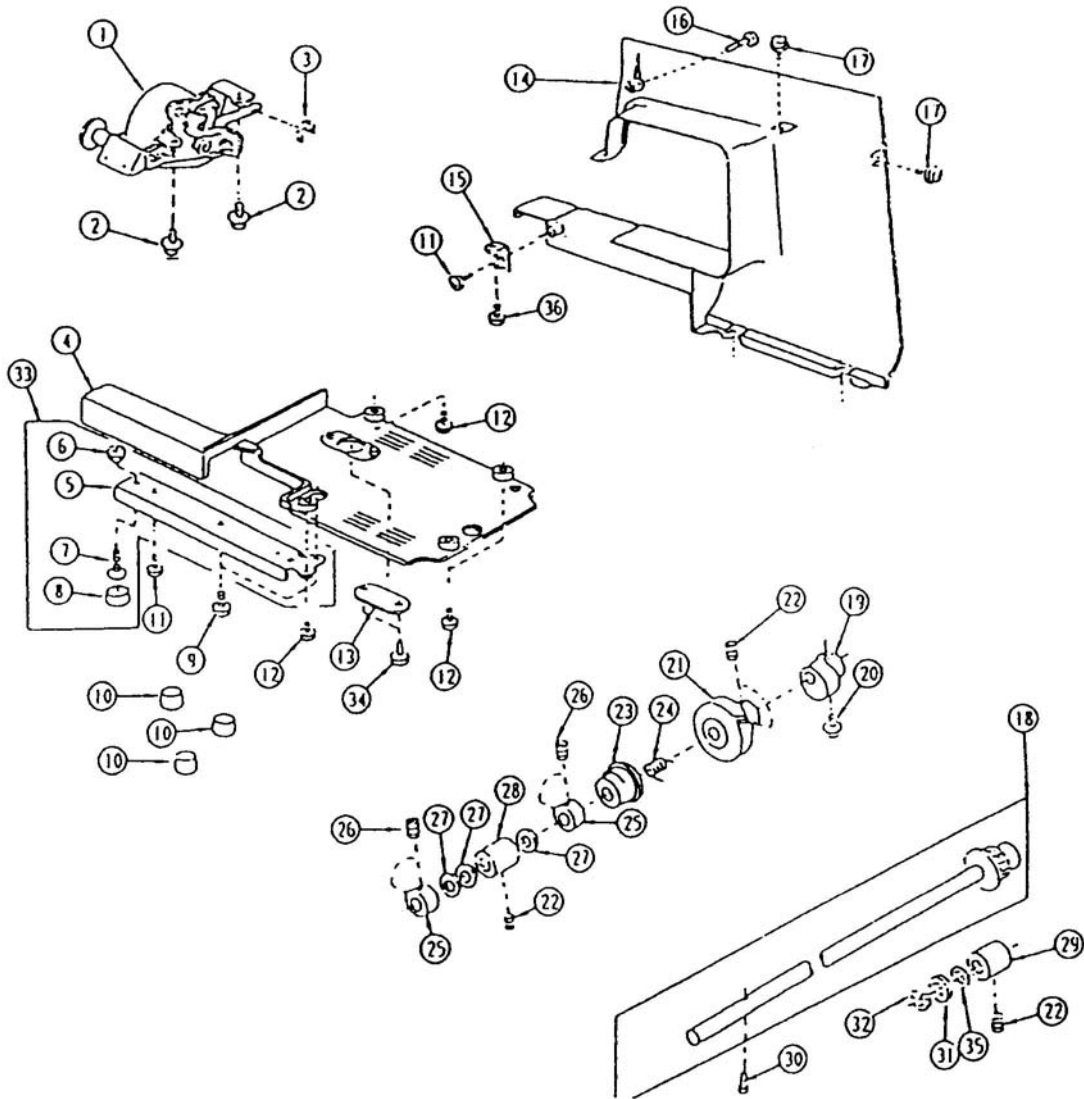

1	395726-42	Stepping motor (Z.Z.) unit
2	395726-43	Connecting arm
3	395711-03	Snap ring E-3
4	395726-44	Sensor unit
5	395710-42	Set screw 4x8
6	395726-45	Transformer unit (120V)
	395726-46	Transformer unit (220-240 V)
7	395710-41	Set screw 4x6
8	395726-47	Transformer supporter (for 120V only)
9	395726-48	Motor unit
10	395722-71	Set screw TP
11	395726-49	Print board C unit (120V)
	395726-50	Print board C unit (220-240V)
12	395718-34	Set screw 3x1 OB
13	395726-51	Idler
14	395722-41	Machine socket unit (120V)
	395722-40	Machine socket unit (240V)
15	395726-52	Set screw 4x8B
16	395712-61	Set screw 4x10
17	395726-53	Bobbin winder unit
18	395726-54	Rubber ring
19	395716-36	Spring
20	395726-55	Switch lever
21	395716-94	Set screw
22	395726-56	Hinge screw
23	395726-57	Bobbin winder cover
24	395722-81	Declutch arm
25	395722-82	Spring
26	395722-83	Hinge screw
27	395726-58	Belt cover
28	395726-35	Set screw 4x20
29	395726-60	Belt cover set plate
30	395711-18	Cord binding
31	395726-61	Cord guide
32	395710-38	Set screw 4x6