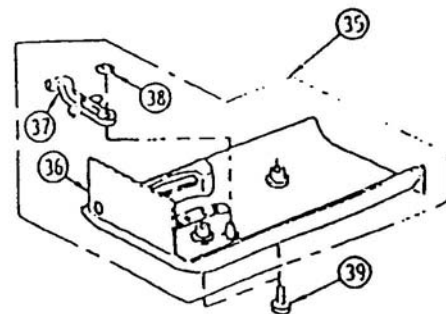

1	395725-50	Take up lever unit
2	395714-54	Take up lever pin
3	395712-14	Hexagon socket screw 4x4
4	395714-55	Snap ring E-6
5	395723-67	Needle bar crank pin unit
6	395725-51	Upper shaft unit
7	395711-46	Set screw
8	395711-47	Set screw
9	395711-25	Hexagon socket screw 5x5
10	395711-57	Hexagon socket screw 5x10
11	395718-59	Upper shaft shield plate
12	395718-60	Plain washer
13	395710-42	Set screw 4x8
14	395714-45	Bushing
15	395723-69	Adjusting wheel
16	395714-47	Timing belt
17	395718-63	Declutch release ring
18	395718-65	Declutch ring
19	395718-64	Clutch spring
20	395718-66	Belt wheel
21	395725-52	Timing belt
22	395714-49	Washer FT 100
23	395718-67	Balance wheel base plate
24	395725-53	Balance wheel
25	395725-54	Thread tension unit
26	395713-65	Set screw 3x8B
27	395725-55	Check spring cover
28	395725-56	Thread guide
29	395725-57	Check spring
30	395717-66	Cushion
31	395710-38	Set screw 4x12
32	395711-12	Set screw 4x12
33	395714-48	Snap ring E-8