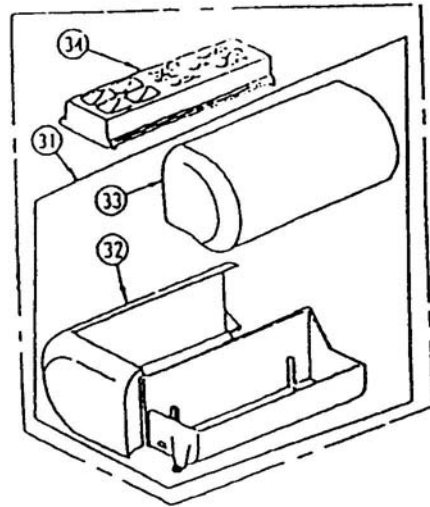

1	395725-50	Take up lever unit
2	395714-54	Take up lever pin
3	395712-14	Hexagon socket screw 4x4
4	395714-55	Snap ring E-6
5	395723-67	Needle bar crank pin unit
6	395725-51	Upper shaft unit
7	395711-46	Set screw
8	395711-47	Set screw
9	395711-25	Hexagon socket screw 5x5
10	395711-57	Hexagon socket screw 5x10
11	395718-59	Upper shaft shield plate
12	395718-60	Plain washer
13	395710-42	Set screw 4x8
14	395714-45	Bushing
15	395723-69	Adjusting wheel
16	395714-47	Timing belt
17	395718-63	Declutch release ring
18	395718-65	Declutch ring
19	395718-64	Clutch spring
20	395718-66	Belt wheel
21	395725-52	Timing belt
22	395714-49	Washer FT 100
23	395718-67	Balance wheel base plate
24	395725-53	Balance wheel
25	395725-54	Thread tension unit
26	395713-65	Set screw 3x8B
27	395725-55	Check spring cover
28	395725-56	Thread guide
29	395725-57	Check spring
30	395717-66	Cushion
31	395710-38	Set screw 4x12
32	395711-12	Set screw 4x12
33	395714-48	Snap ring E-8