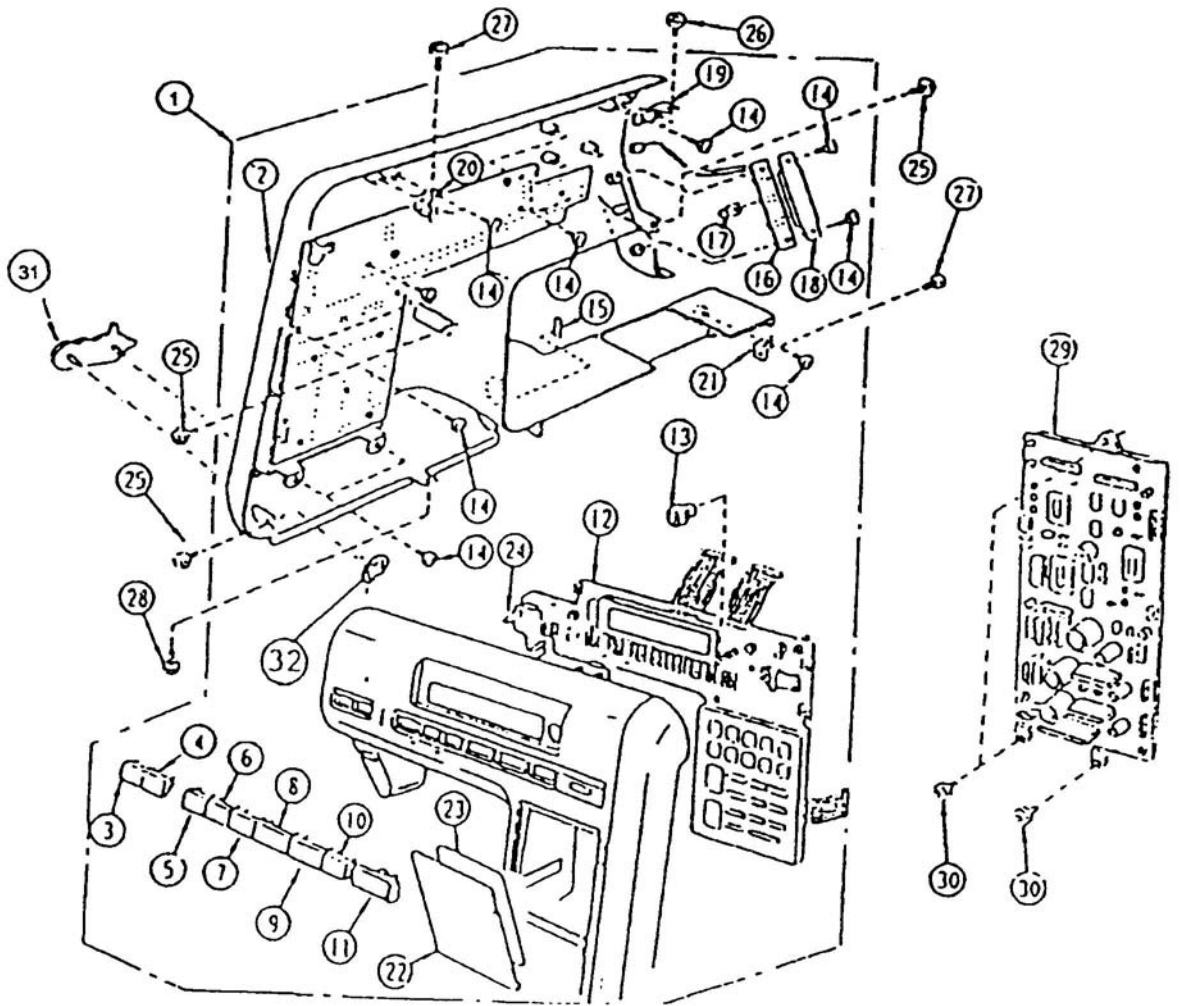

elna 6004

PIECES DE RECHANGE
ERSATZTEILE
SPARE PARTS
PIEZZA DE RECAMBIO

INDEX

Front panel, circuits board A, circuit board K	1
Face cover, top cover, handle, extension table, bed cover	2
Upper shaft, timing belt, handweel, take-up lever, thread tension unit	3
Needle bar, threader, lamp set, BH lever	4
Needle plate, bobbin case, zigzag rod, presser bar, presser foot	5
Feed dog, hook, feed shaft	6
Rear cover, step motor (feed), lower shaft, base	7
Step motor (zigzag), transformer, motor, machine socket, bobbin winder	8
Accessories, foot control, cords, instruction manuals	9
Parts numbers index	10-11

1	395725-00	Front panel unit
2	395725-01	Front panel
3	395725-02	Select button
4	395725-03	Select button
5	395725-04	Select button
6	395725-05	Select button
7	395725-06	Select button
8	395725-07	Select button
9	395725-08	Select button
10	395725-09	Select button
11	395725-10	Select button
12	395725-11	Print board K unit
13	395725-12	Adjusting knob
14	395713-65	Set screw 3x8B
15	395725-13	SS adjusting sticker
16	395725-14	Print board F unit
17	395725-15	Button
18	395725-16	Isolation paper
19	395725-17	Front panel set plate
20	395725-18	Front panel set plate
21	395725-19	Front panel set plate
22	395725-20	Panel cover
23	395725-21	Quick reference chart
24	395725-22	Photo guide tube
25	395710-41	Set screw 4x6
26	395711-06	Set screw 3x5
27	395710-38	Set screw 4x6
28	395712-61	Set screw 4x10
29	395725-23	Print board A unit
30	395710-42	Set screw 4x8
31	395710-48	"elna" name plate
32	395710-49	CS ring