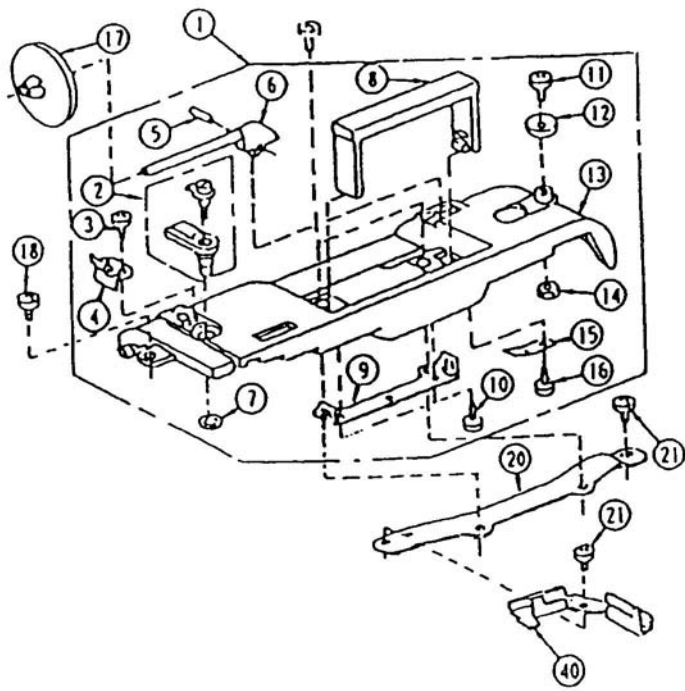

1	395725-50	Take up lever unit
2	395714-54	Take up lever pin
3	395712-14	Hexagon socket screw 4x4
4	395714-55	Snap ring E-6
5	395723-67	Needle bar crank pin unit
6	395725-51	Upper shaft unit
7	395711-46	Set screw
8	395711-47	Set screw
9	395711-25	Hexagon socket screw 5x5
10	395711-57	Hexagon socket screw 5x10
11	395718-59	Upper shaft shield plate
12	395718-60	Plain washer
13	395710-42	Set screw 4x8
14	395714-45	Bushing
15	395723-69	Adjusting wheel
16	395714-47	Timing belt
17	395718-63	Declutch release ring
18	395718-65	Declutch ring
19	395718-64	Clutch spring
20	395718-66	Belt wheel
21	395725-52	Timing belt
22	395714-49	Washer FT 100
23	395718-67	Balance wheel base plate
24	395725-53	Balance wheel
25	395725-54	Thread tension unit
26	395713-65	Set screw 3x8B
27	395725-55	Check spring cover
28	395725-56	Thread guide
29	395725-57	Check spring
30	395717-66	Cushion
31	395710-38	Set screw 4x12
32	395711-12	Set screw 4x12
33	395714-48	Snap ring E-8