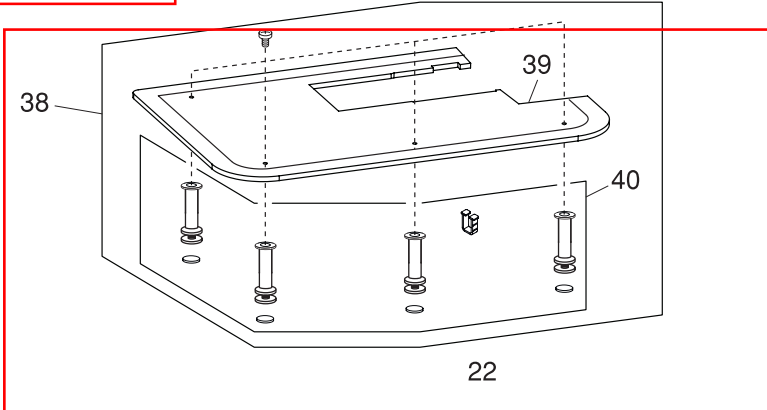

PARTS LIST

1

22

PARTS LIST

KEY NO.	PARTS NO.	DESCRIPTION
1	863871009	Accessories set
2	859804008	Rolled hem foot D
3	859805009	Zipper foot E
4	859806011	Satin stitch foot F
5	859807001	Blind hemming foot G
6	859810007	Overedge foot M
7	859814012	1/4" Seam foot O
8	859839002	Darning foot PD-H
9	862822013	Automatic buttonhole foot R
10	859832016	Stabilizer plate
11	859811008	Button sewing foot T
12	202137009	Even feed foot
13	859813000	Open toe satin stitch foot F2
14	858820018	Convertible free motion quilting foot QB-S
15	858820100	Close-toe foot
16	858821008	Open-toe foot
17	858822009	Clear view foot
18	214015007	Quilting guide bar for even feed foot
19	859856005	Needle case (unit)
20	860194002	Touch panel stylus
21	846417011	Knee lifter
22	647808009	Seam ripper (buttonhole opener)
23	809041004	Extra spool pin
24	822020503	Spool holder (large)
25	822019509	Spool holders (small)
26	862408008	Spool holders (special)
27	102261103	Bobbins
28	202260002	Bobbin (unit)
29	820832005	Screwdriver
30	802424004	Lint brush
31	755802001	Quilting guide bar
32	862817107	Straight stitch needle plate
33	809136100	Hook cover plate
34	858801002	Caution card
35	863800409	Instruction book (English)
36	C-1036	Foot control
37	856519004	Power cable (U.S.A., Canada)
	830314018	Power cable (Australia)
	830335004	Power cable (Continental Europe, Russia)
38	863409002	Extra wide table (unit)
39	861401514	Extra wide table top
40	859867010	Extra wide table accessories (unit)
	858802014	41 Cover