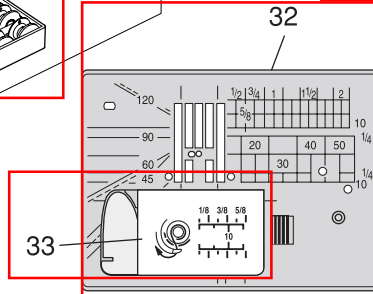

PARTS LIST

1

22

PARTS LIST

KEY NO.	PARTS NO.	DESCRIPTION
1	863871009	Accessories set
2	859804008	Rolled hem foot D
3	859805009	Zipper foot E
4	859806011	Satin stitch foot F
5	859807001	Blind hemming foot G
6	859810007	Overedge foot M
7	859814012	1/4" Seam foot O
8	859839002	Darning foot PD-H
9	862822013	Automatic buttonhole foot R
10	859832016	Stabilizer plate
11	859811008	Button sewing foot T
12	202137009	Even feed foot
13	859813000	Open toe satin stitch foot F2
14	858820018	Convertible free motion quilting foot QB-S
15	858820100	Close-toe foot
16	858821008	Open-toe foot
17	858822009	Clear view foot
18	214015007	Quilting guide bar for even feed foot
19	859856005	Needle case (unit)
20	860194002	Touch panel stylus
21	846417011	Knee lifter
22	647808009	Seam ripper (buttonhole opener)
23	809041004	Extra spool pin
24	822020503	Spool holder (large)
25	822019509	Spool holders (small)
26	862408008	Spool holders (special)
27	102261103	Bobbins
28	202260002	Bobbin (unit)
29	820832005	Screwdriver
30	802424004	Lint brush
31	755802001	Quilting guide bar
32	862817107	Straight stitch needle plate
33	809136100	Hook cover plate
34	858801002	Caution card
35	863800409	Instruction book (English)
36	C-1036	Foot control
37	856519004	Power cable (U.S.A., Canada)
	830314018	Power cable (Australia)
	830335004	Power cable (Continental Europe, Russia)
38	863409002	Extra wide table (unit)
39	861401514	Extra wide table top
40	859867010	Extra wide table accessories (unit)
	858802014	41 Cover