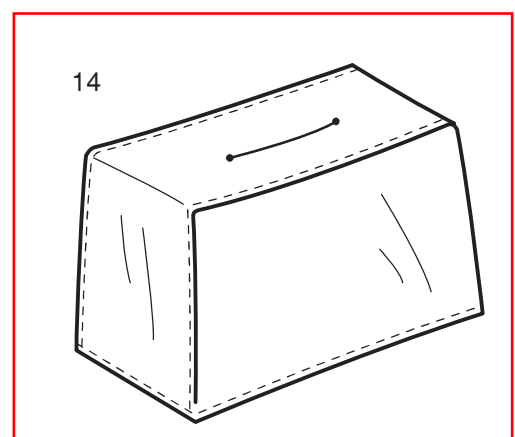

# Standardzubehör MODEL: Elna eXplore 150 und 160

---

KEY NO.	PARTS NO.	DESCRIPTION
1	508870101	Accessory set
2	102261000	Bobbin
3	639804000	Needle set (unit)
4	647808009	Seam ripper
5	653802002	Screwdriver
6	822020503	Large spool holder
7	822019509	Small spool holder
8	660005010	Additional spool pin
9	508803000	Buttonhole foot
10	829801002	Zipper foot
11	820817015	Blind hem foot
12	045501005	Foot control
13	508800915	Instruction book Elna 150
14	661802007	Cover
13a	508800904	Instruction book Elna 160