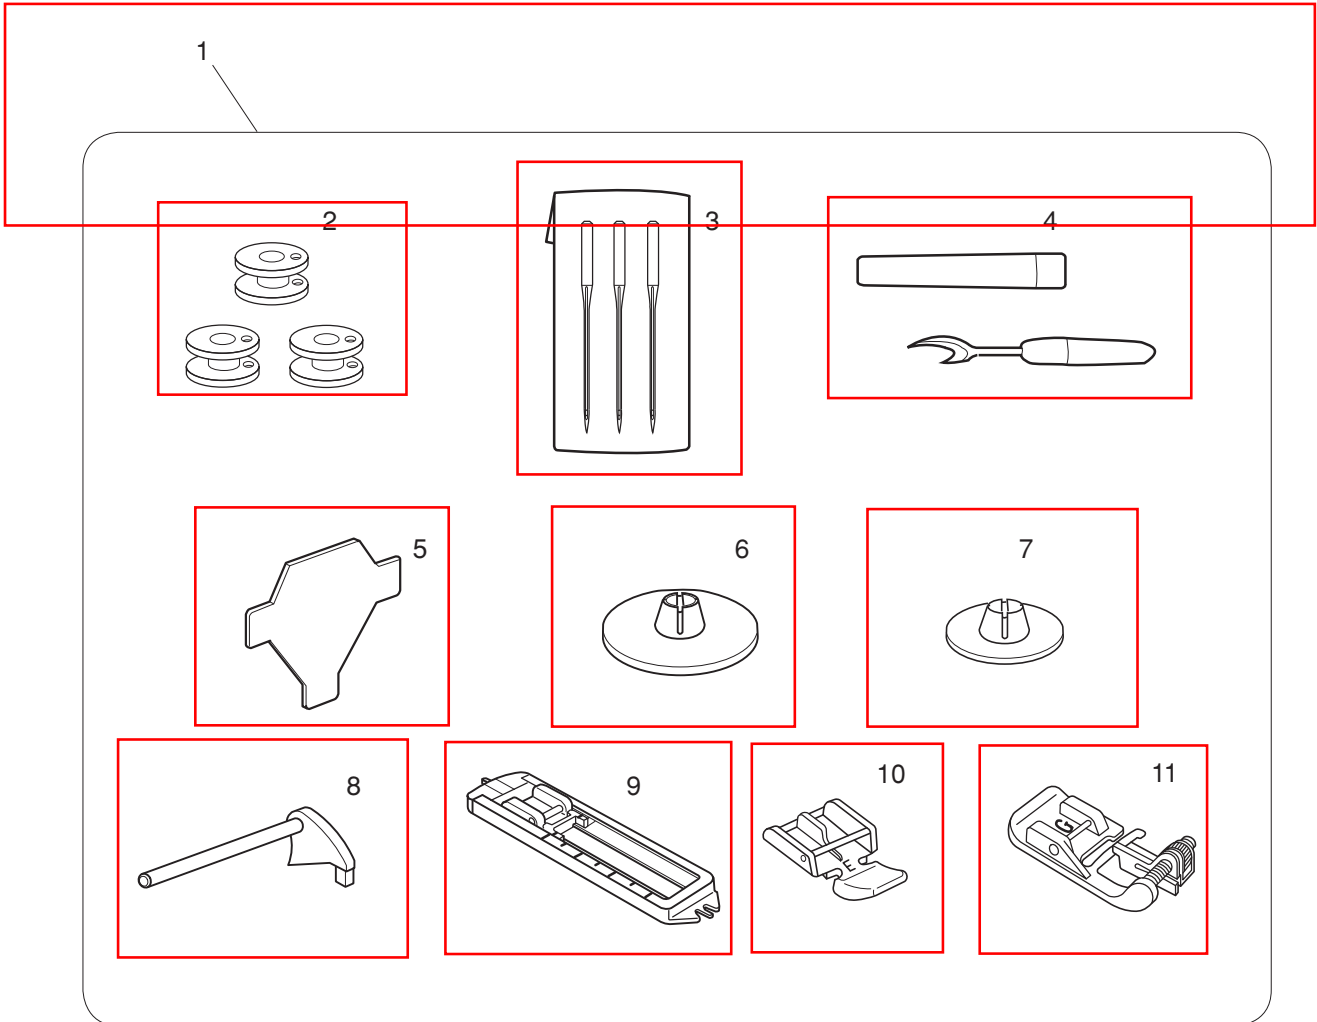

# Standardzubehör MODEL: Elna eXplore 150 und 160

---

KEY NO.	PARTS NO.	DESCRIPTION
1	508870101	Accessory set
2	102261000	Bobbin
3	639804000	Needle set (unit)
4	647808009	Seam ripper
5	653802002	Screwdriver
6	822020503	Large spool holder
7	822019509	Small spool holder
8	660005010	Additional spool pin
9	508803000	Buttonhole foot
10	829801002	Zipper foot
11	820817015	Blind hem foot
12	045501005	Foot control
13	508800915	Instruction book Elna 150
14	661802007	Cover
13a	508800904	Instruction book Elna 160