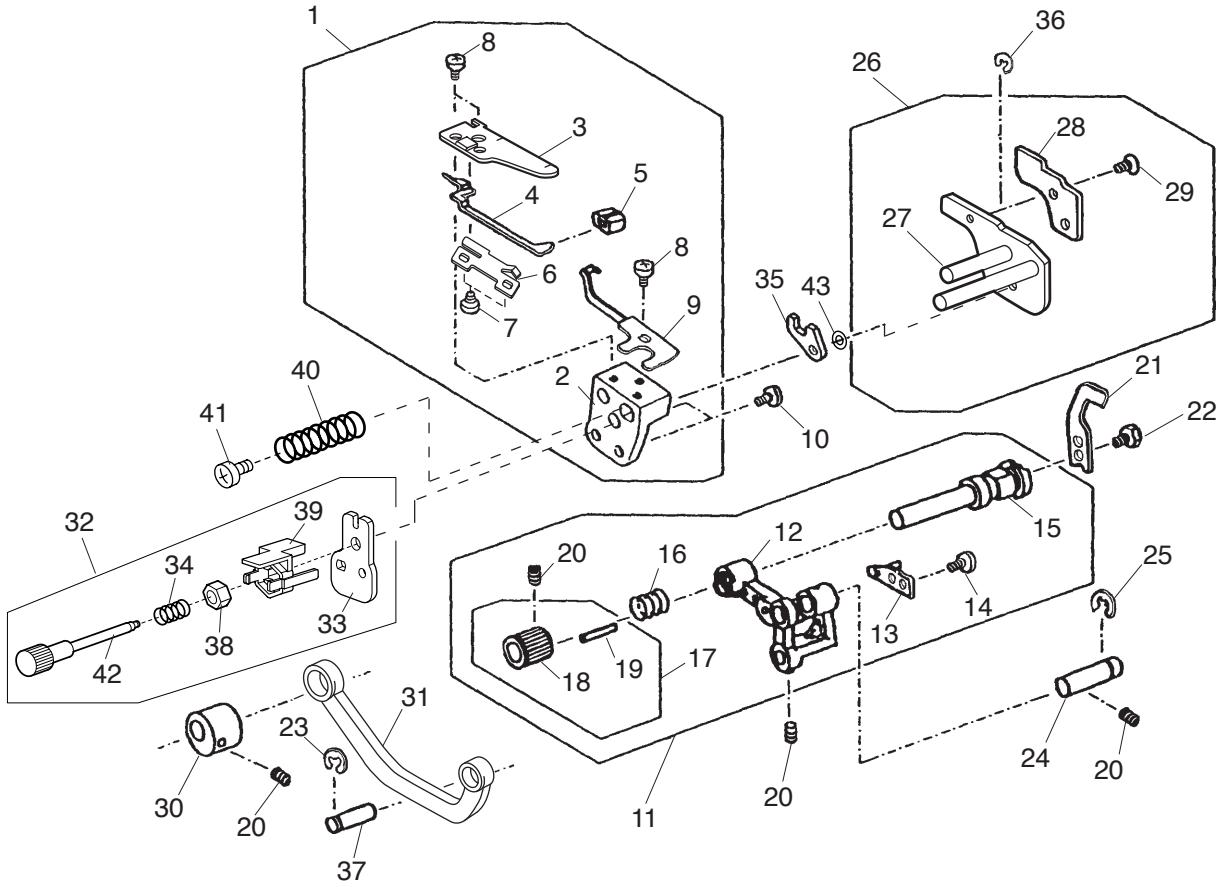

PARTS LIST

PARTS LIST

No.	Part No.	Part Name	Remark
1	792613008	Chaining finger bracket unit	
2	788015001	Chaining finger bracket	
3	789106003	Chaining finger set plate	
4	788017003	Chaining finger	
5	787041003	Needle plate setting knob	
6	788018004	Chaining finger spring	
7	000074603	Setscrew 2x4	
8	000078320	Setscrew 3x6	
9	788019005	Fixed needle guard	
10	000081005	Setscrew 4x8	
11	788602001	Upper knife drive arm unit	
12	788097007	Upper knife drive arm	
13	784041004	Upper knife guide	
14	810220003	Setscrew 4x6.5	
15	788009002	Upper knife supporter	
16	784043006	Spring	
17	784607004	Upper knife knob unit	
18	784044007	Upper knife knob	
19	000003601	Spring pin 2x14	
20	000111201	H. socket screw 4x4	
21	788127007	Upper knife	
22	624303008	H. bolt 4x6	
23	000001609	Snap ring E-5	
24	787022008	Pin	
25	000002909	Snap ring E-7	
26	798628004	Lower knife unit	
27	798053002	Lower knife set plate	
28	788013009	Lower knife	
29	000102221	Setscrew 4x6	
30	788008001	Upper knife drive cam	
31	789009005	Upper knife connecting rod	
32	798602002	Lower knife guide shaft unit	
33	798048004	Guide plate	
34	798055004	Spring	
35	788021011	Nut	
36	000001207	Snap ring E-2.5	
37	787012005	Pin	
38	798020000	Nut	
39	798043102	Nut holder	
40	798054003	Spring	
41	000119106	Setscrew 4x10	
42	798018005	Lower knife guide shaft	
43	000073200	Washer