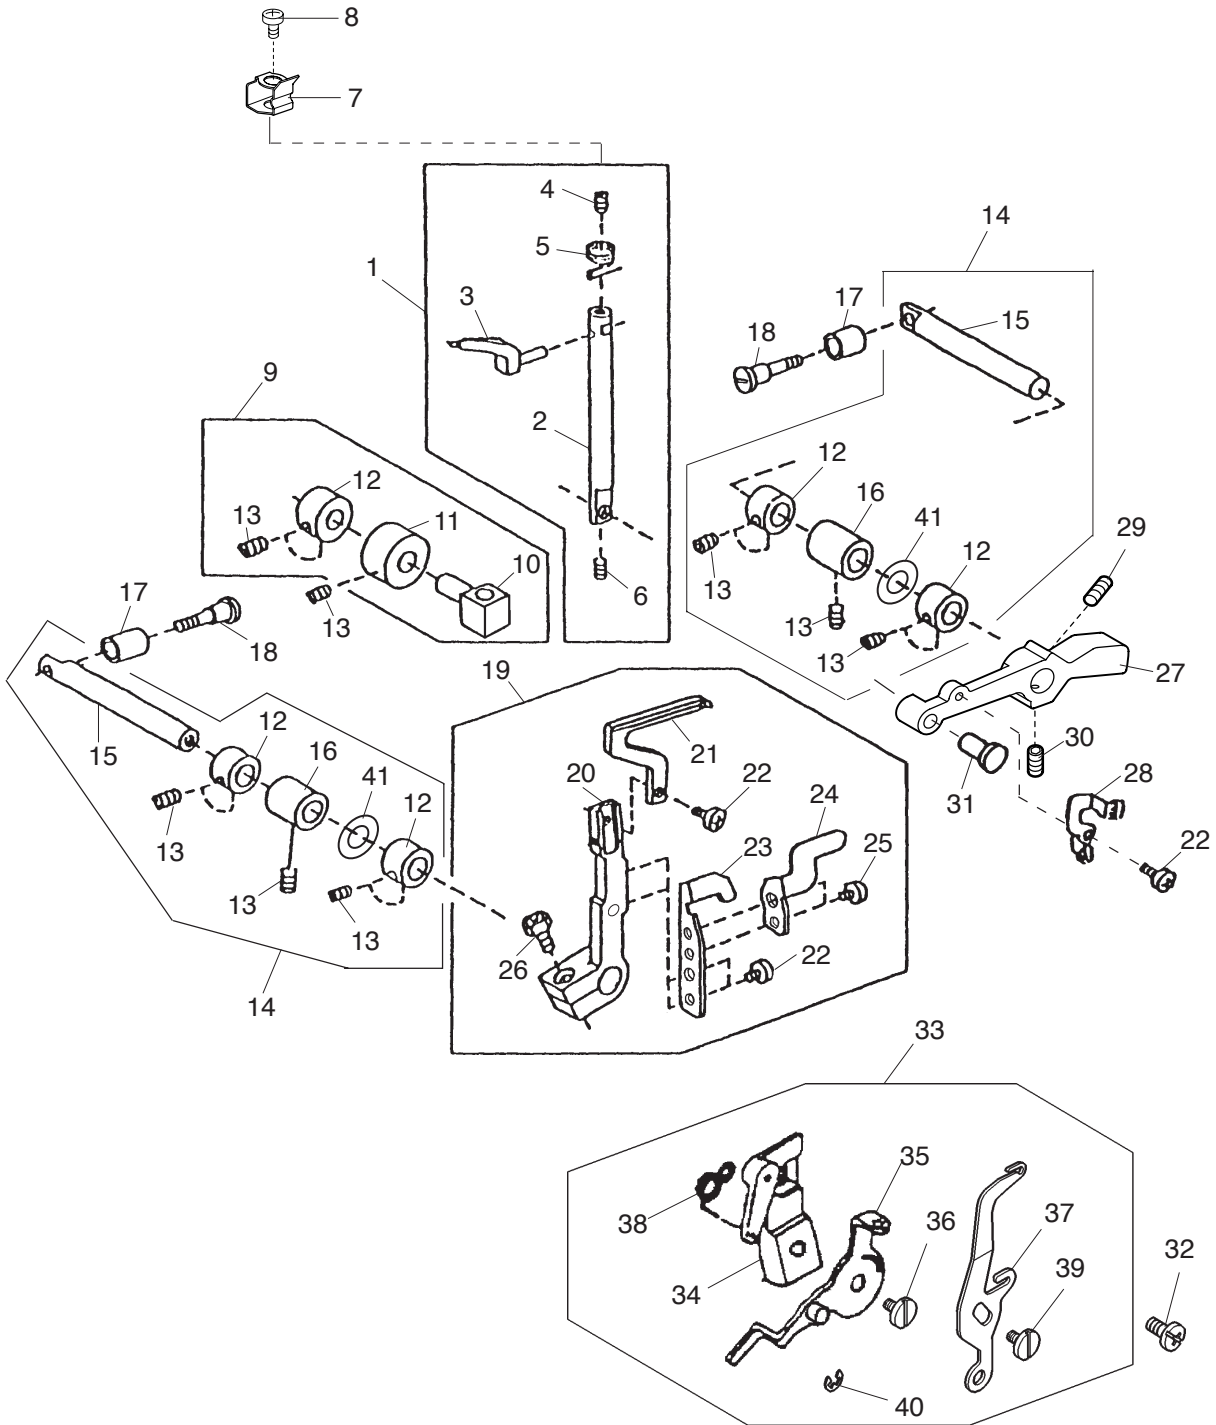

PARTS LIST

PARTS LIST

No.	Part No.	Part Name	Remark
1	794636106	Upper looper shaft unit	
2	788039001	Upper looper shaft	
3	792055017	Upper looper	
4	000112501	H. socket screw 4x4	
5	784077009	U. looper thread guide	
6	000177205	H. socket screw 3x6	
7	788040005	Spreader set plate	
8	788041006	Setscrew	
9	792614009	U. looper shaft guide unit	
10	792038003	U. looper shaft guide	
11	792039004	Bushing	
12	792048006	Ring	
13	000111201	H. socket screw 4x4	
14	792630001	U. looper crank shaft unit	
15	787105006	U. looper crank shaft	
16	787104005	Bushing	
17	787107101	Crank spacer	
18	787108009	Crank setscrew	
19	792628017	Lower looper unit	
20	785024107	L. looper base (2)	
21	792056007	Lower looper	
22	000078320	Setscrew 3x6	
23	788042007	Rear needle guard	
24	790008008	Front needle guard	
25	000099006	H. socket screw 3x4	
26	000138008	H. socket screw 4x16	
27	793110003	U. looper waving arm	
28	788038309	Looper thread guide (L2)	
29	000111304	H. socket screw 5x5	
30	000110107	H. socket screw 5x5	
31	789116006	Upper looper pin	
32	000101415	Setscrew 4x6	
33	790605104	Thread guide supporter unit	
34	790009009	Lower looper	
35	790010209	Looper thread guide (2)	
36	788047002	Hinge screw (1)	
37	790011200	Looper thread guide (3)	
38	790012005	Lower looper spring	
39	788048003	Hinge screw (2)	
40	000002105	Snap ring E-3	
41	000038502	Washer