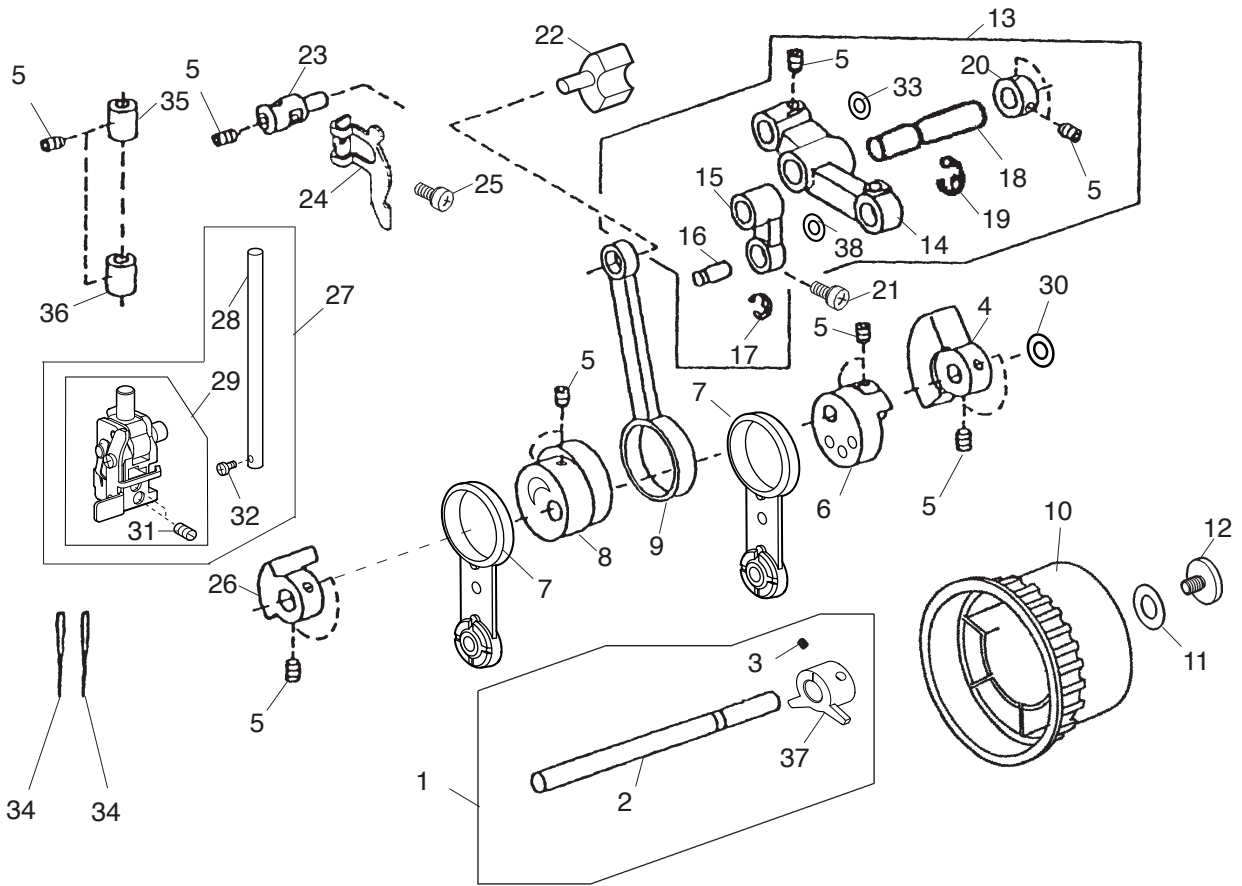

PARTS LIST

PARTS LIST

No.	Part No.	Part Name	Remark
1	792619015	Main shaft unit	
2	789001007	Main shaft	
3	000111304	H. socket screw 5x5	
4	787176008	Balance weight (right)	
5	000111201	H. socket screw 4x4	
6	787004107	Upper looper cam	
7	792951001	Looper cam ring	
8	793121007	Needle bar cam	
9	793120006	Needle bar crank rod	
10	793102116	Handwheel	
11	556047007	Washer	
12	618070004	Screw	
13	789612007	Needle bar crank unit	
14	789104001	Needle bar crank	
15	789007003	Needle bar link	
16	784022009	Link pin	
17	000001609	Snap ring E-5	
18	789008004	Needle bar crank shaft	
19	000002909	Snap ring E-7	
20	624245001	Ring	
21	000101703	Setscrew 4x12	
22	793606001	Needle bar balancer pin	
23	784024012	Needle bar stud	
24	788004007	Take-up lever	
25	000078320	Setscrew 3x6	
26	792037002	Balance weight (left)	
27	798601001	Needle bar unit	
28	798001005	Needle bar	
29	798627003	Needle clamp unit	
30	000038605	Washer	
31	888264000	Needle clamp screw	
32	000041209	Setscrew 1.7x6	
33	000038502	Washer	
34	784157015	Needle HAx1 SP-14	
35	784027004	Needle bar upper bushing	
36	798008002	Needle bar lower bushing	
37	792041021	Balance ring	
38	000039905	Washer