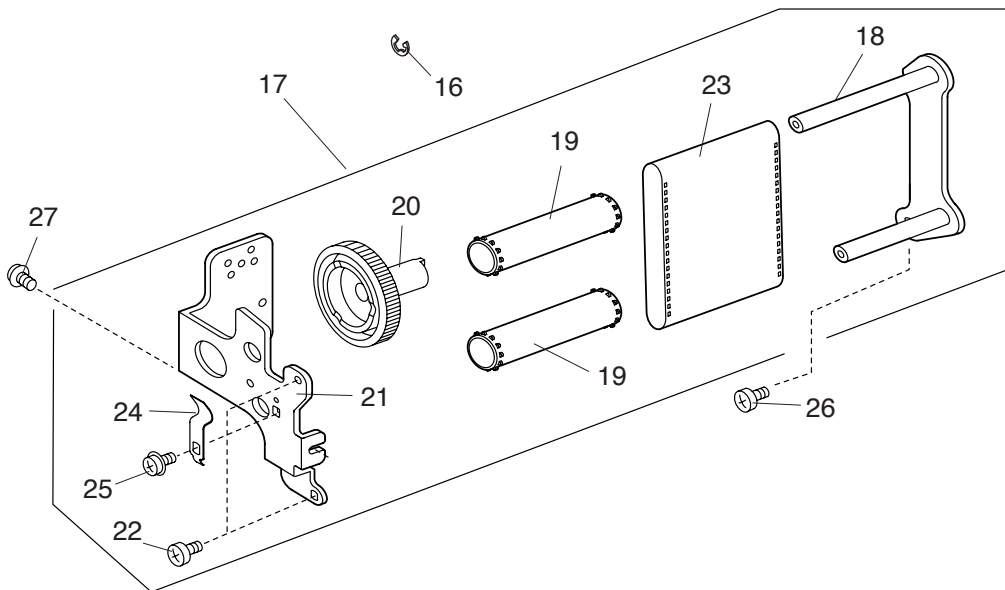

# PARTS LIST

# PARTS LIST

No.	Part No.	Part Name	Remark
1	798604004	Front cover unit	
2	798024107	Panel	
3	798023003	Front cover	
4	788059007	Take-up lever cover	
5	788060001	Needle thread guide (R)	
6	000070506	Washer	
7	788115002	Needle thread guide (L)	
8	798044000	Needle thread guide	
9	000149301	Setscrew 3x8 (B)	
10	000072508	Washer	
11	000120203	Setscrew 3x8 (B)	
12	888261007	Sticker	
13	788615007	Looper thread guide unit	
14	788132005	Looper thread guide (2)	
15	000078319	Setscrew 3x6	
16	798051000	Sticker	
17	798605005	Sub thread tension holding plate unit	
18	788081008	Connecting arm spring	
19	000002105	Snap ring E-3	
20	788067008	Thread guide set plate	
21	788094004	Slide thread guide spring	
22	788066007	Slide thread guide	
23	000104913	Setscrew 3x16	
24	798030003	Sticker	
25	000081016	Setscrew 4x8	
26	797049002	Sponge	
27	000115216	TP screw 4x6	
28	798608008	Top cover unit	
29	798041007	Top cover	
30	797047000	Upper thread guide	
31	797048001	Upper thread guide plate	

# PARTS LIST

No.	Part No.	Part Name	Remark
1	798617000	Thread tension set plate unit	
2	788049107	Tread tension set plate	
3	788503090	Left Needle thread tension unit	
4	788504080	Right Needle thread tension unit	
5	788505081	Upper looper thread tension unit	
6	788506082	Lower looper thread tension unit	
7	000101404	Setscrew 4x6	
8	798009003	Regulator lever	
9	000001609	Snap ring E-5	
10	793611009	Thread tension release shaft unit	
11	793127003	Tread tension release shaft	
12	788055003	Thread tension release lever	
13	788056004	Cam ring	
14	000111201	H. socket screw 4x4	
15	788089006	Thread tension release link	
16	000002105	Snap ring E-3	
17	798609009	Dial set plate unit	
18	798012009	Dial base	
19	798013000	Drum	
20	798014001	Pattern selector dial	
21	798015002	Dial set plate	
22	000103808	Setscrew 3x5	
23	798016209	Guide tape	
24	798017004	Spring	
25	000114710	TP screw 3x6	
26	000217909	Setscrew 4x8	
27	000149301	Setscrew 3x8 (B)	