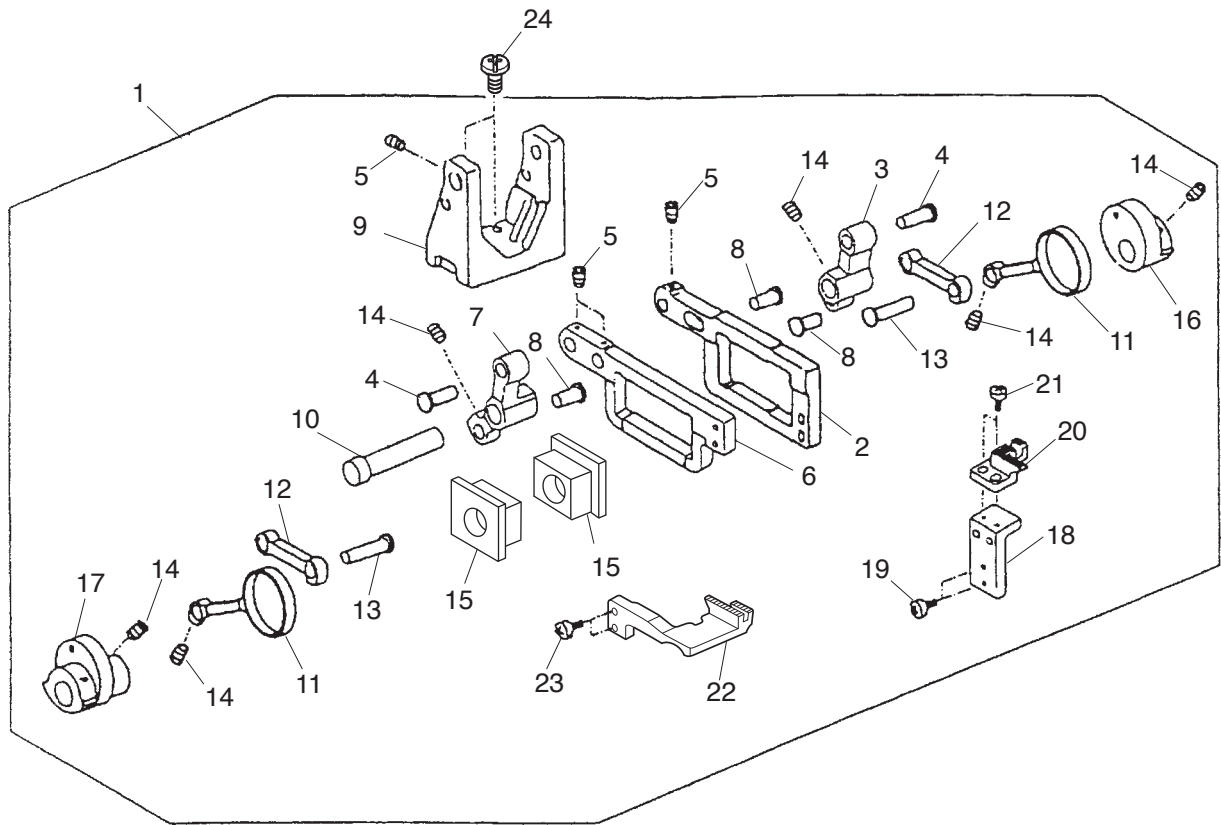

PARTS LIST

PARTS LIST

No.	Part No.	Part Name	Remark
1	792604006	Feed bar unit	
2	788022001	Main feed bar	
3	787054009	Main feed bar drive arm	
4	787055000	Pin	
5	000111902	H. socket screw 3x4	
6	788024003	Sub feed bar	
7	787212007	Sub feed drive arm	
8	787059004	Pin	
9	787305008	Feed bar base	
10	787306009	Feed driving arm pin	
11	787065003	Feed bar link	
12	787066004	Feed rocking link	
13	787068006	Pin	
14	000111201	H. socket screw 4x4	
15	792008004	Block	
16	787072003	Main feed drive cam	
17	787073004	Sub feed drive cam	
18	788023002	Main feed dog bracket	
19	000068811	Setscrew 3.5x10	
20	788027006	Main feed dog	
21	000066705	Setscrew 3x8	
22	789018007	Sub feed dog	
23	000104201	Setscrew 3.5x10	
24	000201405	TP screw 4x16