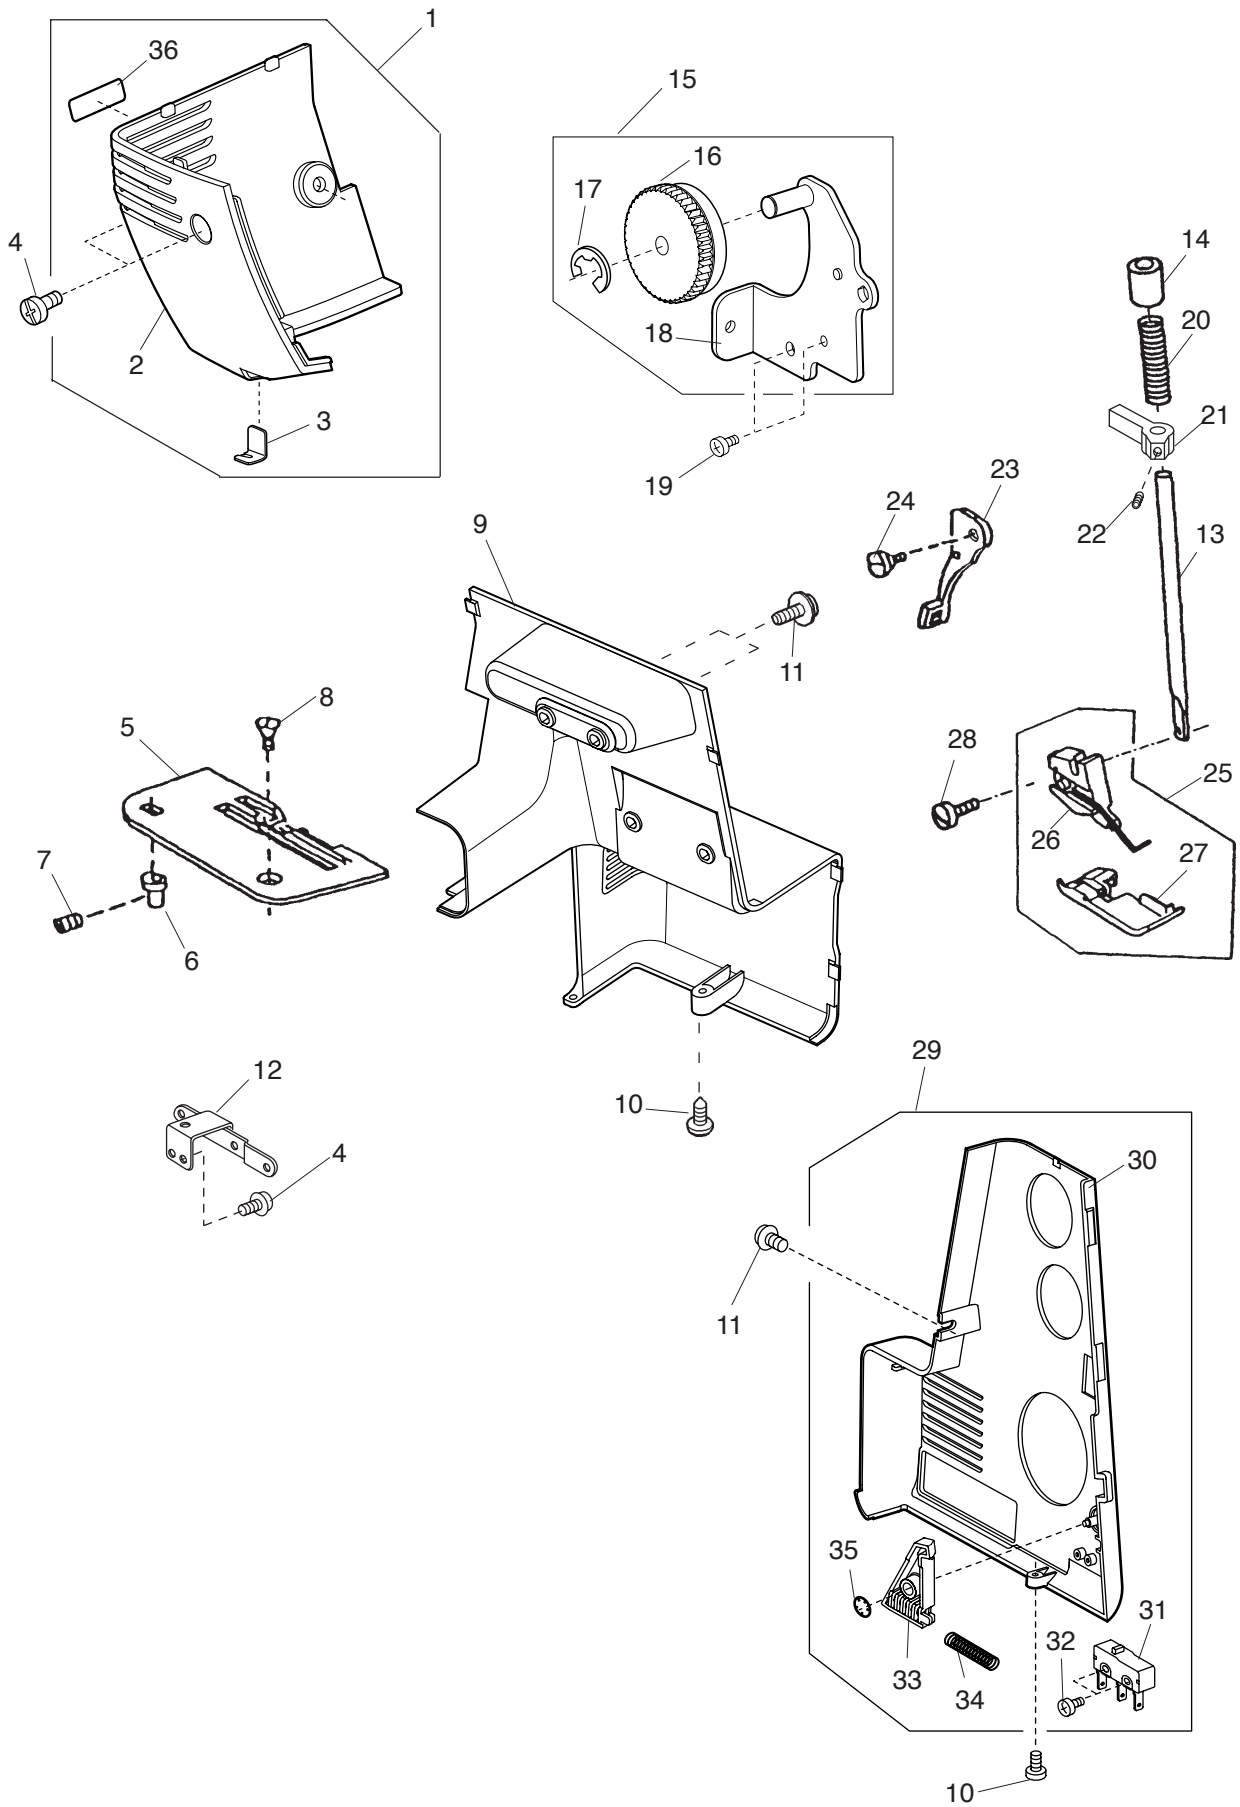

PARTS LIST

PARTS LIST

No.	Part No.	Part Name	Remark
1	798612005	Face plate unit	
	798612108	Face plate unit (Canada)	
2	798046002	Face plate	
3	840602006	Thread cutter unit	
4	000081016	TP screw 4x8	
5	788601000	Needle plate unit	
6	789100007	Eccentric pin	
7	000111902	H. socket screw 3x4	
8	681009101	Plain screw	
9	798031107	Back cover set plate	
10	000198305	Setscrew 4x10 (B)	
11	000115618	TP screw 4x8	
12	787294003	Back cover set plate	
13	787019105	Presser bar	
14	777002001	Bushing	
15	798620006	Pressure adjusting dial base plate unit	
16	798010100	Dial	
17	000001609	Snap ring E-5	
18	798011008	Pressure adjusting dial base plate	
19	000101404	Setscrew 4x6	
20	787020006	Presser bar spring	
21	789117007	Presser bar bracket	
22	000111304	H. socket screw 5x5	
23	650032015	Presser lifter	
24	810431009	Hinge screw	
25	788501009	Presser foot unit	
26	787541008	Foot holder unit	
27	788502000	Presser foot (lower) unit	
28	660106001	Setscrew	
29	798607007	Belt cover unit	
30	798038104	Belt cover	
31	798502001	Micro switch unit	
32	000225209	Setscrew 2.3x12 (B)	
33	798039002	Switch lever	
34	798040006	Spring	
35	000014007	Snap ring CS-4	
36	100517008	Sticker (Canada)