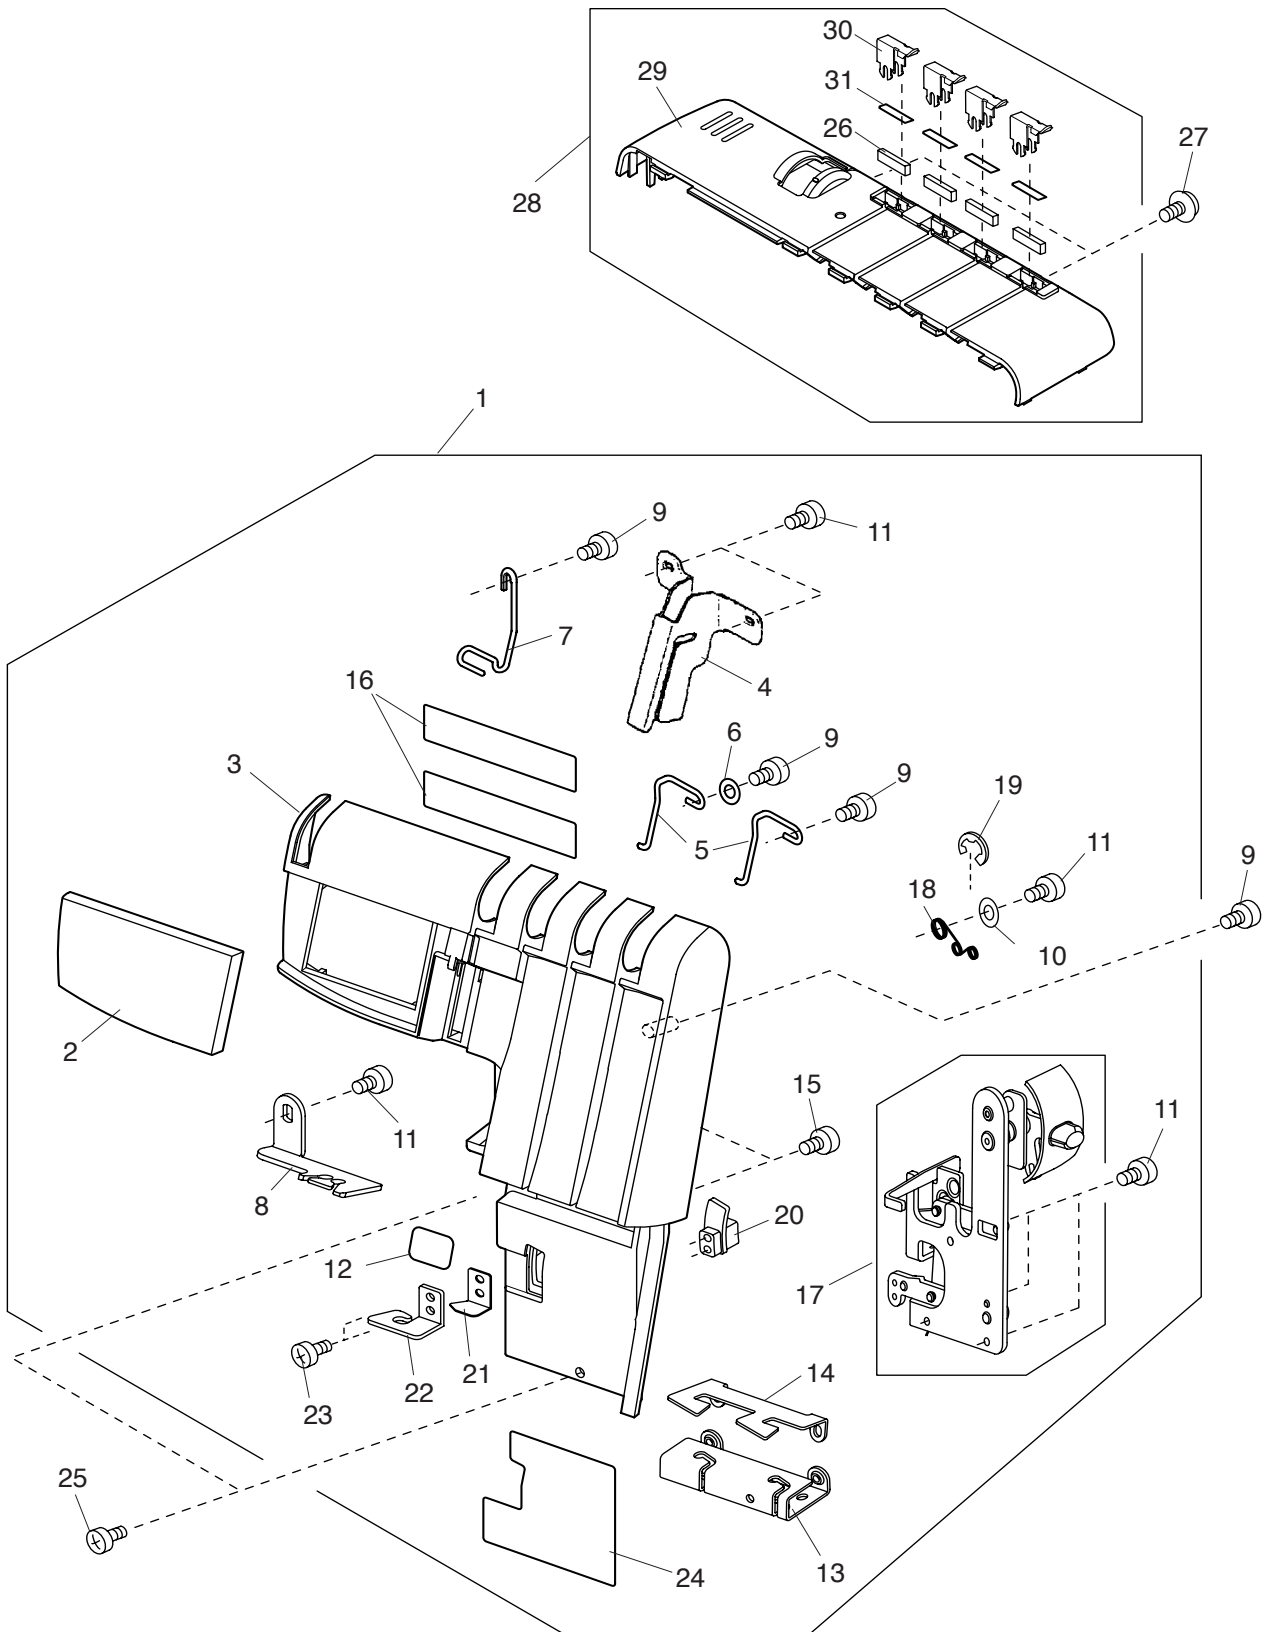

# PARTS LIST

No.	Part No.	Part Name	Remark
1	798604004	Front cover unit	
2	798024107	Panel	
3	798023003	Front cover	
4	788059007	Take-up lever cover	
5	788060001	Needle thread guide (R)	
6	000070506	Washer	
7	788115002	Needle thread guide (L)	
8	798044000	Needle thread guide	
9	000149301	Setscrew 3x8 (B)	
10	000072508	Washer	
11	000120203	Setscrew 3x8 (B)	
12	888261007	Sticker	
13	788615007	Looper thread guide unit	
14	788132005	Looper thread guide (2)	
15	000078319	Setscrew 3x6	
16	798051000	Sticker	
17	798605005	Sub thread tension holding plate unit	
18	788081008	Connecting arm spring	
19	000002105	Snap ring E-3	
20	788067008	Thread guide set plate	
21	788094004	Slide thread guide spring	
22	788066007	Slide thread guide	
23	000104913	Setscrew 3x16	
24	798030003	Sticker	
25	000081016	Setscrew 4x8	
26	797049002	Sponge	
27	000115216	TP screw 4x6	
28	798608008	Top cover unit	
29	798041007	Top cover	
30	797047000	Upper thread guide	
31	797048001	Upper thread guide plate	

# PARTS LIST

No.	Part No.	Part Name	Remark
1	798617000	Thread tension set plate unit	
2	788049107	Tread tension set plate	
3	788503090	Left Needle thread tension unit	
4	788504080	Right Needle thread tension unit	
5	788505081	Upper looper thread tension unit	
6	788506082	Lower looper thread tension unit	
7	000101404	Setscrew 4x6	
8	798009003	Regulator lever	
9	000001609	Snap ring E-5	
10	793611009	Thread tension release shaft unit	
11	793127003	Tread tension release shaft	
12	788055003	Thread tension release lever	
13	788056004	Cam ring	
14	000111201	H. socket screw 4x4	
15	788089006	Thread tension release link	
16	000002105	Snap ring E-3	
17	798609009	Dial set plate unit	
18	798012009	Dial base	
19	798013000	Drum	
20	798014001	Pattern selector dial	
21	798015002	Dial set plate	
22	000103808	Setscrew 3x5	
23	798016209	Guide tape	
24	798017004	Spring	
25	000114710	TP screw 3x6	
26	000217909	Setscrew 4x8	
27	000149301	Setscrew 3x8 (B)	