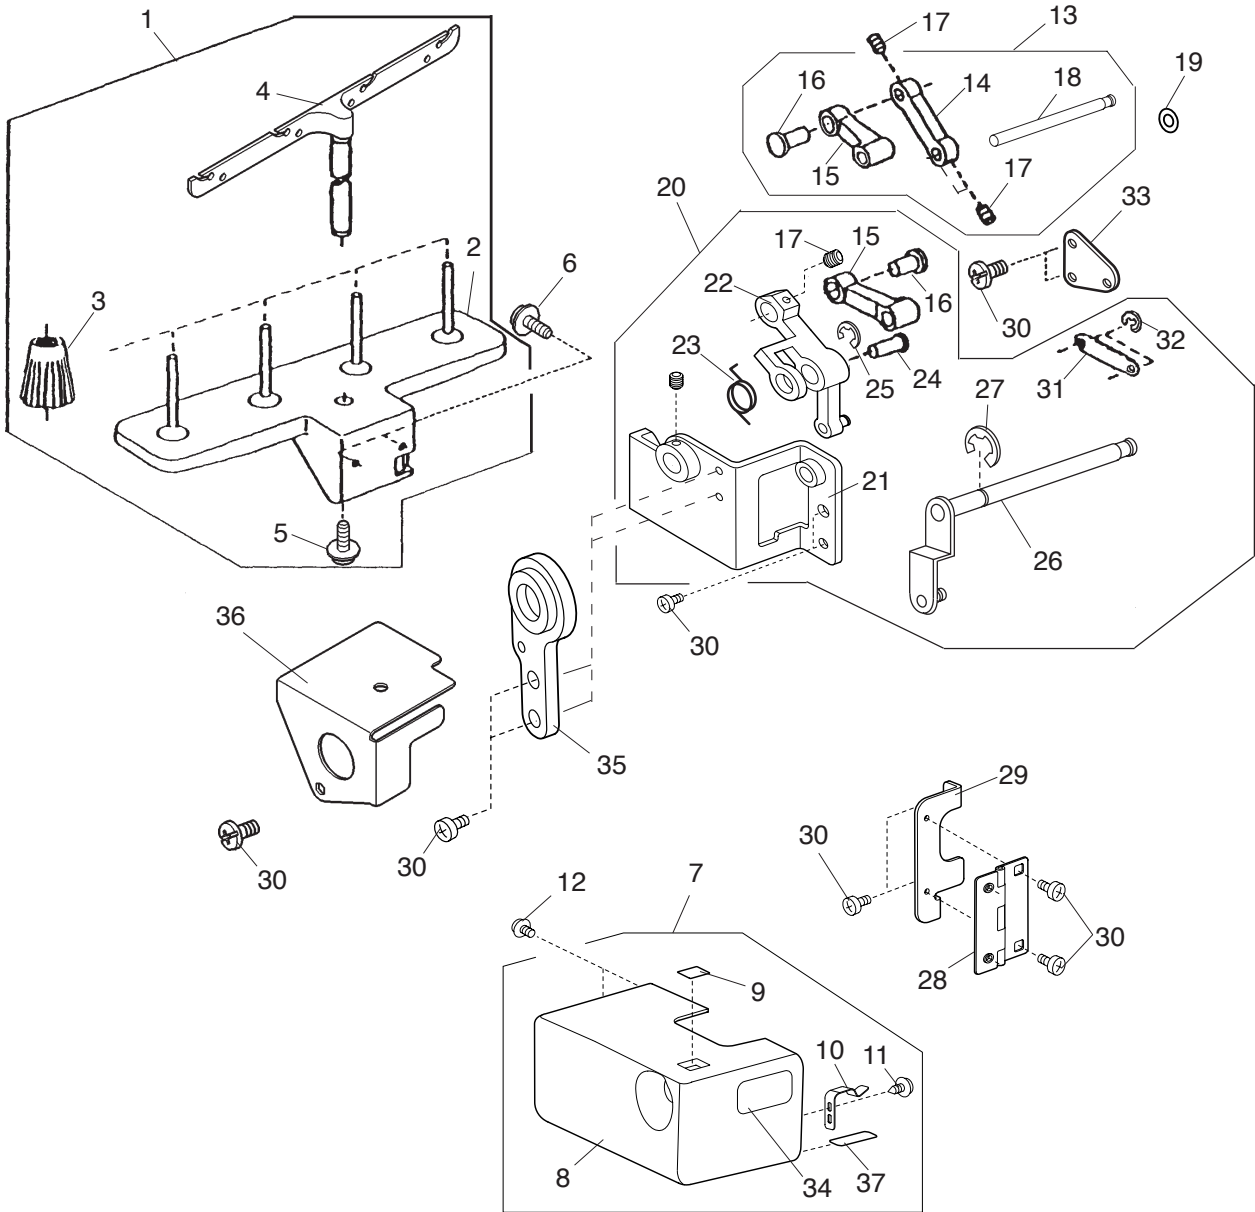

PARTS LIST

PARTS LIST

No.	Part No.	Part Name	Remark
1	789606008	Spool stand unit	
2	777011003	Spool stand	
3	784223105	Spool holder	
4	789607009	Thread guide bar unit	
5	000115700	TP screw 4x10	
6	000114802	TP screw 4x12	
7	798606006	Side cover unit	
	798606408	Side cover unit (Canada)	
8	798036009	Side cover	
9	798037103	Side cover window	
10	784140004	Side cover spring	
11	000149301	Setscrew 3x8	
12	000115216	TP screw 4x6	
13	787637002	Main feed con. arm 2 unit	
14	787197005	Main feed con. arm 2	
15	787067005	Feed link	
16	787195003	Feed connecting pin	
17	000111201	H. socket screw 4x4	
18	787198006	Main feed con. shaft	
19	650136009	Ring	
20	798616009	Feed adjusting base unit	
21	793119105	Feed adjusting base	
22	793114007	Sub feed connecting arm	
23	793123009	Spring	
24	735071001	Con. arm pin	
25	000002806	Snap ring E-6	
26	792034205	Sub feed con. arm shaft	
27	000001609	Snap ring E-5	
28	787507002	Side cover hinge	
29	787165004	Side cover hinge base	
30	000081005	Setscrew 4x8	
31	787081005	Feed con. arm link	
32	000002105	Snap ring E-3	
33	787077008	Connecting arm support	
34	798056005	Sticker	
35	793118001	Main shaft supporter	
36	789030005	Feed bar cover	
37	100045000	Sticker