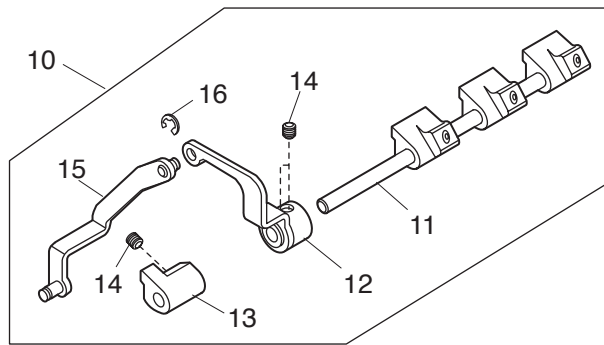

# PARTS LIST

# PARTS LIST

No.	Part No.	Part Name	Remark
1	798604004	Front cover unit	
2	798024107	Panel	
3	798023003	Front cover	
4	788059007	Take-up lever cover	
5	788060001	Needle thread guide (R)	
6	000070506	Washer	
7	788115002	Needle thread guide (L)	
8	798044000	Needle thread guide	
9	000149301	Setscrew 3x8 (B)	
10	000072508	Washer	
11	000120203	Setscrew 3x8 (B)	
12	888261007	Sticker	
13	788615007	Looper thread guide unit	
14	788132005	Looper thread guide (2)	
15	000078319	Setscrew 3x6	
16	798051000	Sticker	
17	798605005	Sub thread tension holding plate unit	
18	788081008	Connecting arm spring	
19	000002105	Snap ring E-3	
20	788067008	Thread guide set plate	
21	788094004	Slide thread guide spring	
22	788066007	Slide thread guide	
23	000104913	Setscrew 3x16	
24	798030003	Sticker	
25	000081016	Setscrew 4x8	
26	797049002	Sponge	
27	000115216	TP screw 4x6	
28	798608008	Top cover unit	
29	798041007	Top cover	
30	797047000	Upper thread guide	
31	797048001	Upper thread guide plate	

# PARTS LIST

No.	Part No.	Part Name	Remark
1	798617000	Thread tension set plate unit	
2	788049107	Tread tension set plate	
3	788503090	Left Needle thread tension unit	
4	788504080	Right Needle thread tension unit	
5	788505081	Upper looper thread tension unit	
6	788506082	Lower looper thread tension unit	
7	000101404	Setscrew 4x6	
8	798009003	Regulator lever	
9	000001609	Snap ring E-5	
10	793611009	Thread tension release shaft unit	
11	793127003	Tread tension release shaft	
12	788055003	Thread tension release lever	
13	788056004	Cam ring	
14	000111201	H. socket screw 4x4	
15	788089006	Thread tension release link	
16	000002105	Snap ring E-3	
17	798609009	Dial set plate unit	
18	798012009	Dial base	
19	798013000	Drum	
20	798014001	Pattern selector dial	
21	798015002	Dial set plate	
22	000103808	Setscrew 3x5	
23	798016209	Guide tape	
24	798017004	Spring	
25	000114710	TP screw 3x6	
26	000217909	Setscrew 4x8	
27	000149301	Setscrew 3x8 (B)	