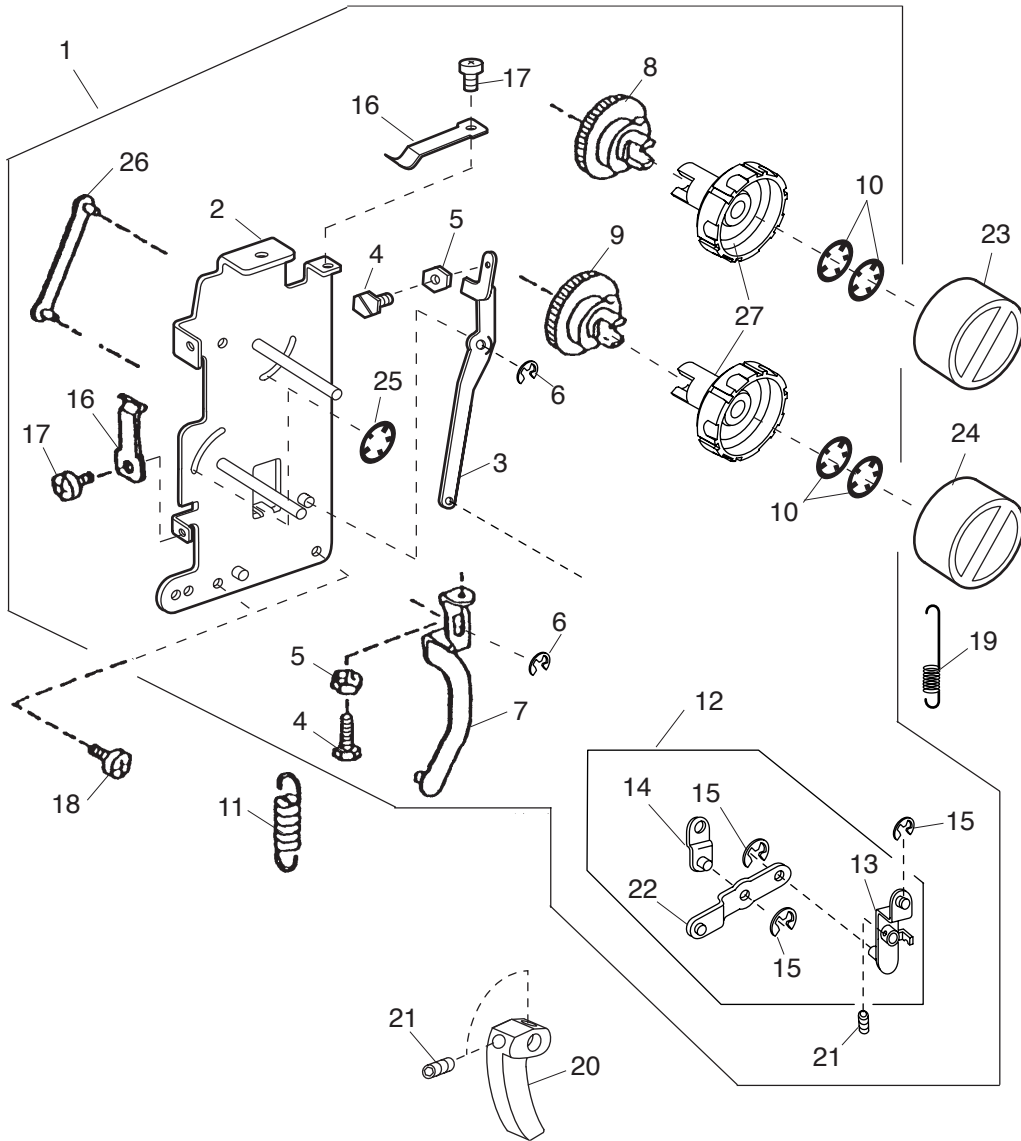

PARTS LIST

PARTS LIST

No.	Part No.	Part Name	Remark
1	798603003	Feed adjuster unit	
2	798019006	Set plate	
3	792013002	Feed rod	
4	785224006	Adjustable screw	
5	000160102	Adjustable nut	
6	000001609	Snap ring E-5	
7	792014003	Differential rod	
8	792015004	S. length adj. cam	
9	788036008	Dif. adj. cam	
10	000013800	Snap ring CS-6	
11	787259006	Spring	
12	792605007	Main feed con. arm unit	
13	792040008	Main feed con. arm	
14	788031003	Dif. transfer arm	
15	000002105	Snap ring E-3	
16	787263003	Spring	
17	000081119	Setscrew 4x6	
18	000081005	Setscrew 4x8	
19	792011000	Spring	
20	788032004	Sub feed con. arm	
21	000111201	H. socket screw 4x4	
22	787266006	Feed con. plate	
23	798022105	S. length dial	
24	798022208	Dif. dial	
25	000014306	Snap ring CS-3	
26	788037009	Link	
27	798021001	Connecting stud