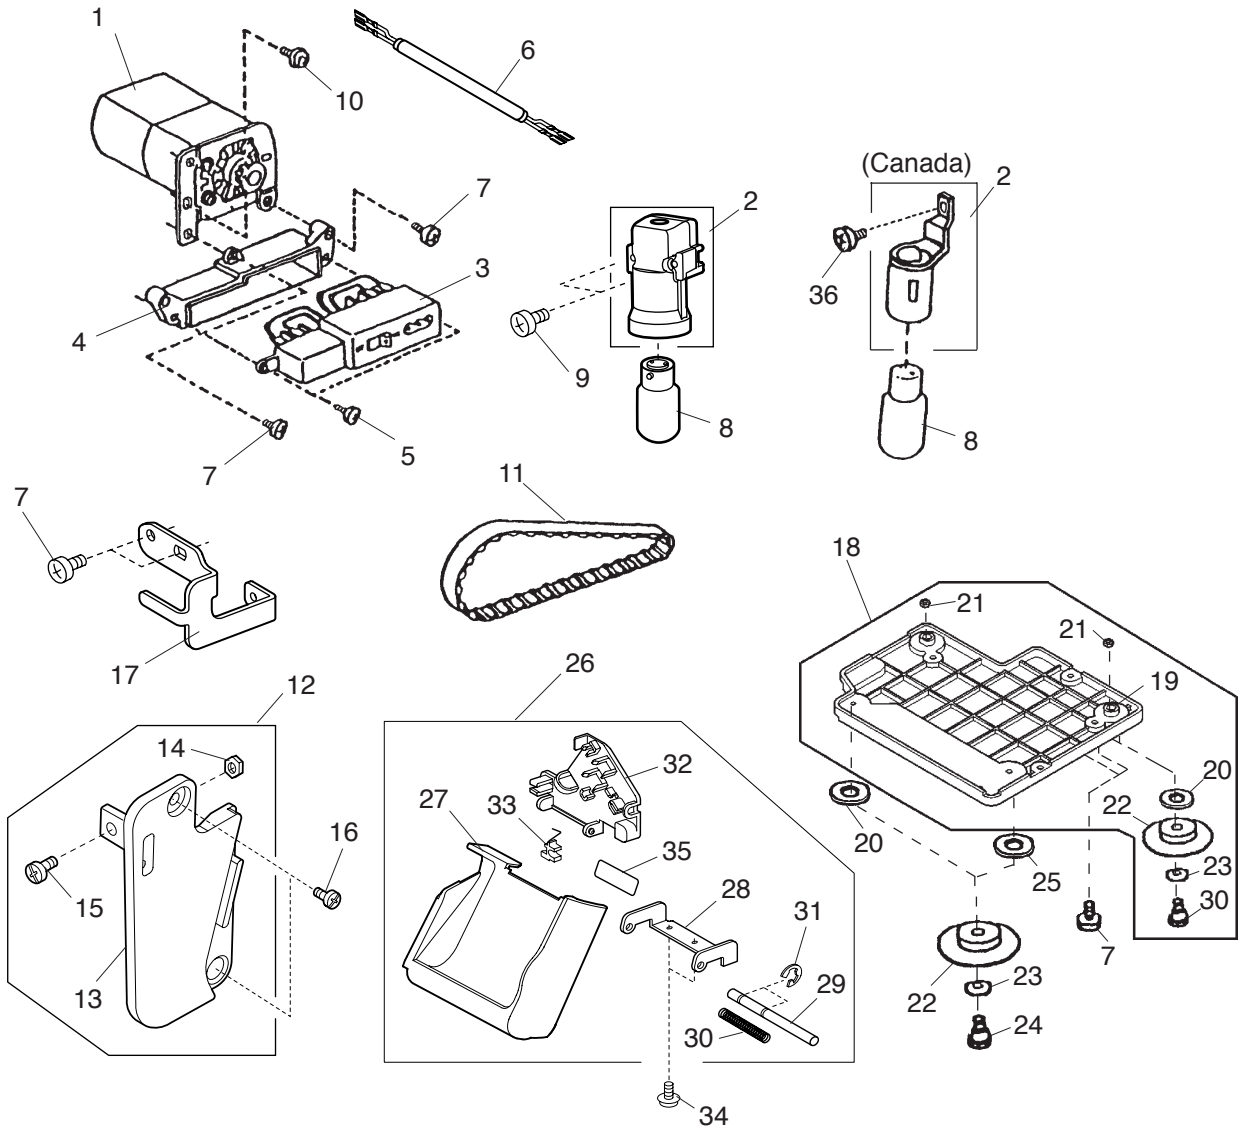

PARTS LIST

PARTS LIST

No.	Part No.	Part Name	Remark
1	792618405	Motor unit	
	792617208	Motor unit (Canada)	
	023271429	Motor unit (Australia)	
2	655681478	Lamp socket com. unit	
	787633307	Lamp socket com. unit (Canada)	
3	777502305	Plug con. rec. unit	
	777504307	Plug con. rec. unit (Canada)	
4	784128028	Plug. con. receptacle cover	
5	000121905	Setscrew 4x12 (B)	
6	798504003	Cord	
7	000081005	Setscrew 4x8	
8	000009009	Lamp 240V 15W BA15D	
	000009803	Lamp 120V 15W	
9	000120214	Setscrew 3x8 (B)	
10	000115504	TP screw 5x10	
11	793125001	Timing belt	
12	798613006	Looper cover guide unit	
13	798034007	Looper cover guide	
14	000062402	Nut	
15	000103510	Setscrew 4x10	
16	000078320	Setscrew 3x6	
17	798035008	Side cover set plate	
18	789610049	Base plate unit	
19	789034009	Base plate	
20	787204006	Washer (2)	
21	000061205	Nut	
22	784135006	Rubber cushion	
23	000070300	Washer	
24	784169009	Hinge screw	
25	785260004	Washer	
26	798610003	Looper cover unit	
	798610209	Looper cover unit (Canada)	
27	798032108	Looper cover	
28	793009008	Looper cover supporter	
29	792027009	Looper cover shaft	
30	792028000	Looper cover spring	
31	000002105	Snap ring E-3	
32	798033006	Holder	
33	788618000	Spreader unit	
34	000115216	TP screw 4x6	
35	100045000	Sticker (Canada)	
36	000101404	Setscrew 4x6