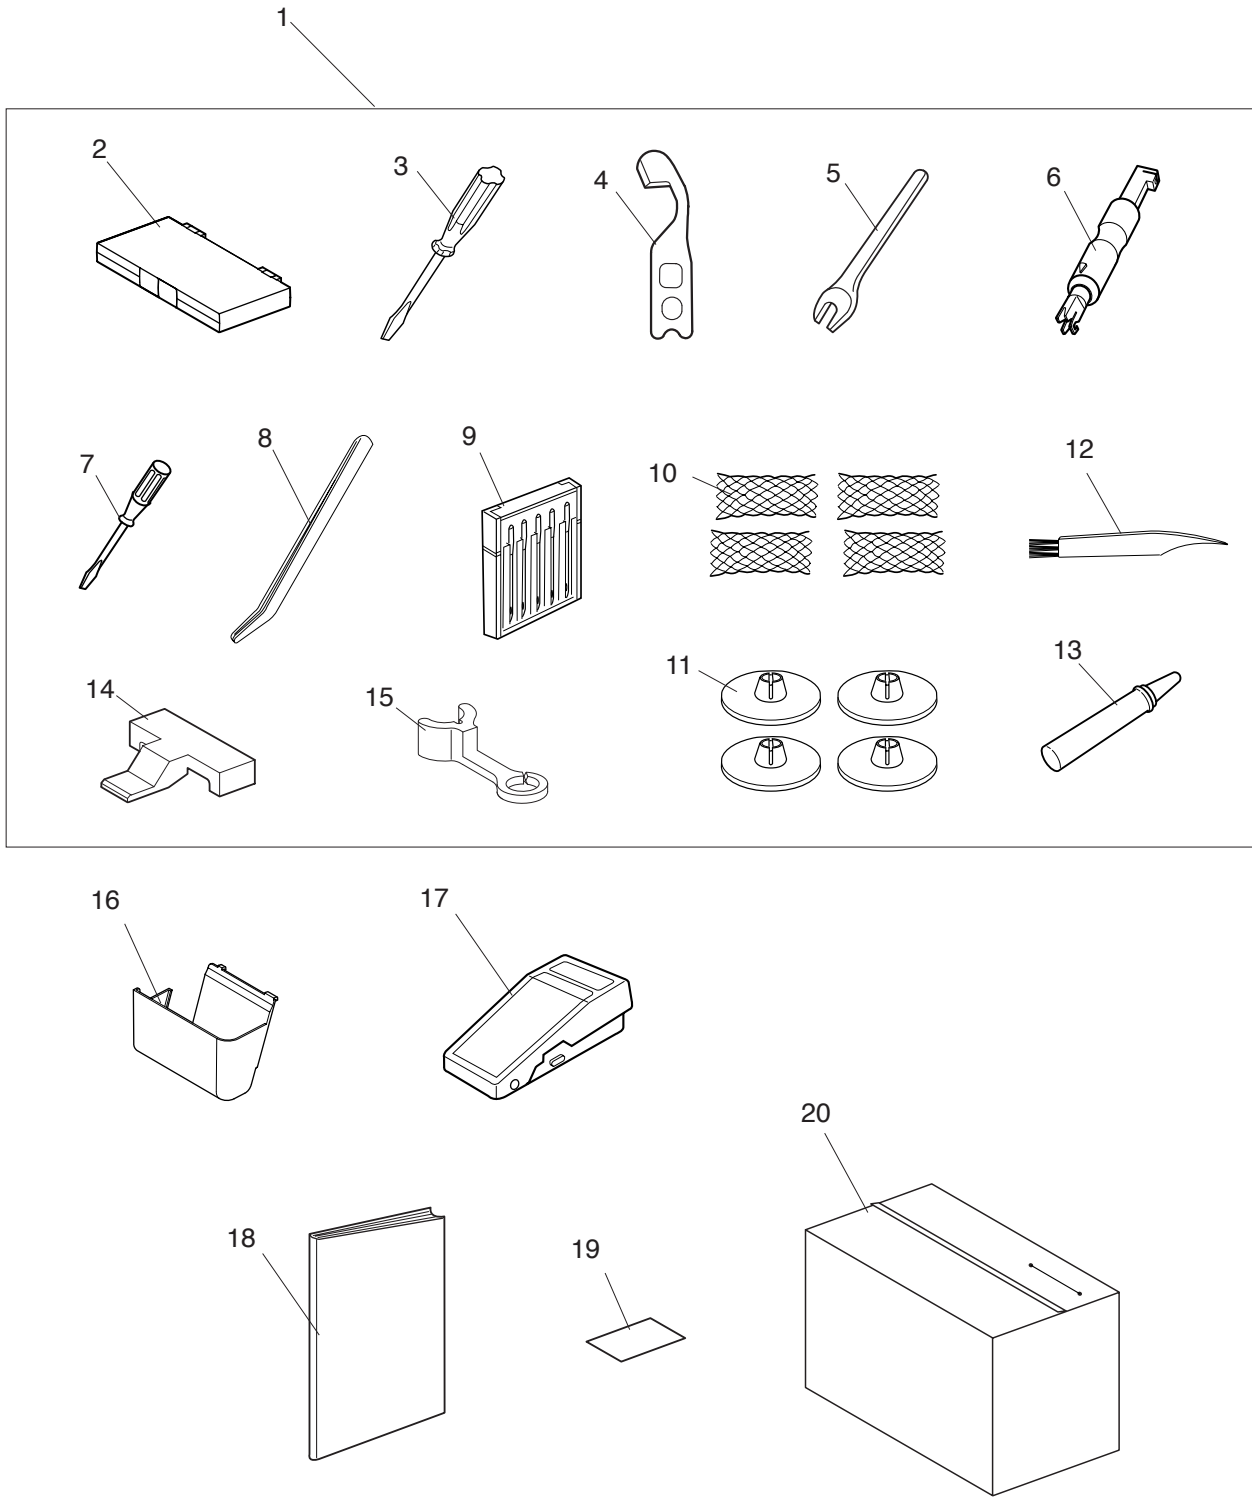

PARTS LIST

PARTS LIST

No.	Part No.	Part Name	Remark
1	798870003	Accessory unit	
2	843823004	Accessory box	
3	784810002	Screwdriver (large)	
4	788127007	Upper knife	
5	784809008	Spanner	
6	202024002	Needle threader	
7	792030005	Screwdriver (small)	
8	624801001	Tweezes	
9	784860100	Needle set	
10	624806006	Net	
11	822020503	Spool cap	
12	802424004	Lint brush	
13	741814003	Oil	
14	797813005	Pre-tension release clip	
15	797820005	Aux. thread guide	
16	798042101	Waste catcher	
17	C-2060	Foot control (CEE)	
	C-1028	Foot control (USA, Canada)	
18	798800024	Instruction book (Spanish)	
	798800002	Instruction book (English)	
	798800013	Instruction book (En, Fr, Ge)	
19	798801003	Sticker	
20	785808103	Cover