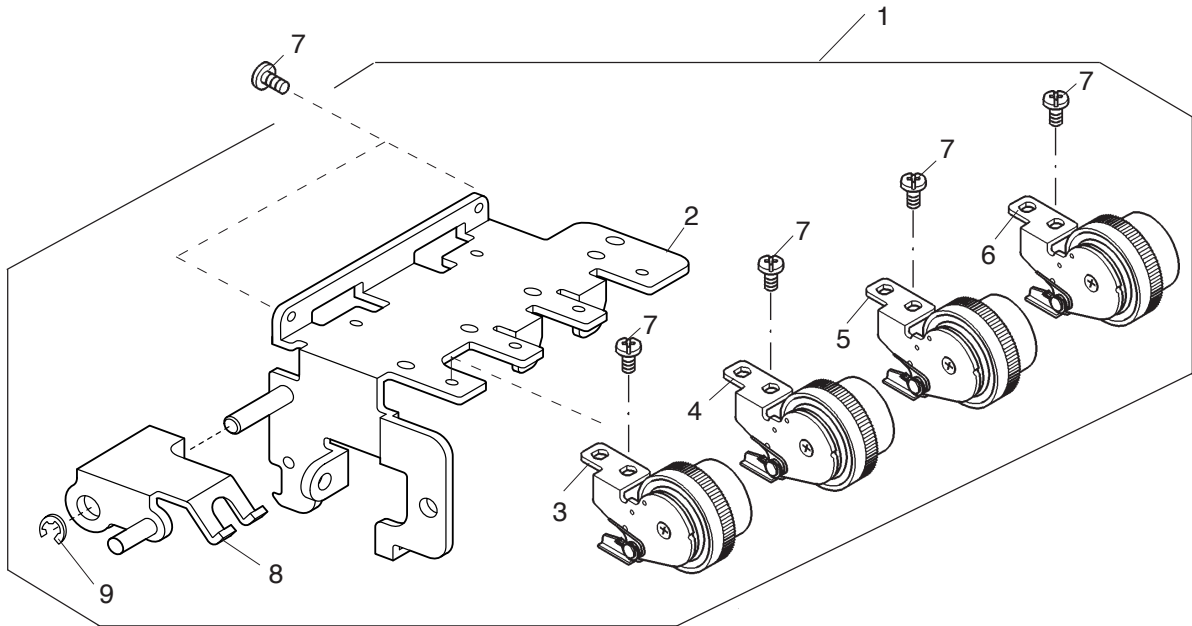

# PARTS LIST

# PARTS LIST

No.	Part No.	Part Name	Remark
1	798604004	Front cover unit	
2	798024107	Panel	
3	798023003	Front cover	
4	788059007	Take-up lever cover	
5	788060001	Needle thread guide (R)	
6	000070506	Washer	
7	788115002	Needle thread guide (L)	
8	798044000	Needle thread guide	
9	000149301	Setscrew 3x8 (B)	
10	000072508	Washer	
11	000120203	Setscrew 3x8 (B)	
12	888261007	Sticker	
13	788615007	Looper thread guide unit	
14	788132005	Looper thread guide (2)	
15	000078319	Setscrew 3x6	
16	798051000	Sticker	
17	798605005	Sub thread tension holding plate unit	
18	788081008	Connecting arm spring	
19	000002105	Snap ring E-3	
20	788067008	Thread guide set plate	
21	788094004	Slide thread guide spring	
22	788066007	Slide thread guide	
23	000104913	Setscrew 3x16	
24	798030003	Sticker	
25	000081016	Setscrew 4x8	
26	797049002	Sponge	
27	000115216	TP screw 4x6	
28	798608008	Top cover unit	
29	798041007	Top cover	
30	797047000	Upper thread guide	
31	797048001	Upper thread guide plate	

# PARTS LIST

No.	Part No.	Part Name	Remark
1	798617000	Thread tension set plate unit	
2	788049107	Tread tension set plate	
3	788503090	Left Needle thread tension unit	
4	788504080	Right Needle thread tension unit	
5	788505081	Upper looper thread tension unit	
6	788506082	Lower looper thread tension unit	
7	000101404	Setscrew 4x6	
8	798009003	Regulator lever	
9	000001609	Snap ring E-5	
10	793611009	Thread tension release shaft unit	
11	793127003	Tread tension release shaft	
12	788055003	Thread tension release lever	
13	788056004	Cam ring	
14	000111201	H. socket screw 4x4	
15	788089006	Thread tension release link	
16	000002105	Snap ring E-3	
17	798609009	Dial set plate unit	
18	798012009	Dial base	
19	798013000	Drum	
20	798014001	Pattern selector dial	
21	798015002	Dial set plate	
22	000103808	Setscrew 3x5	
23	798016209	Guide tape	
24	798017004	Spring	
25	000114710	TP screw 3x6	
26	000217909	Setscrew 4x8	
27	000149301	Setscrew 3x8 (B)	