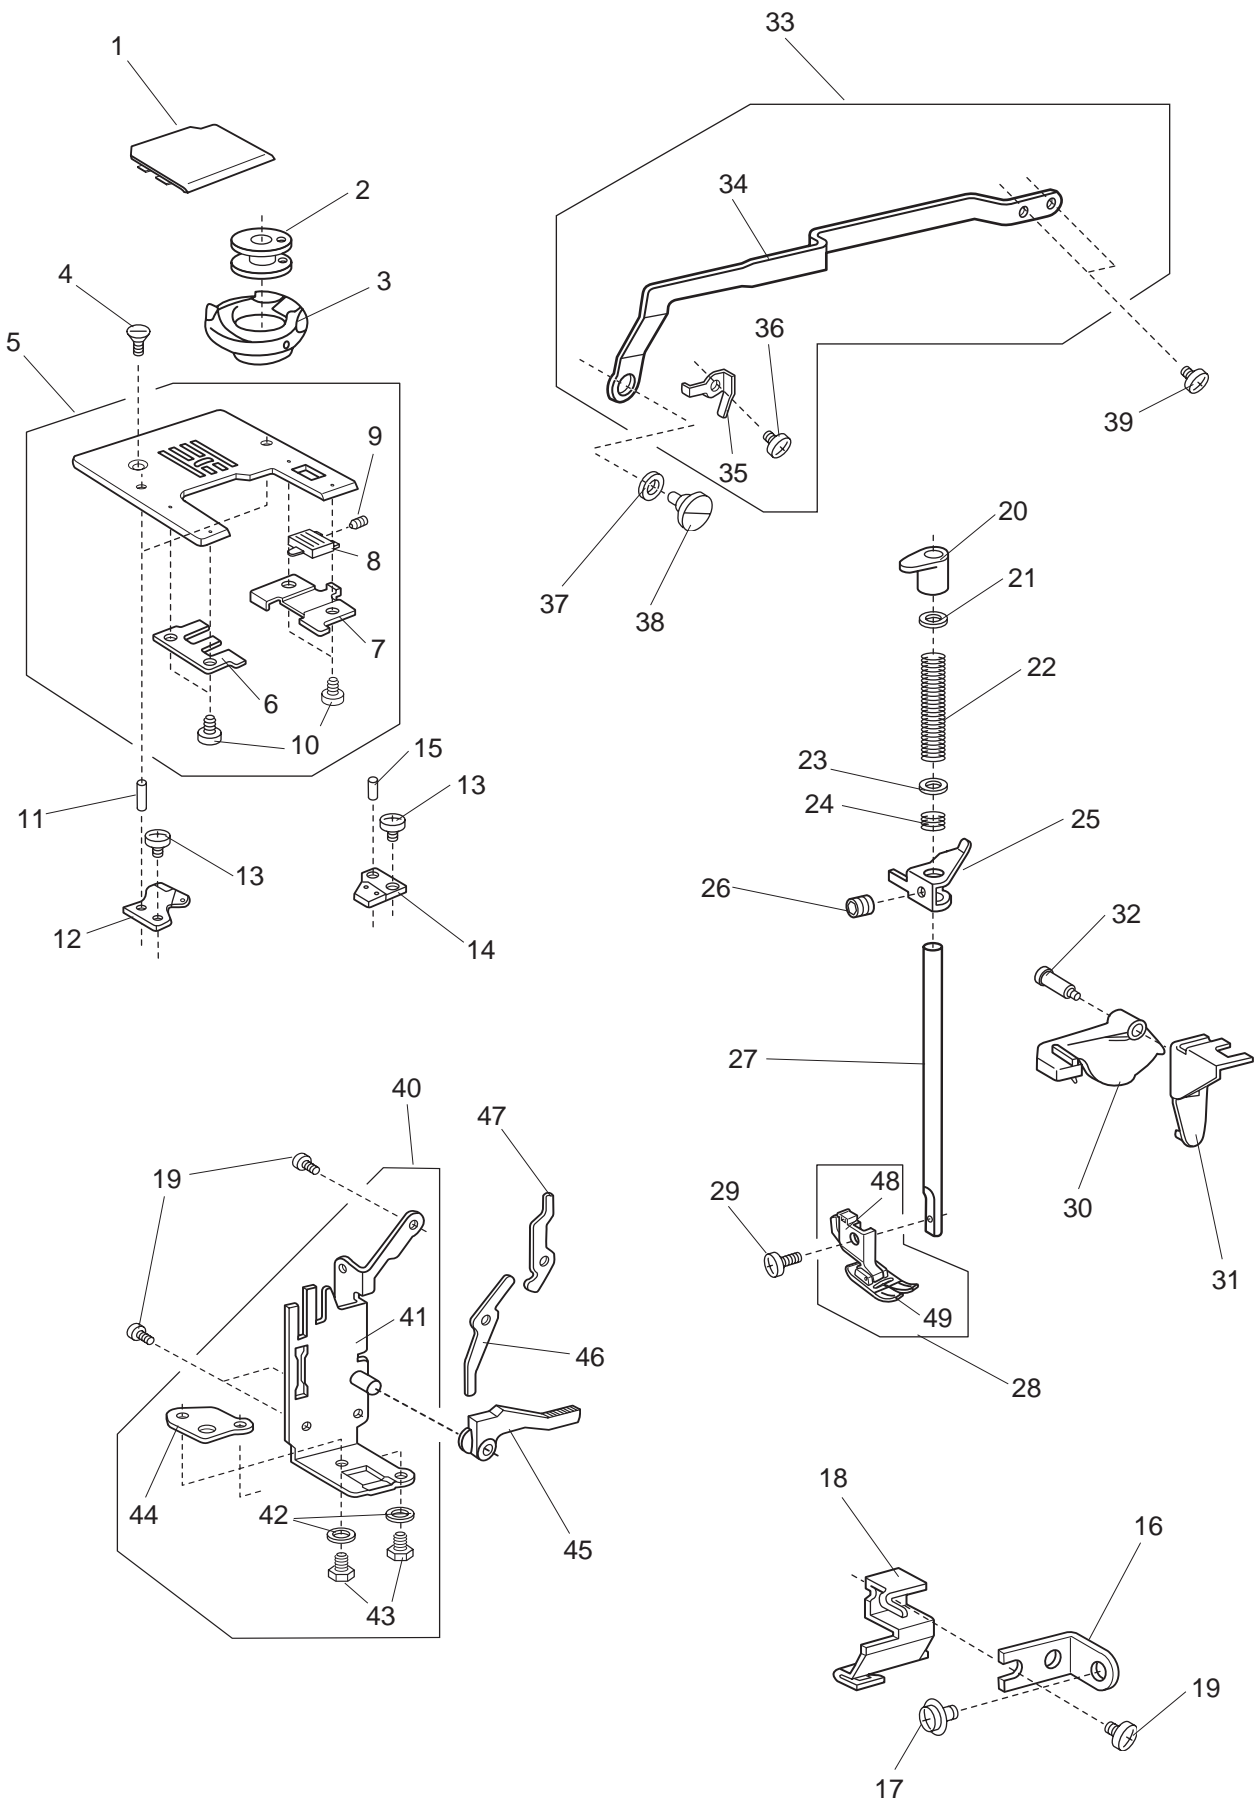

PARTS LIST

PARTS LIST

KEY NO.	PARTS NO.	DESCRIPTION
1	750036012	Hook cover plate
2	102261000	Bobbin
3	627569106	Bobbin holder (unit)
4	681009101	Needle plate set screw
5	756604107	Needle plate (unit)
6	752005007	Hook cover plate holder (left)
7	825015010	Hook cover plate holder (right)
8	825016000	Hook cover plate holder release button
9	825017001	Hook cover plate holder spring
10	820374004	Setscrew 2x2.3
11	000122504	Pin
12	827011001	Bobbin holder stopper
13	810220003	Setscrew
14	627567001	Bobbin holder stopper (unit)
15	000122700	Pin
16	827037003	Front panel set plate
17	000115205	Setscrew TP4x6
18	827036002	Arm thread guide
19	000081005	Setscrew 4x8
20	652104004	Bushing
21	652201002	Washer
22	826006000	Presser bar spring
23	826055004	Washer
24	826056005	Spring
25	735028003	Presser bar supporter
26	000111500	Hexagonal socket screw 4x8
27	827021004	Presser bar
28	660509008	Presser foot (unit)
29	660106001	Setscrew
30	829013009	Presser foot pressure adjusting lever
31	829014000	Presser foot pressure adjusting plate
32	820090003	Setscrew
33	827622012	Zigzag rod (unit)
34	827055018	Zigzag rod
35	827088009	Zigzag rod spring
36	820373003	Setscrew 2x3
37	653037008	Washer
38	678084007	Eccentric pin
39	000078319	Setscrew 3x6
40	827608012	Presser base plate (unit)
41	827020014	Presser base plate
42	000070908	Washer 4
43	000066303	Hexagonal bolt 4x6
44	827082003	Foot regulating plate
45	735029200	Presser foot lifter
46	827022005	Tension release lever (1)
47	827023006	Tension release lever (2)
48	660806008	Presser foot holder (unit)
49	832523007	Zigzag foot (unit)