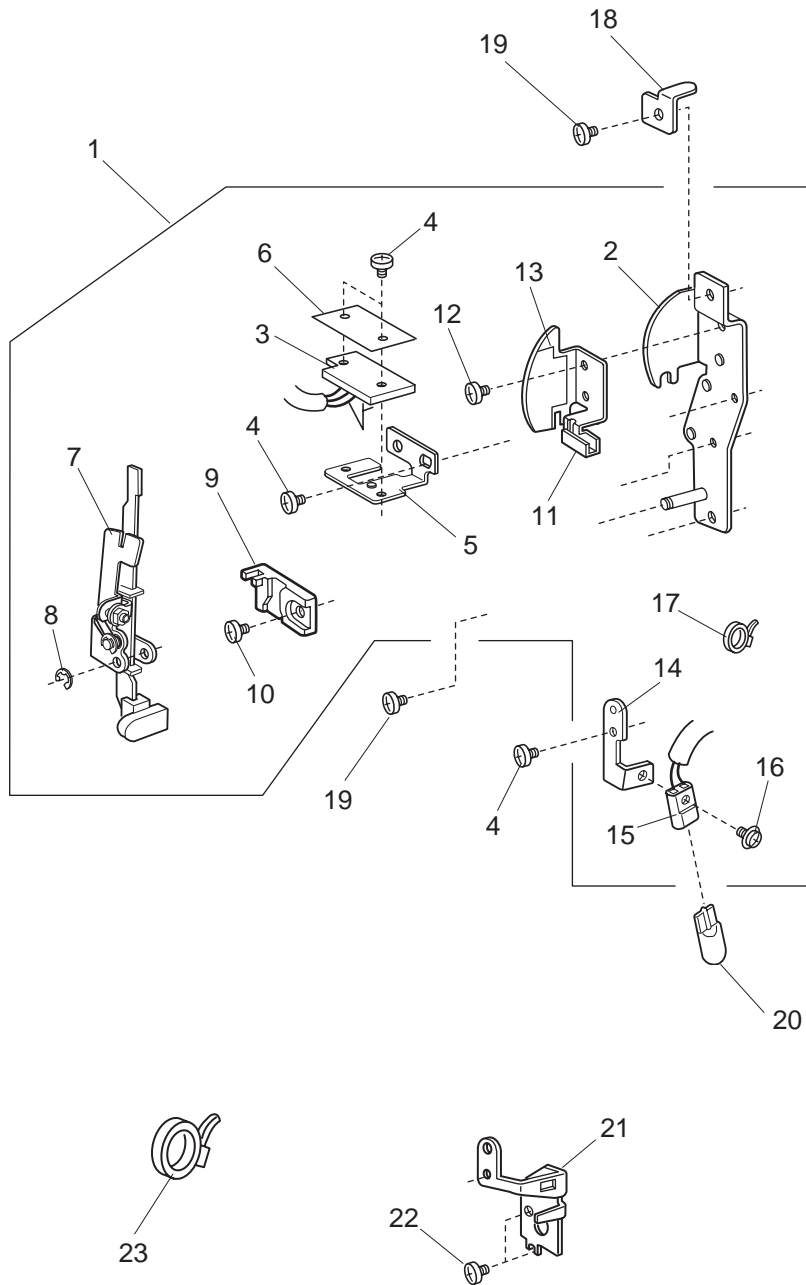

PARTS LIST

MODEL: 540

-elna

PARTS LIST

PARTS LIST

KEY NO.	PARTS NO.	DESCRIPTION
1	843653931	Face plate (unit)
2	843128208	Face plate
3	840602006	Thread cutter (unit)
4	827099003	Face plate sticker
5	731067002	Spring
6	000161206	Setscrew 3x10 (B)
7	843545009	Face plate hinge (unit)
8	843129704	Plate
9	000081119	Setscrew 4x6
10	843646207	Rear cover (unit)
11	843126125	Rear cover
12	659067005	Spool pin
13	650503702	Thread guide (unit)
14	000014409	Snap ring CS-8
15	827503005	Top cover thread guide (unit)
16	000162001	Setscrew 2.6x5 (B)
17	810220003	Setscrew
18	000104119	Setscrew 4x20
19	000161309	Setscrew 3x12 (B)
20	000103509	Setscrew 4x10
21	000119601	Setscrew 4x25 (B)
22	647009002	Bed rubber foot
23	822020503	Spool cap (large)
24	751100000	Carrying handle
25	843005002	Carrying handle base plate
26	000081005	Setscrew 4x8
27	843127001	Extension table (unit)

PARTS LIST

PARTS LIST

KEY NO.	PARTS NO.	DESCRIPTION
1	843623703	Front base plate (unit)
2	827028012	Front base plate
3	843502004	Printed circuit board E-1 (unit)
4	000101105	Setscrew 3x4
5	844040013	BH sensor set plate
6	845029008	Insulation paper
7	843625107	BH lever (unit)
8	000002105	Snap ring E-3
9	830057021	BH lever guide
10	000103808	Setscrew 3x5
11	827029013	Cord guide plate
12	652203004	Setscrew 3x3.5
13	829016002	Sticker
14	843055007	Lamp set plate (2)
15	843508000	Lump socket (unit)
16	000115308	Setscrew TP2x8
17	000053709	Cord binder
18	827106004	Set plate
19	000081005	Setscrew 4x8
20	000026002	Wedge base lamp 12V 5W
21	843038004	Lamp set plate (1)
22	000101507	Setscrew 3.5x5
23	000053101	Cord binder