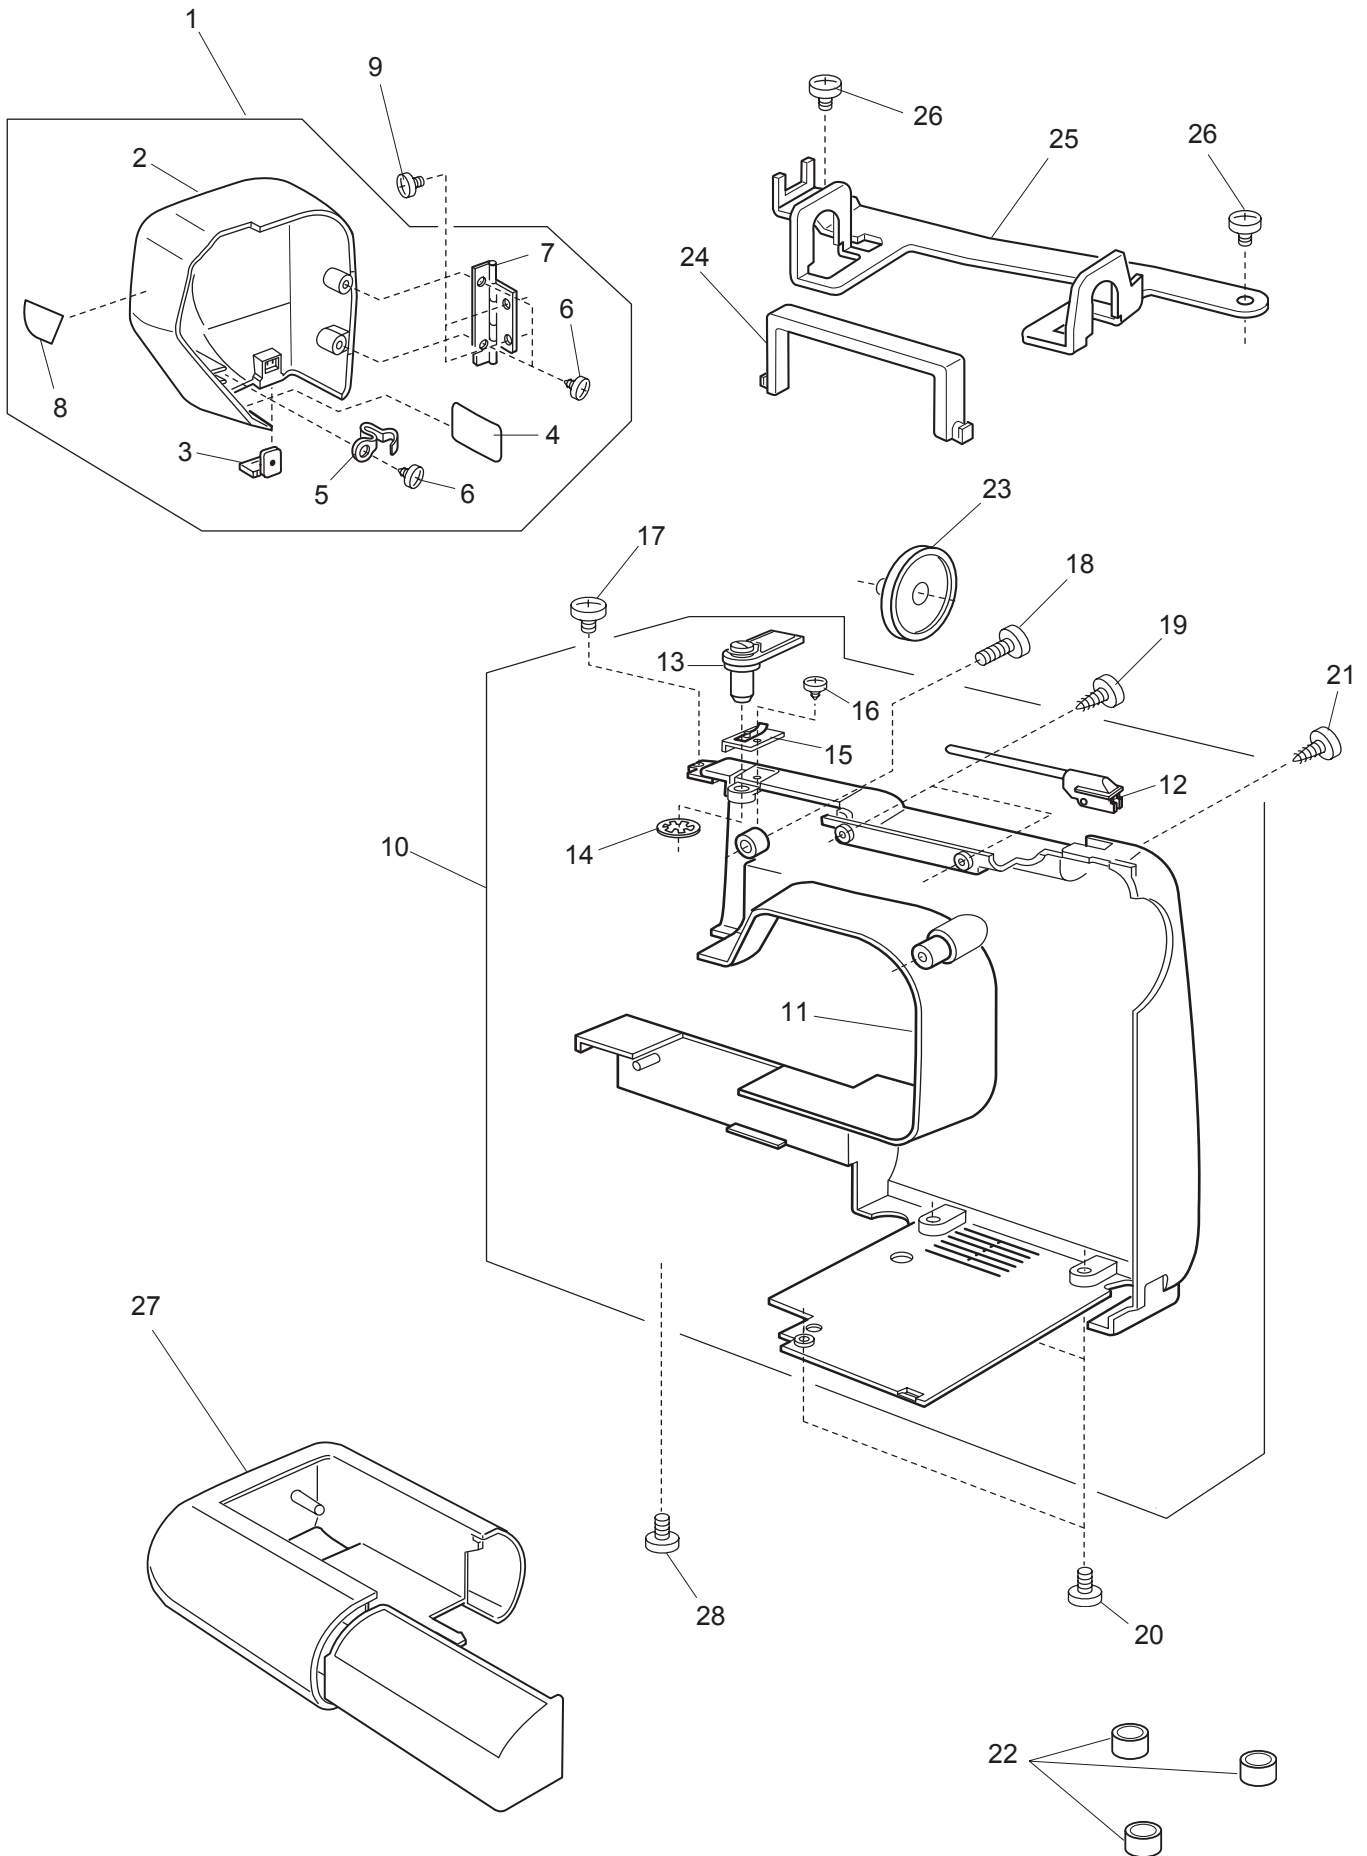

PARTS LIST

MODEL: 540

-elna

PARTS LIST

PARTS LIST

KEY NO.	PARTS NO.	DESCRIPTION
1	843653931	Face plate (unit)
2	843128208	Face plate
3	840602006	Thread cutter (unit)
4	827099003	Face plate sticker
5	731067002	Spring
6	000161206	Setscrew 3x10 (B)
7	843545009	Face plate hinge (unit)
8	843129704	Plate
9	000081119	Setscrew 4x6
10	843646207	Rear cover (unit)
11	843126125	Rear cover
12	659067005	Spool pin
13	650503702	Thread guide (unit)
14	000014409	Snap ring CS-8
15	827503005	Top cover thread guide (unit)
16	000162001	Setscrew 2.6x5 (B)
17	810220003	Setscrew
18	000104119	Setscrew 4x20
19	000161309	Setscrew 3x12 (B)
20	000103509	Setscrew 4x10
21	000119601	Setscrew 4x25 (B)
22	647009002	Bed rubber foot
23	822020503	Spool cap (large)
24	751100000	Carrying handle
25	843005002	Carrying handle base plate
26	000081005	Setscrew 4x8
27	843127001	Extension table (unit)

PARTS LIST

PARTS LIST

KEY NO.	PARTS NO.	DESCRIPTION
1	843623703	Front base plate (unit)
2	827028012	Front base plate
3	843502004	Printed circuit board E-1 (unit)
4	000101105	Setscrew 3x4
5	844040013	BH sensor set plate
6	845029008	Insulation paper
7	843625107	BH lever (unit)
8	000002105	Snap ring E-3
9	830057021	BH lever guide
10	000103808	Setscrew 3x5
11	827029013	Cord guide plate
12	652203004	Setscrew 3x3.5
13	829016002	Sticker
14	843055007	Lamp set plate (2)
15	843508000	Lump socket (unit)
16	000115308	Setscrew TP2x8
17	000053709	Cord binder
18	827106004	Set plate
19	000081005	Setscrew 4x8
20	000026002	Wedge base lamp 12V 5W
21	843038004	Lamp set plate (1)
22	000101507	Setscrew 3.5x5
23	000053101	Cord binder