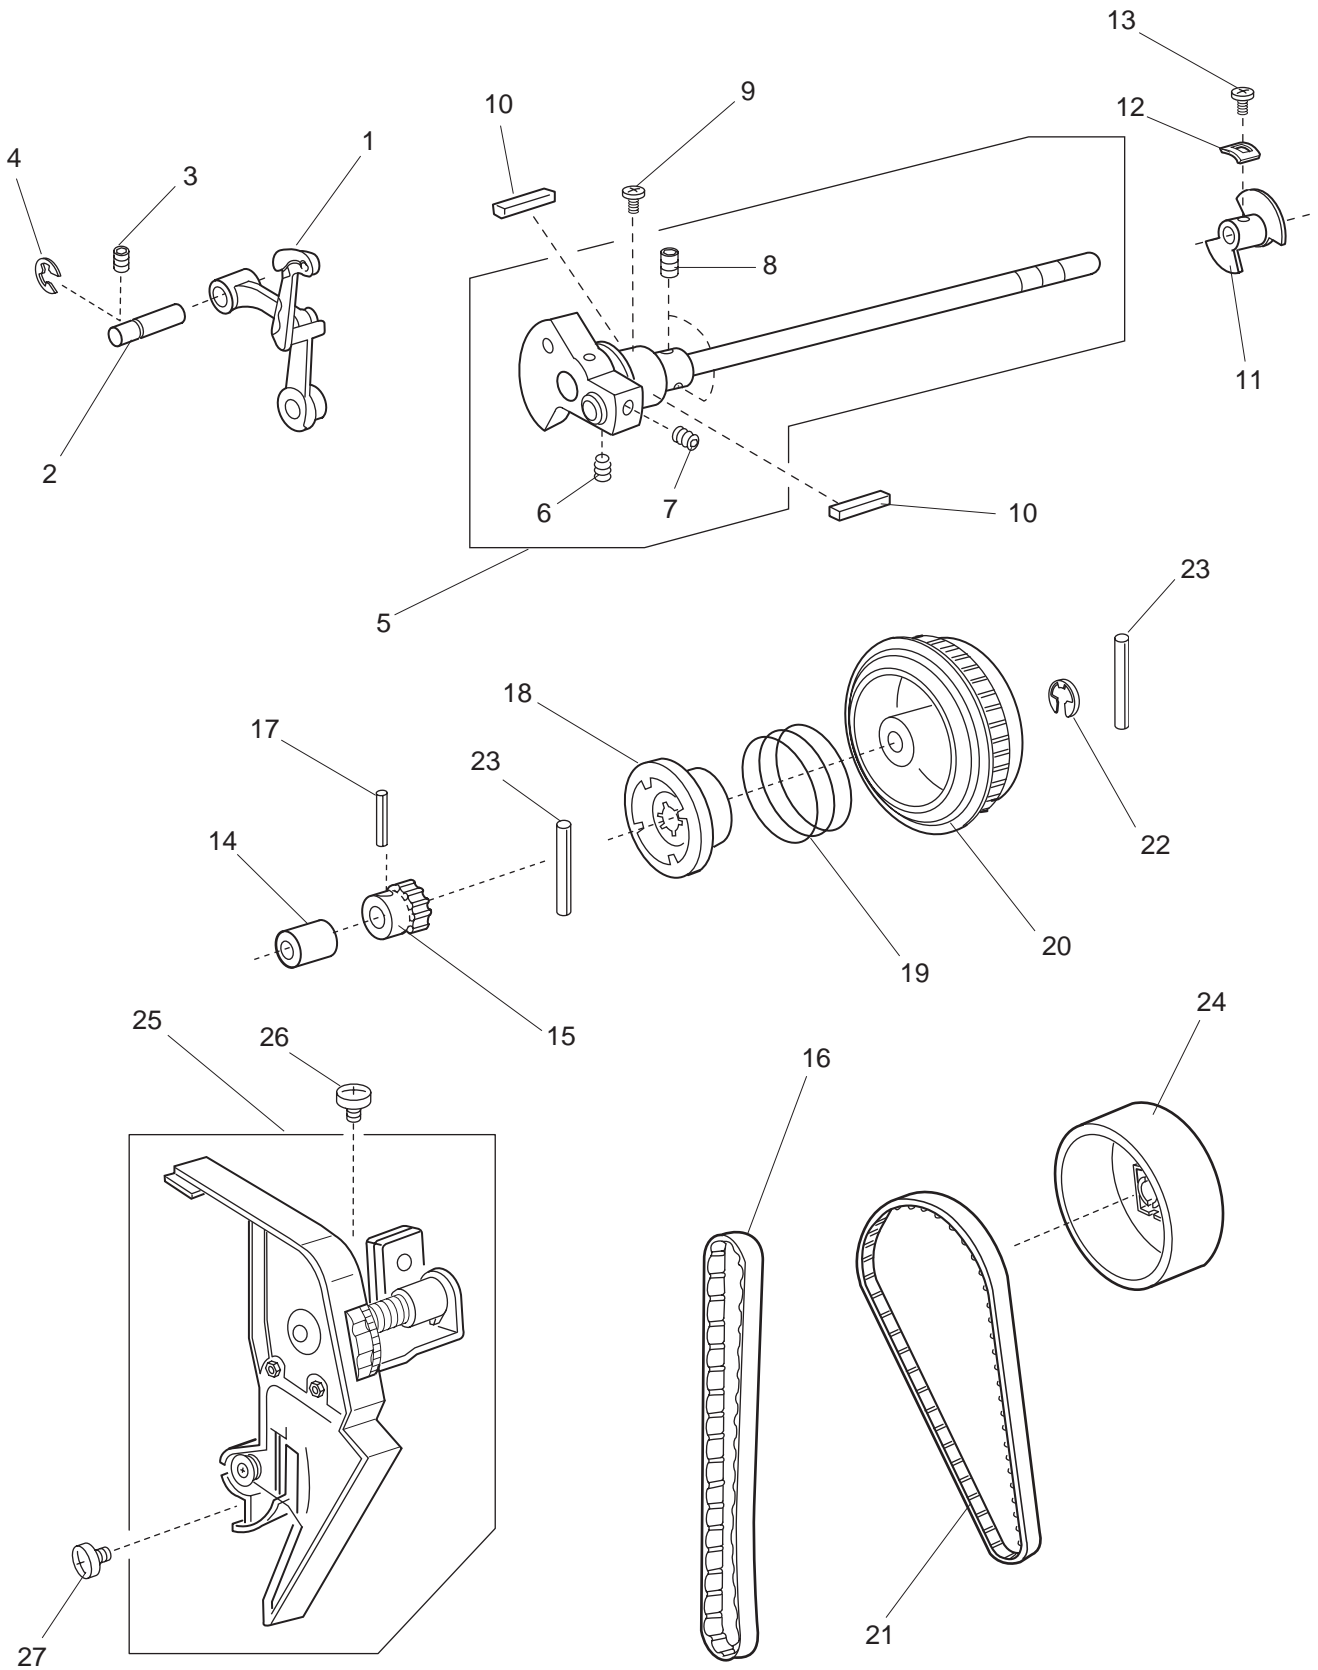

PARTS LIST

PARTS LIST

KEY NO.	PARTS NO.	DESCRIPTION
1	820511108	Thread take-up lever (unit)
2	650062003	Thread take-up lever pin
3	000111201	Hexagonal socket screw 4x4
4	000002806	Snap ring E-6
5	843643101	Upper shaft (unit)
6	000111706	Hexagonal socket screw 5x8
7	000110901	Hexagonal socket screw 5x4
8	000111304	Hexagonal socket screw 5x5
9	000172602	Setscrew 5x8
10	731384008	Felt
11	830095010	Upper shaft shielding plate
12	820102009	Washer
13	000081005	Setscrew 4x8
14	673062004	Upper shaft bushing (rear)
15	756017004	Upper shaft gear
16	650071005	Timing belt
17	000020501	Spring pin 3x22
18	502064003	Clutch ring
19	502065004	Clutch spring
20	844050016	Belt wheel
21	653139012	Timing belt
22	000030205	Snap ring E-8
23	000024206	Spring pin 3x30
24	844077008	Handwheel
25	843538009	Thread tension (unit)
26	000101404	Setscrew 4x6
27	000101703	Setscrew 4x12