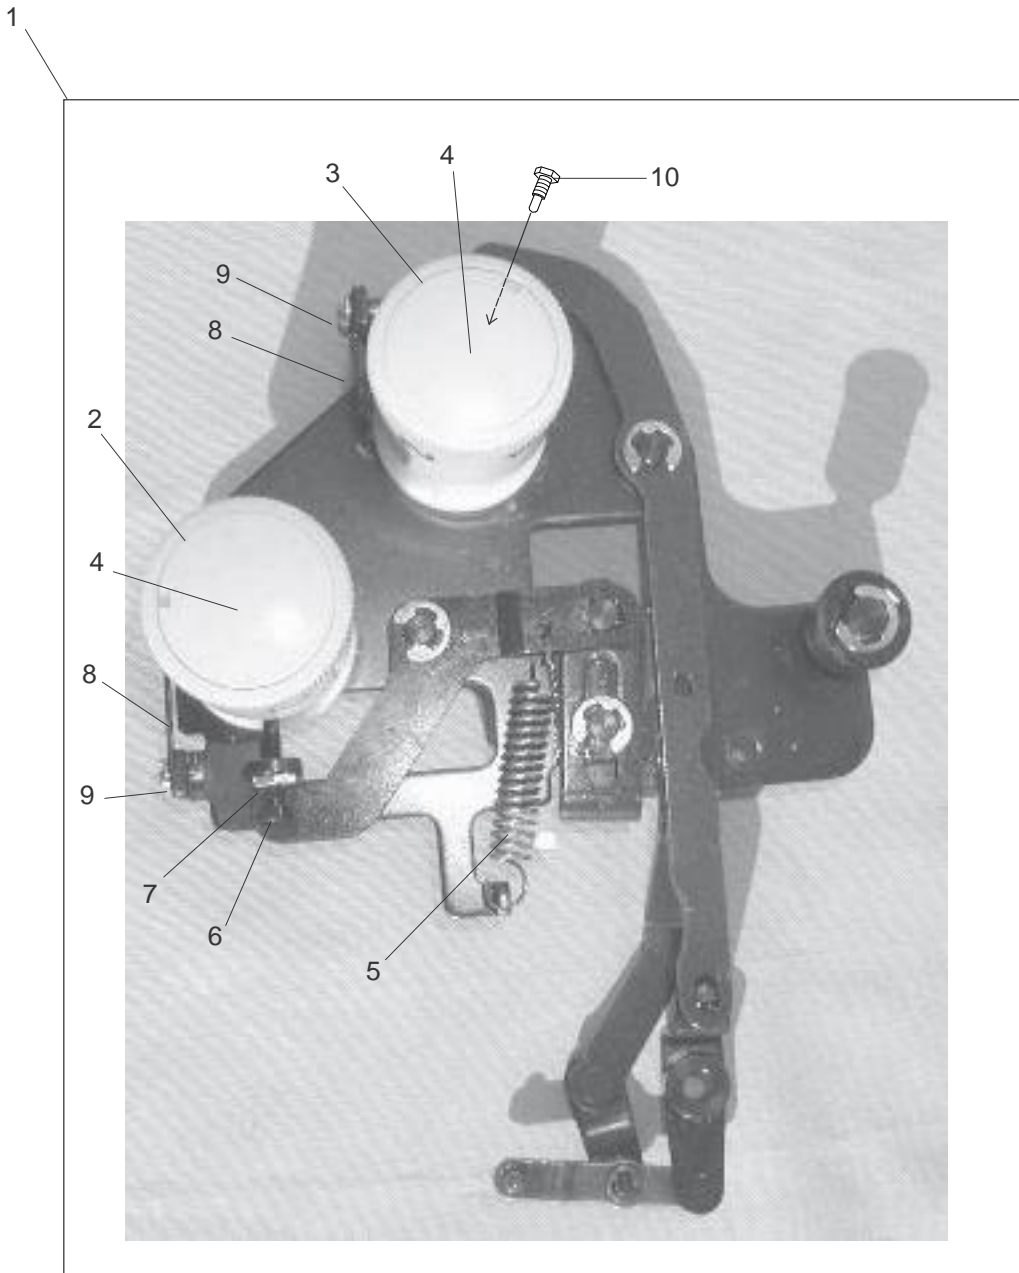

PARTS LIST

PARTS LIST

KEY NO.	PARTS NO.	DESCRIPTION
1	795611500	Feed adjuster bracket (unit)
2	795087143	Differential feed dial
3	795087165	Stitch length dial
4	794099008	Dial cap
5	787259006	Spring
6	785224006	Adjusting screw
7	000160102	Adjustable nut 4
8	787263003	Spring
9	000081119	Setscrew 4x6
10	652056000	Adjusting screw
11	795076002	Lower shaft base
12	795074000	Sub feed convert arm shaft
13	795077003	Sub feed link arm shaft
14	794053000	Sub feed link arm