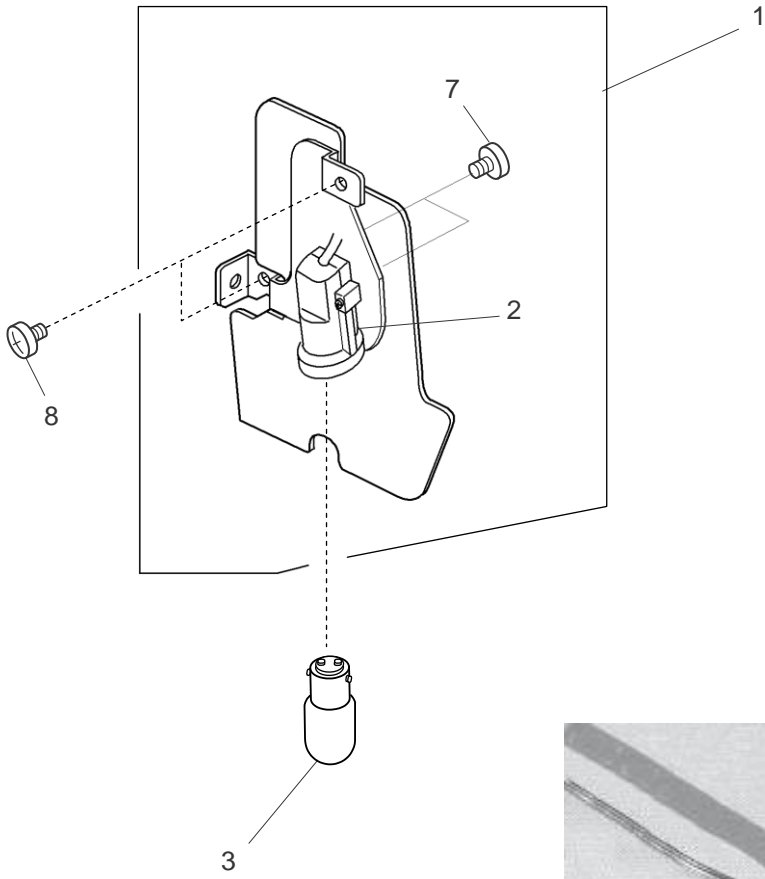

PARTS LIST

PARTS LIST

KEY NO.	PARTS NO.	DESCRIPTION
1	795623000	Lamp socket (unit)
2	655681467	Lamp socket (unit)
3	000009009	Lamp 240V 15W BA15D
4	777502109	Machine socket (unit)
5	794087003	Machine socket cover
6	795627015	Motor (unit)
7	000120203	Setscrew 3x8 (B)
8	000101404	Setscrew 4x6