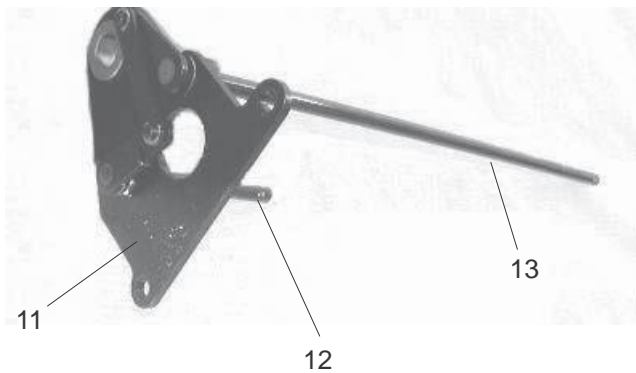

PARTS LIST

PARTS LIST

KEY NO.	PARTS NO.	DESCRIPTION
1	795611500	Feed adjuster bracket (unit)
2	795087143	Differential feed dial
3	795087165	Stitch length dial
4	794099008	Dial cap
5	787259006	Spring
6	785224006	Adjusting screw
7	000160102	Adjustable nut 4
8	787263003	Spring
9	000081119	Setscrew 4x6
10	652056000	Adjusting screw
11	795076002	Lower shaft base
12	795074000	Sub feed convert arm shaft
13	795077003	Sub feed link arm shaft
14	794053000	Sub feed link arm