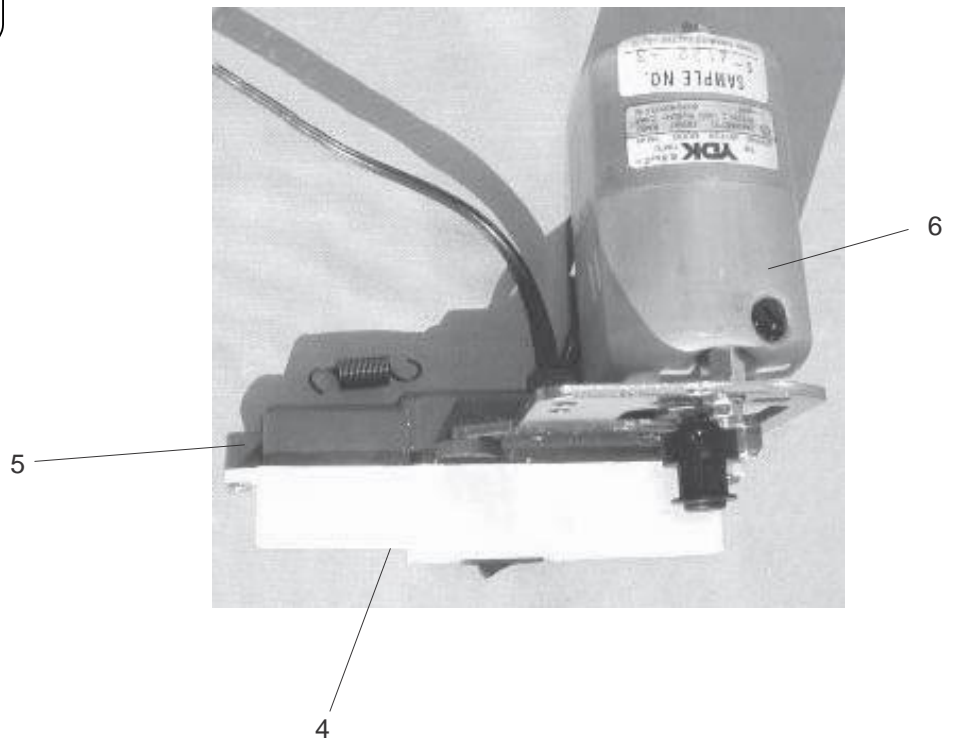

PARTS LIST

PARTS LIST

KEY NO.	PARTS NO.	DESCRIPTION
1	795623000	Lamp socket (unit)
2	655681467	Lamp socket (unit)
3	000009009	Lamp 240V 15W BA15D
4	777502109	Machine socket (unit)
5	794087003	Machine socket cover
6	795627015	Motor (unit)
7	000120203	Setscrew 3x8 (B)
8	000101404	Setscrew 4x6