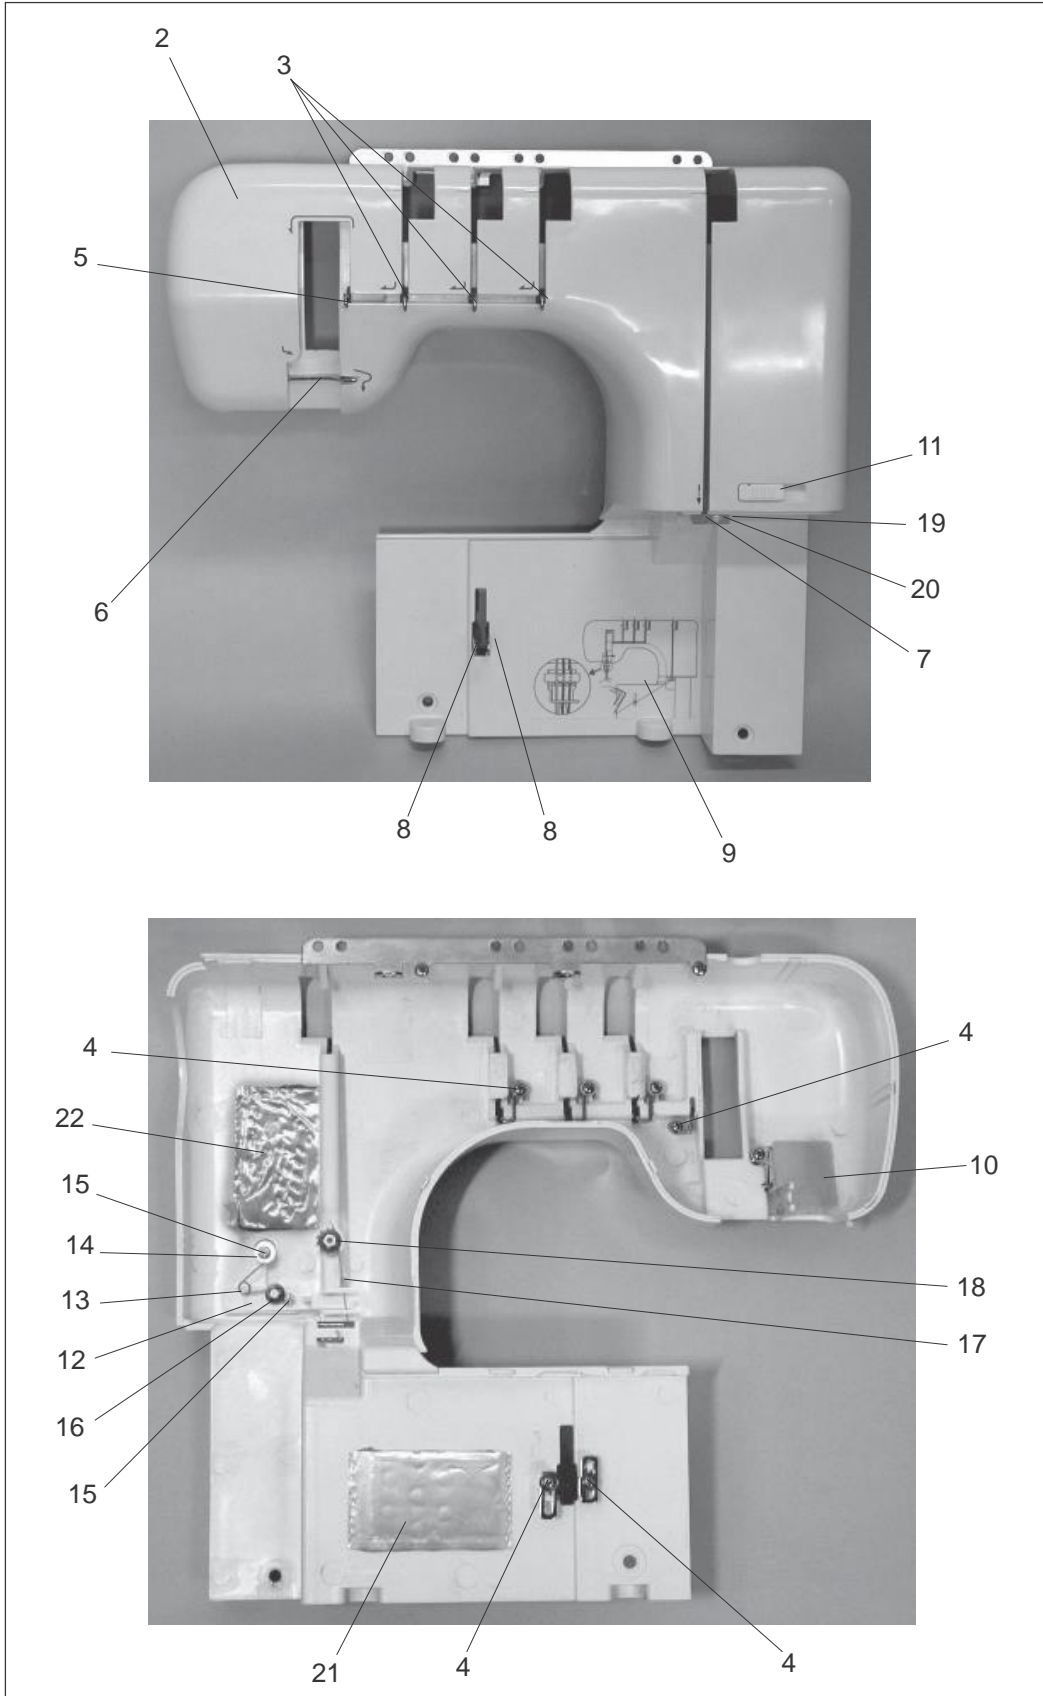

PARTS LIST

1

PARTS LIST

KEY NO.	PARTS NO.	DESCRIPTION
1	796607104	Front cover (unit)
2	795039900	Front cover
3	795040007	Thread guide (1)
4	000149301	Setscrew 3x8 (B)
5	795041008	Needle thread guide (2)
6	795042009	Needle thread guide (3)
7	795165009	Looper thread guide (1)
8	795045002	Looper thread guide (2)
9	795046106	Thread guide chart
10	724025006	Face cover reflection plate
11	788064108	Looper thread tension slider
12	795166000	Converter plate
13	788081008	Spring
14	000070506	Washer
15	000161206	Setscrew 3x10 (B)
16	000014100	Snap ring CS-4
17	795164008	Spring
18	000013903	Snap ring CS-5
19	795167001	Spring
20	820374004	Setscrew 2x2.3
21	795143403	Vibration absorber 4
22	795143300	Vibration absorber 3