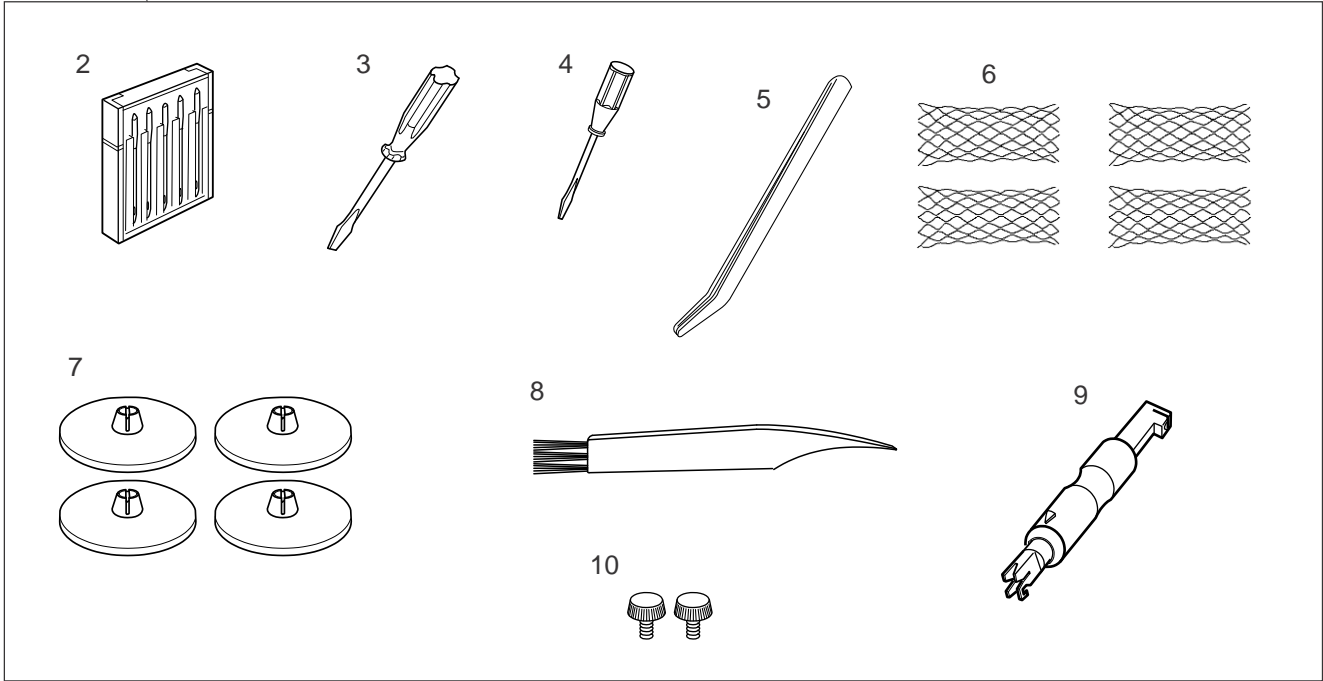

PARTS LIST

PARTS LIST

KEY NO.	PARTS NO.	DESCRIPTION
1	795606007	Upper shaft (unit)
2	795048005	Needle bar crank
3	000038605	Washer
4	639095000	Ring
5	795125007	Needle thread take-up lever cam
6	795607008	Idler (unit)
7	795632013	Belt wheel (unit)
8	846081104	Handwheel
9	795050000	Timing belt
10	795608009	Lower shaft (unit)
11	795051001	Lower shaft
12	724030004	Lower shaft timing gear (unit)
13	619006002	Upper shaft ring
14	795057007	Looper take-up lever cam
15	795628005	Looper rocking cam (unit)
16	795055005	Looper cam
17	795056006	Looper rod
18	795134009	Screw
19	000038605	Washer

PARTS LIST

PARTS LIST

KEY NO.	PARTS NO.	DESCRIPTION
1	795623000	Lamp socket (unit)
2	655681467	Lamp socket (unit)
3	000009009	Lamp 240V 15W BA15D
4	777502109	Machine socket (unit)
5	794087003	Machine socket cover
6	795627015	Motor (unit)
7	000120203	Setscrew 3x8 (B)
8	000101404	Setscrew 4x6

PARTS LIST

1

11

12

13

PARTS LIST

KEY NO.	PARTS NO.	DESCRIPTION
1	796870100	Standard accessories (unit)
2	795802005	Assorted needle set
3	784810002	Screwdriver
4	792030005	Small screwdriver
5	624801001	Tweezers
6	624806006	Net
7	822020503	Spool cap
8	802424004	Lint brush
9	200254502	Needle threader
10	200217134	Thumbscrew (for optional attachment)
11	366401400	Accessory box
12	C-2060-1	Foot control
13	796800257	Instruction book
