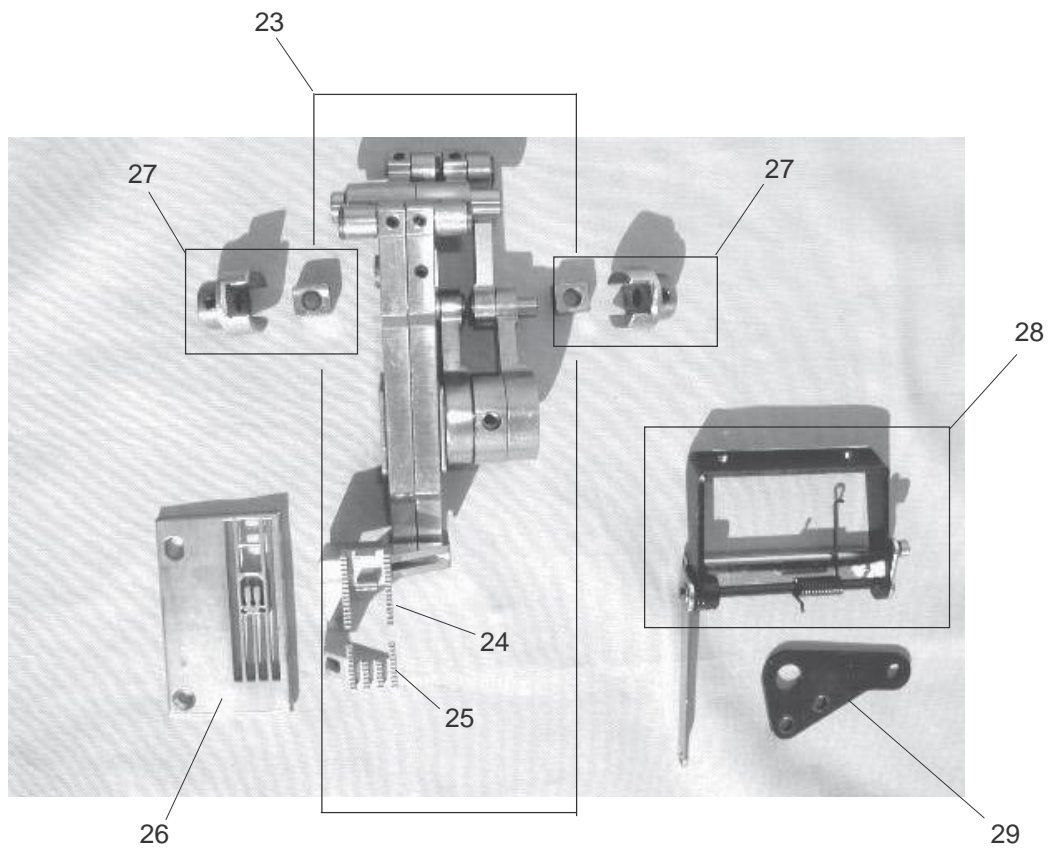

PARTS LIST

PARTS LIST

KEY NO.	PARTS NO.	DESCRIPTION
1	795613007	Looper shaft (unit)
2	795092004	Looper shaft
3	795614008	Looper (unit)
4	792048006	Looper thrust ring
5	795099001	Looper link arm
6	795101007	Looper release knob
7	000101116	Setscrew 3x4
8	000138008	Hexagonal bolt 4x16
9	795612006	Looper crank arm
10	795089008	Looper rocking arm
11	795034008	Looper cam roller
12	795053003	Looper cam roller pin
13	795090002	Looper slider block
14	795088007	Looper rocking shaft
15	624245001	Thrust stopper
16	795132007	Looper spring
17	795085004	Needle guard
18	795093005	Looper arm
19	792048006	Looper shaft ring
20	795135000	Looper rocking spring
21	795127009	Looper crank spring
22	000002909	Snap ring E-7
23	795610004	Main feed base (unit)
24	795060003	Main feed dog
25	795061004	Sub feed dog
26	796601005	Needle plate (unit)
27	785521006	Feed regulator (unit)
28	795609000	Looper thread take-up lever (unit)
29	795073009	Link shaft support base