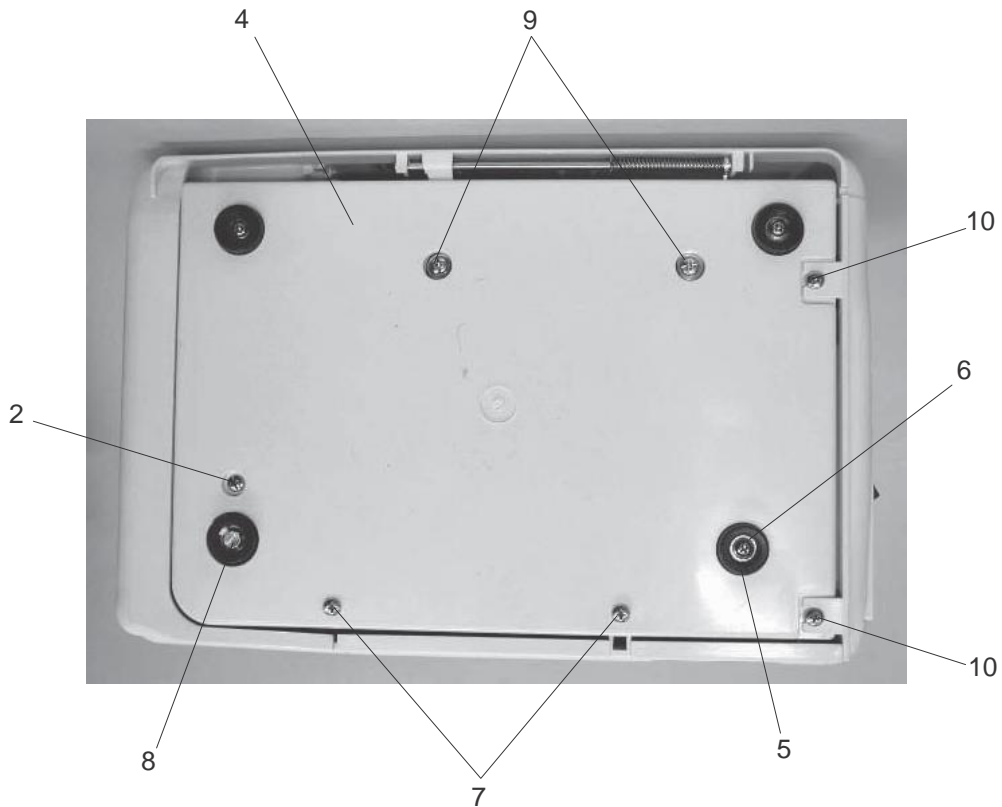

SERVICE MANUAL
PARTS LIST

elna 444

PARTS LIST

KEY NO.	PARTS NO.	DESCRIPTION
1	795603107	Face cover (unit)
2	795016004	Face cover
3	840602006	Thread cutter (unit)
4	000115700	Setscrew TP 4x10
5	795601301	Rear cover (unit)
6	795007404	Rear cover
7	795004009	Handle
8	795005000	Handle supporter
9	730015002	Handle shaft
10	000120203	Setscrew 3x8 (B)
11	795602265	Looper cover (unit)
12	795010178	Looper cover
13	795102008	Attachement set plate
14	000120203	Setscrew 3x8 (B)
15	795011009	Looper cover supporter
16	795013001	Looper cover shaft
17	795150001	Looper cover spring
18	000002105	Snap ring E-3
19	795171008	Stitch chart
20	789606008	Spool stand (unit)
21	777011003	Spool stand
22	784223105	Spool holder
23	789607009	Thread guide bar (unit)
24	000115700	Setscrew TP 4x10
25	000114802	Setscrew TP 4x12

PARTS LIST

PARTS LIST

KEY NO.	PARTS NO.	DESCRIPTION
1	795631001	Free-arm cover (unit)
2	000081005	Setscrew 4x8
3	795114508	Belt cover
4	795112001	Base plate
5	605074008	Rubber foot
6	000119106	Setscrew TP 4x10
7	000198305	Setscrew 4x10 (B)
8	795634004	Adjusting screw (unit)
9	000115607	Setscrew TP 4x8
10	000234603	Setscrew 4x10
11	000103510	Setscrew 4x10
12	795009004	Extension table

PARTS LIST

1

PARTS LIST

KEY NO.	PARTS NO.	DESCRIPTION
1	796607104	Front cover (unit)
2	795039900	Front cover
3	795040007	Thread guide (1)
4	000149301	Setscrew 3x8 (B)
5	795041008	Needle thread guide (2)
6	795042009	Needle thread guide (3)
7	795165009	Looper thread guide (1)
8	795045002	Looper thread guide (2)
9	795046106	Thread guide chart
10	724025006	Face cover reflection plate
11	788064108	Looper thread tension slider
12	795166000	Converter plate
13	788081008	Spring
14	000070506	Washer
15	000161206	Setscrew 3x10 (B)
16	000014100	Snap ring CS-4
17	795164008	Spring
18	000013903	Snap ring CS-5
19	795167001	Spring
20	820374004	Setscrew 2x2.3
21	795143403	Vibration absorber 4
22	795143300	Vibration absorber 3