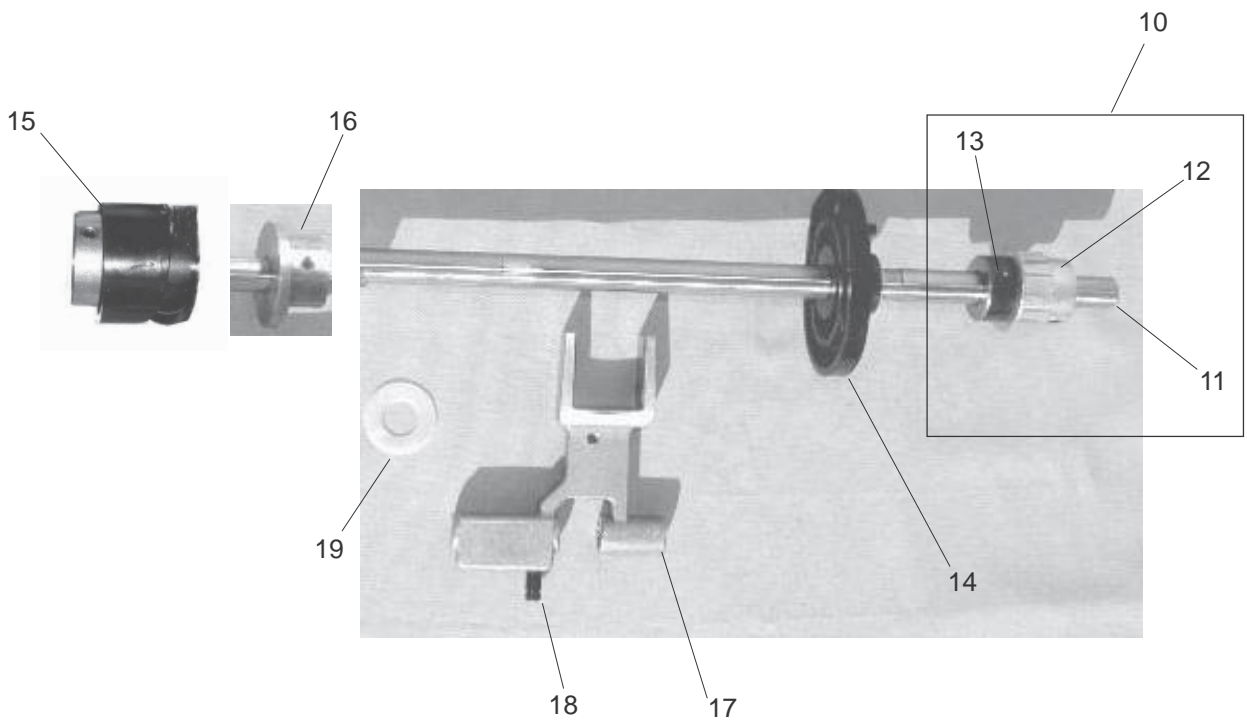

PARTS LIST

PARTS LIST

KEY NO.	PARTS NO.	DESCRIPTION
1	795606007	Upper shaft (unit)
2	795048005	Needle bar crank
3	000038605	Washer
4	639095000	Ring
5	795125007	Needle thread take-up lever cam
6	795607008	Idler (unit)
7	795632013	Belt wheel (unit)
8	846081104	Handwheel
9	795050000	Timing belt
10	795608009	Lower shaft (unit)
11	795051001	Lower shaft
12	724030004	Lower shaft timing gear (unit)
13	619006002	Upper shaft ring
14	795057007	Looper take-up lever cam
15	795628005	Looper rocking cam (unit)
16	795055005	Looper cam
17	795056006	Looper rod
18	795134009	Screw
19	000038605	Washer