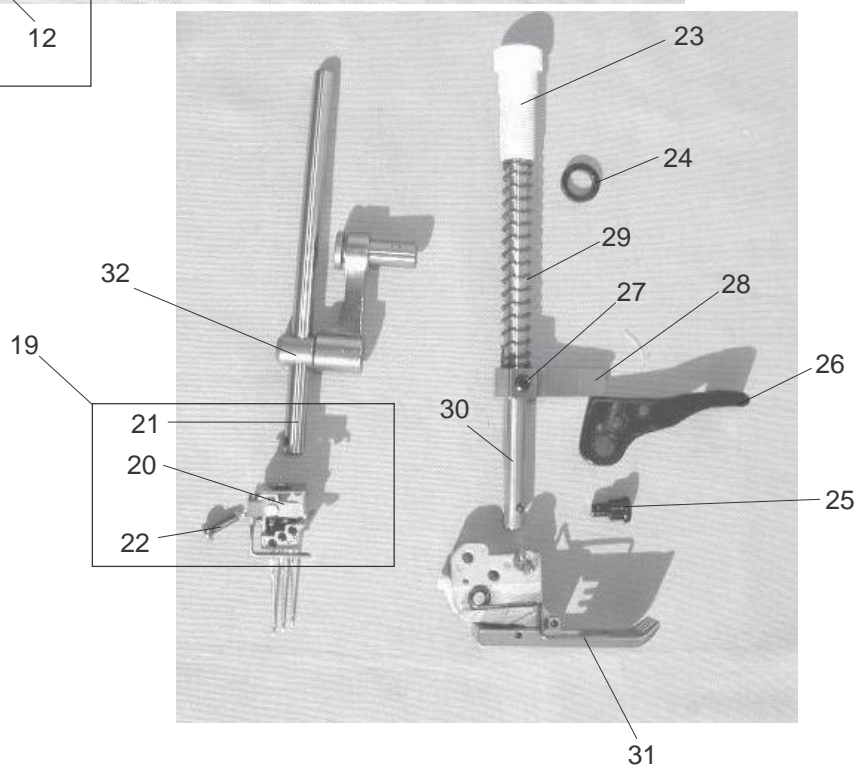

PARTS LIST

1

PARTS LIST

KEY NO.	PARTS NO.	DESCRIPTION
1	796607104	Front cover (unit)
2	795039900	Front cover
3	795040007	Thread guide (1)
4	000149301	Setscrew 3x8 (B)
5	795041008	Needle thread guide (2)
6	795042009	Needle thread guide (3)
7	795165009	Looper thread guide (1)
8	795045002	Looper thread guide (2)
9	795046106	Thread guide chart
10	724025006	Face cover reflection plate
11	788064108	Looper thread tension slider
12	795166000	Converter plate
13	788081008	Spring
14	000070506	Washer
15	000161206	Setscrew 3x10 (B)
16	000014100	Snap ring CS-4
17	795164008	Spring
18	000013903	Snap ring CS-5
19	795167001	Spring
20	820374004	Setscrew 2x2.3
21	795143403	Vibration absorber 4
22	795143300	Vibration absorber 3

PARTS LIST

1

11

KEY NO.	PARTS NO.	DESCRIPTION
1	796606309	Thread tension set plate (unit)
2	795104000	Thread tension set plate
3	795502024	Needle thread tension (L) (unit)
4	796503028	Needle thread tension (C) (unit)
5	795503025	Needle thread tension (R) (unit)
6	795504026	Looper thread tension (unit)
7	000101404	Setscrew 4x6
8	795615009	Thread tension release lever
9	795108004	Thread releasing shaft
10	795110009	Cam
11	795605006	Thread take-up lever cover (unit)
12	795043000	Thread take-up lever cover
13	795121003	Thread take-up lever
14	000097406	Setscrew 3x3
15	795604005	Needle thread take-up lever (unit)
16	795026007	Needle thread take-up lever
17	795123005	Cam follower
18	000001207	Snap ring E-2.5
19	796602006	Needle bar (unit)
20	796603007	Needle clamp (unit)
21	795018006	Needle bar
22	000080428	Setscrew 3x10
23	795030004	Pressure adjusting screw
24	102061008	Washer
25	810431009	Hinge screw
26	650032015	Presser foot lifter
27	000111304	Hexagonal socket screw 5x5
28	724118007	Presser bar bracket
29	795029000	Presser bar spring
30	784029006	Presser bar
31	796501004	Presser foot (unit)
32	795024005	Needle bar connecting stud
33	795629006	Take-up lever supporter pin