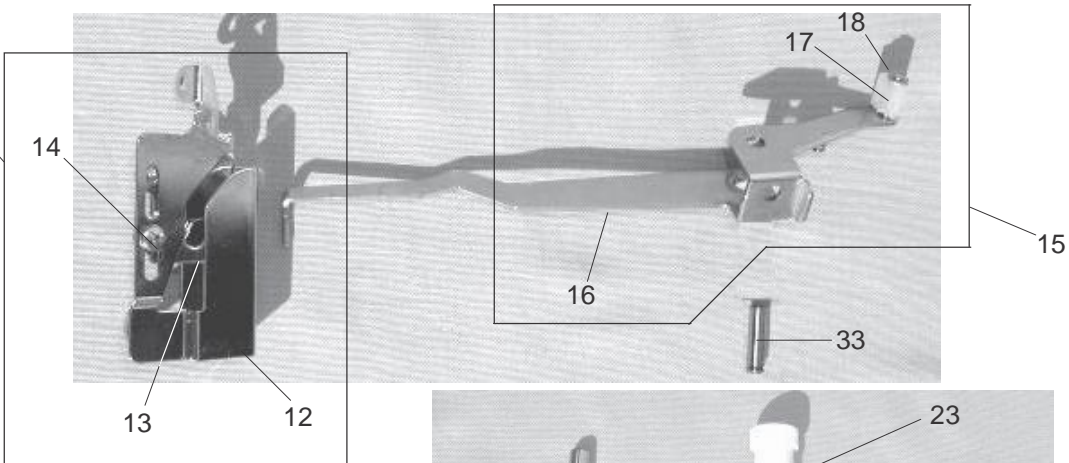

PARTS LIST

1

PARTS LIST

KEY NO.	PARTS NO.	DESCRIPTION
1	796607104	Front cover (unit)
2	795039900	Front cover
3	795040007	Thread guide (1)
4	000149301	Setscrew 3x8 (B)
5	795041008	Needle thread guide (2)
6	795042009	Needle thread guide (3)
7	795165009	Looper thread guide (1)
8	795045002	Looper thread guide (2)
9	795046106	Thread guide chart
10	724025006	Face cover reflection plate
11	788064108	Looper thread tension slider
12	795166000	Converter plate
13	788081008	Spring
14	000070506	Washer
15	000161206	Setscrew 3x10 (B)
16	000014100	Snap ring CS-4
17	795164008	Spring
18	000013903	Snap ring CS-5
19	795167001	Spring
20	820374004	Setscrew 2x2.3
21	795143403	Vibration absorber 4
22	795143300	Vibration absorber 3

PARTS LIST

1

11

KEY NO.	PARTS NO.	DESCRIPTION
1	796606309	Thread tension set plate (unit)
2	795104000	Thread tension set plate
3	795502024	Needle thread tension (L) (unit)
4	796503028	Needle thread tension (C) (unit)
5	795503025	Needle thread tension (R) (unit)
6	795504026	Looper thread tension (unit)
7	000101404	Setscrew 4x6
8	795615009	Thread tension release lever
9	795108004	Thread releasing shaft
10	795110009	Cam
11	795605006	Thread take-up lever cover (unit)
12	795043000	Thread take-up lever cover
13	795121003	Thread take-up lever
14	000097406	Setscrew 3x3
15	795604005	Needle thread take-up lever (unit)
16	795026007	Needle thread take-up lever
17	795123005	Cam follower
18	000001207	Snap ring E-2.5
19	796602006	Needle bar (unit)
20	796603007	Needle clamp (unit)
21	795018006	Needle bar
22	000080428	Setscrew 3x10
23	795030004	Pressure adjusting screw
24	102061008	Washer
25	810431009	Hinge screw
26	650032015	Presser foot lifter
27	000111304	Hexagonal socket screw 5x5
28	724118007	Presser bar bracket
29	795029000	Presser bar spring
30	784029006	Presser bar
31	796501004	Presser foot (unit)
32	795024005	Needle bar connecting stud
33	795629006	Take-up lever supporter pin