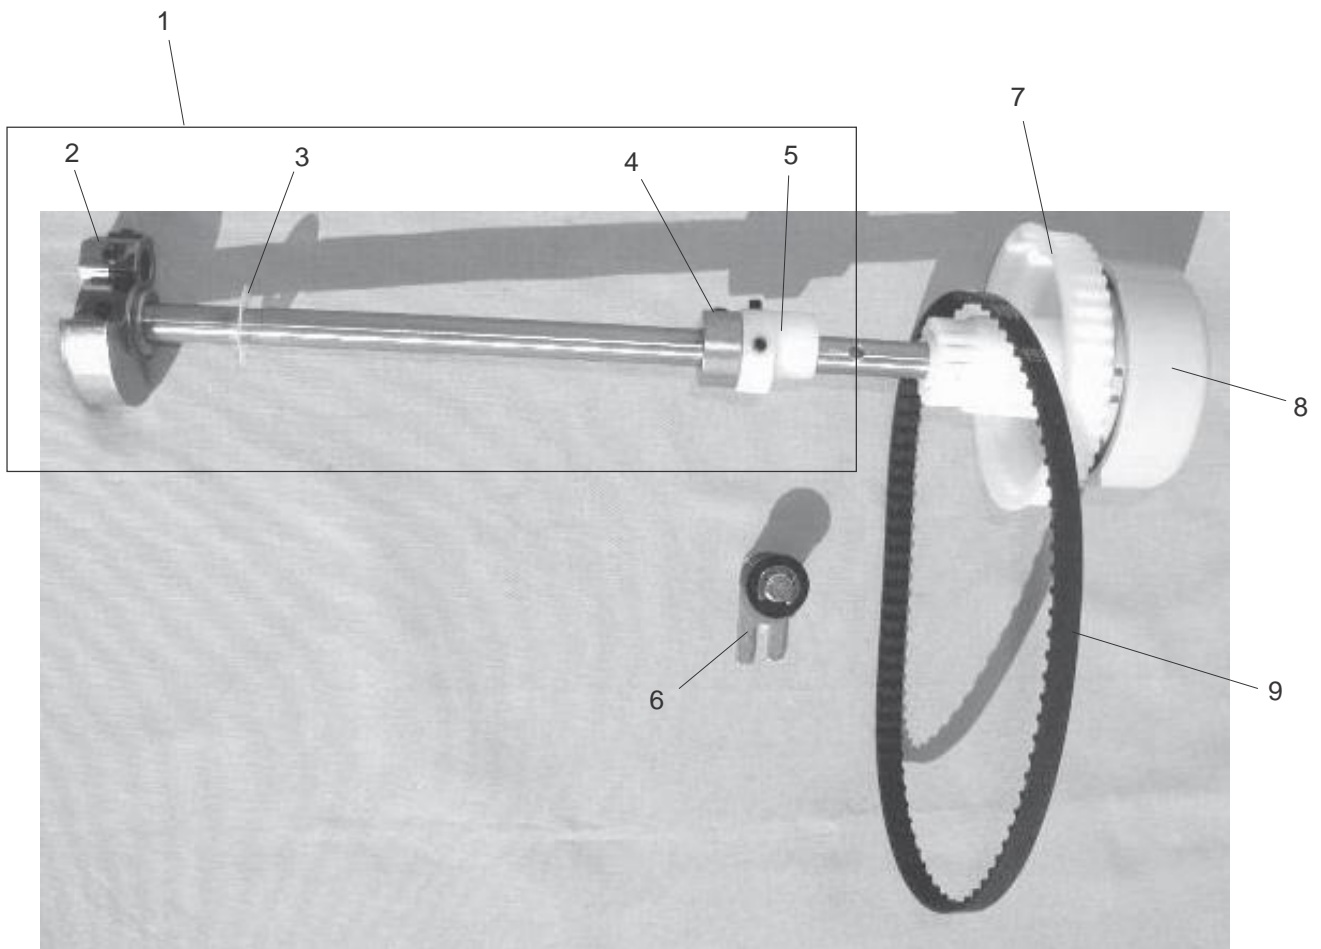

PARTS LIST

PARTS LIST

KEY NO.	PARTS NO.	DESCRIPTION
1	795606007	Upper shaft (unit)
2	795048005	Needle bar crank
3	000038605	Washer
4	639095000	Ring
5	795125007	Needle thread take-up lever cam
6	795607008	Idler (unit)
7	795632013	Belt wheel (unit)
8	846081104	Handwheel
9	795050000	Timing belt
10	795608009	Lower shaft (unit)
11	795051001	Lower shaft
12	724030004	Lower shaft timing gear (unit)
13	619006002	Upper shaft ring
14	795057007	Looper take-up lever cam
15	795628005	Looper rocking cam (unit)
16	795055005	Looper cam
17	795056006	Looper rod
18	795134009	Screw
19	000038605	Washer