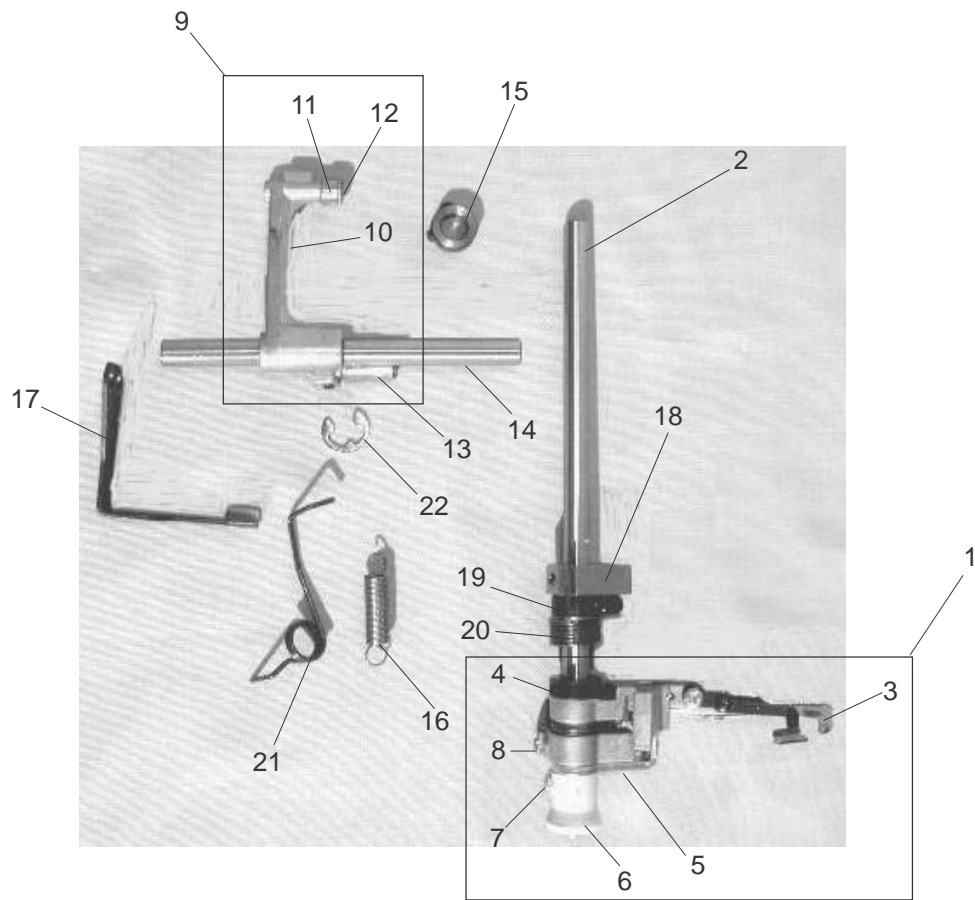

PARTS LIST

PARTS LIST

KEY NO.	PARTS NO.	DESCRIPTION
1	795613007	Looper shaft (unit)
2	795092004	Looper shaft
3	795614008	Looper (unit)
4	792048006	Looper thrust ring
5	795099001	Looper link arm
6	795101007	Looper release knob
7	000101116	Setscrew 3x4
8	000138008	Hexagonal bolt 4x16
9	795612006	Looper crank arm
10	795089008	Looper rocking arm
11	795034008	Looper cam roller
12	795053003	Looper cam roller pin
13	795090002	Looper slider block
14	795088007	Looper rocking shaft
15	624245001	Thrust stopper
16	795132007	Looper spring
17	795085004	Needle guard
18	795093005	Looper arm
19	792048006	Looper shaft ring
20	795135000	Looper rocking spring
21	795127009	Looper crank spring
22	000002909	Snap ring E-7
23	795610004	Main feed base (unit)
24	795060003	Main feed dog
25	795061004	Sub feed dog
26	796601005	Needle plate (unit)
27	785521006	Feed regulator (unit)
28	795609000	Looper thread take-up lever (unit)
29	795073009	Link shaft support base