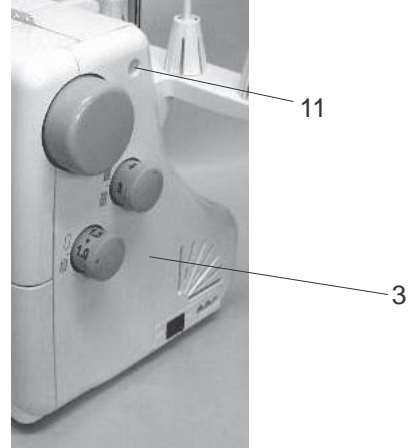

SERVICE MANUAL
PARTS LIST

elna 444

PARTS LIST

KEY NO.	PARTS NO.	DESCRIPTION
1	795603107	Face cover (unit)
2	795016004	Face cover
3	840602006	Thread cutter (unit)
4	000115700	Setscrew TP 4x10
5	795601301	Rear cover (unit)
6	795007404	Rear cover
7	795004009	Handle
8	795005000	Handle supporter
9	730015002	Handle shaft
10	000120203	Setscrew 3x8 (B)
11	795602265	Looper cover (unit)
12	795010178	Looper cover
13	795102008	Attachement set plate
14	000120203	Setscrew 3x8 (B)
15	795011009	Looper cover supporter
16	795013001	Looper cover shaft
17	795150001	Looper cover spring
18	000002105	Snap ring E-3
19	795171008	Stitch chart
20	789606008	Spool stand (unit)
21	777011003	Spool stand
22	784223105	Spool holder
23	789607009	Thread guide bar (unit)
24	000115700	Setscrew TP 4x10
25	000114802	Setscrew TP 4x12

PARTS LIST

PARTS LIST

KEY NO.	PARTS NO.	DESCRIPTION
1	795631001	Free-arm cover (unit)
2	000081005	Setscrew 4x8
3	795114508	Belt cover
4	795112001	Base plate
5	605074008	Rubber foot
6	000119106	Setscrew TP 4x10
7	000198305	Setscrew 4x10 (B)
8	795634004	Adjusting screw (unit)
9	000115607	Setscrew TP 4x8
10	000234603	Setscrew 4x10
11	000103510	Setscrew 4x10
12	795009004	Extension table

PARTS LIST

PARTS LIST

KEY NO.	PARTS NO.	DESCRIPTION
1	795606007	Upper shaft (unit)
2	795048005	Needle bar crank
3	000038605	Washer
4	639095000	Ring
5	795125007	Needle thread take-up lever cam
6	795607008	Idler (unit)
7	795632013	Belt wheel (unit)
8	846081104	Handwheel
9	795050000	Timing belt
10	795608009	Lower shaft (unit)
11	795051001	Lower shaft
12	724030004	Lower shaft timing gear (unit)
13	619006002	Upper shaft ring
14	795057007	Looper take-up lever cam
15	795628005	Looper rocking cam (unit)
16	795055005	Looper cam
17	795056006	Looper rod
18	795134009	Screw
19	000038605	Washer