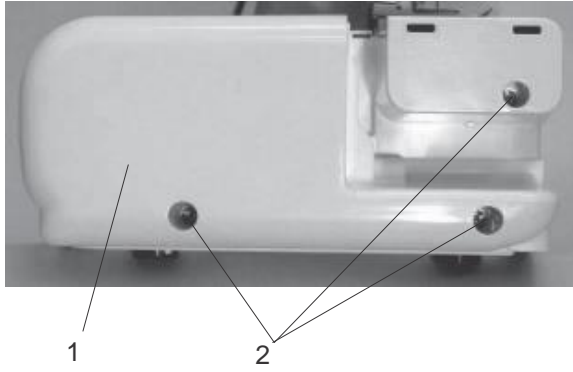

SERVICE MANUAL
PARTS LIST

elna 444

PARTS LIST

KEY NO.	PARTS NO.	DESCRIPTION
1	795603107	Face cover (unit)
2	795016004	Face cover
3	840602006	Thread cutter (unit)
4	000115700	Setscrew TP 4x10
5	795601301	Rear cover (unit)
6	795007404	Rear cover
7	795004009	Handle
8	795005000	Handle supporter
9	730015002	Handle shaft
10	000120203	Setscrew 3x8 (B)
11	795602265	Looper cover (unit)
12	795010178	Looper cover
13	795102008	Attachement set plate
14	000120203	Setscrew 3x8 (B)
15	795011009	Looper cover supporter
16	795013001	Looper cover shaft
17	795150001	Looper cover spring
18	000002105	Snap ring E-3
19	795171008	Stitch chart
20	789606008	Spool stand (unit)
21	777011003	Spool stand
22	784223105	Spool holder
23	789607009	Thread guide bar (unit)
24	000115700	Setscrew TP 4x10
25	000114802	Setscrew TP 4x12

PARTS LIST

PARTS LIST

KEY NO.	PARTS NO.	DESCRIPTION
1	795631001	Free-arm cover (unit)
2	000081005	Setscrew 4x8
3	795114508	Belt cover
4	795112001	Base plate
5	605074008	Rubber foot
6	000119106	Setscrew TP 4x10
7	000198305	Setscrew 4x10 (B)
8	795634004	Adjusting screw (unit)
9	000115607	Setscrew TP 4x8
10	000234603	Setscrew 4x10
11	000103510	Setscrew 4x10
12	795009004	Extension table

PARTS LIST

1

PARTS LIST

KEY NO.	PARTS NO.	DESCRIPTION
1	796607104	Front cover (unit)
2	795039900	Front cover
3	795040007	Thread guide (1)
4	000149301	Setscrew 3x8 (B)
5	795041008	Needle thread guide (2)
6	795042009	Needle thread guide (3)
7	795165009	Looper thread guide (1)
8	795045002	Looper thread guide (2)
9	795046106	Thread guide chart
10	724025006	Face cover reflection plate
11	788064108	Looper thread tension slider
12	795166000	Converter plate
13	788081008	Spring
14	000070506	Washer
15	000161206	Setscrew 3x10 (B)
16	000014100	Snap ring CS-4
17	795164008	Spring
18	000013903	Snap ring CS-5
19	795167001	Spring
20	820374004	Setscrew 2x2.3
21	795143403	Vibration absorber 4
22	795143300	Vibration absorber 3