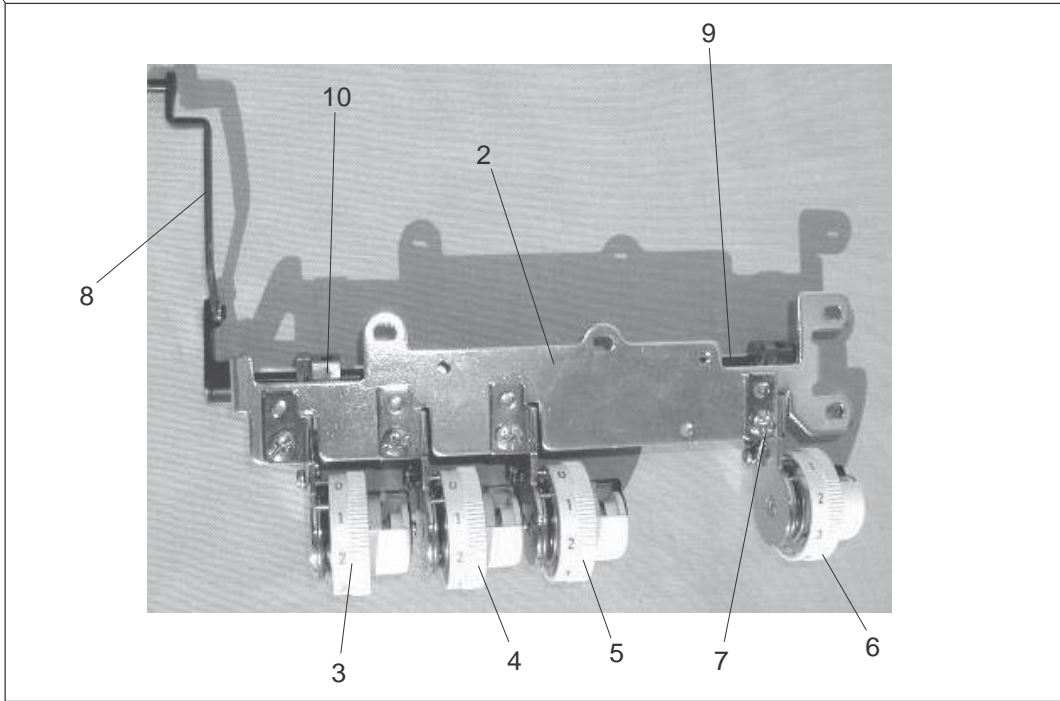

PARTS LIST

1

PARTS LIST

KEY NO.	PARTS NO.	DESCRIPTION
1	796607104	Front cover (unit)
2	795039900	Front cover
3	795040007	Thread guide (1)
4	000149301	Setscrew 3x8 (B)
5	795041008	Needle thread guide (2)
6	795042009	Needle thread guide (3)
7	795165009	Looper thread guide (1)
8	795045002	Looper thread guide (2)
9	795046106	Thread guide chart
10	724025006	Face cover reflection plate
11	788064108	Looper thread tension slider
12	795166000	Converter plate
13	788081008	Spring
14	000070506	Washer
15	000161206	Setscrew 3x10 (B)
16	000014100	Snap ring CS-4
17	795164008	Spring
18	000013903	Snap ring CS-5
19	795167001	Spring
20	820374004	Setscrew 2x2.3
21	795143403	Vibration absorber 4
22	795143300	Vibration absorber 3

PARTS LIST

1

11

KEY NO.	PARTS NO.	DESCRIPTION
1	796606309	Thread tension set plate (unit)
2	795104000	Thread tension set plate
3	795502024	Needle thread tension (L) (unit)
4	796503028	Needle thread tension (C) (unit)
5	795503025	Needle thread tension (R) (unit)
6	795504026	Looper thread tension (unit)
7	000101404	Setscrew 4x6
8	795615009	Thread tension release lever
9	795108004	Thread releasing shaft
10	795110009	Cam
11	795605006	Thread take-up lever cover (unit)
12	795043000	Thread take-up lever cover
13	795121003	Thread take-up lever
14	000097406	Setscrew 3x3
15	795604005	Needle thread take-up lever (unit)
16	795026007	Needle thread take-up lever
17	795123005	Cam follower
18	000001207	Snap ring E-2.5
19	796602006	Needle bar (unit)
20	796603007	Needle clamp (unit)
21	795018006	Needle bar
22	000080428	Setscrew 3x10
23	795030004	Pressure adjusting screw
24	102061008	Washer
25	810431009	Hinge screw
26	650032015	Presser foot lifter
27	000111304	Hexagonal socket screw 5x5
28	724118007	Presser bar bracket
29	795029000	Presser bar spring
30	784029006	Presser bar
31	796501004	Presser foot (unit)
32	795024005	Needle bar connecting stud
33	795629006	Take-up lever supporter pin