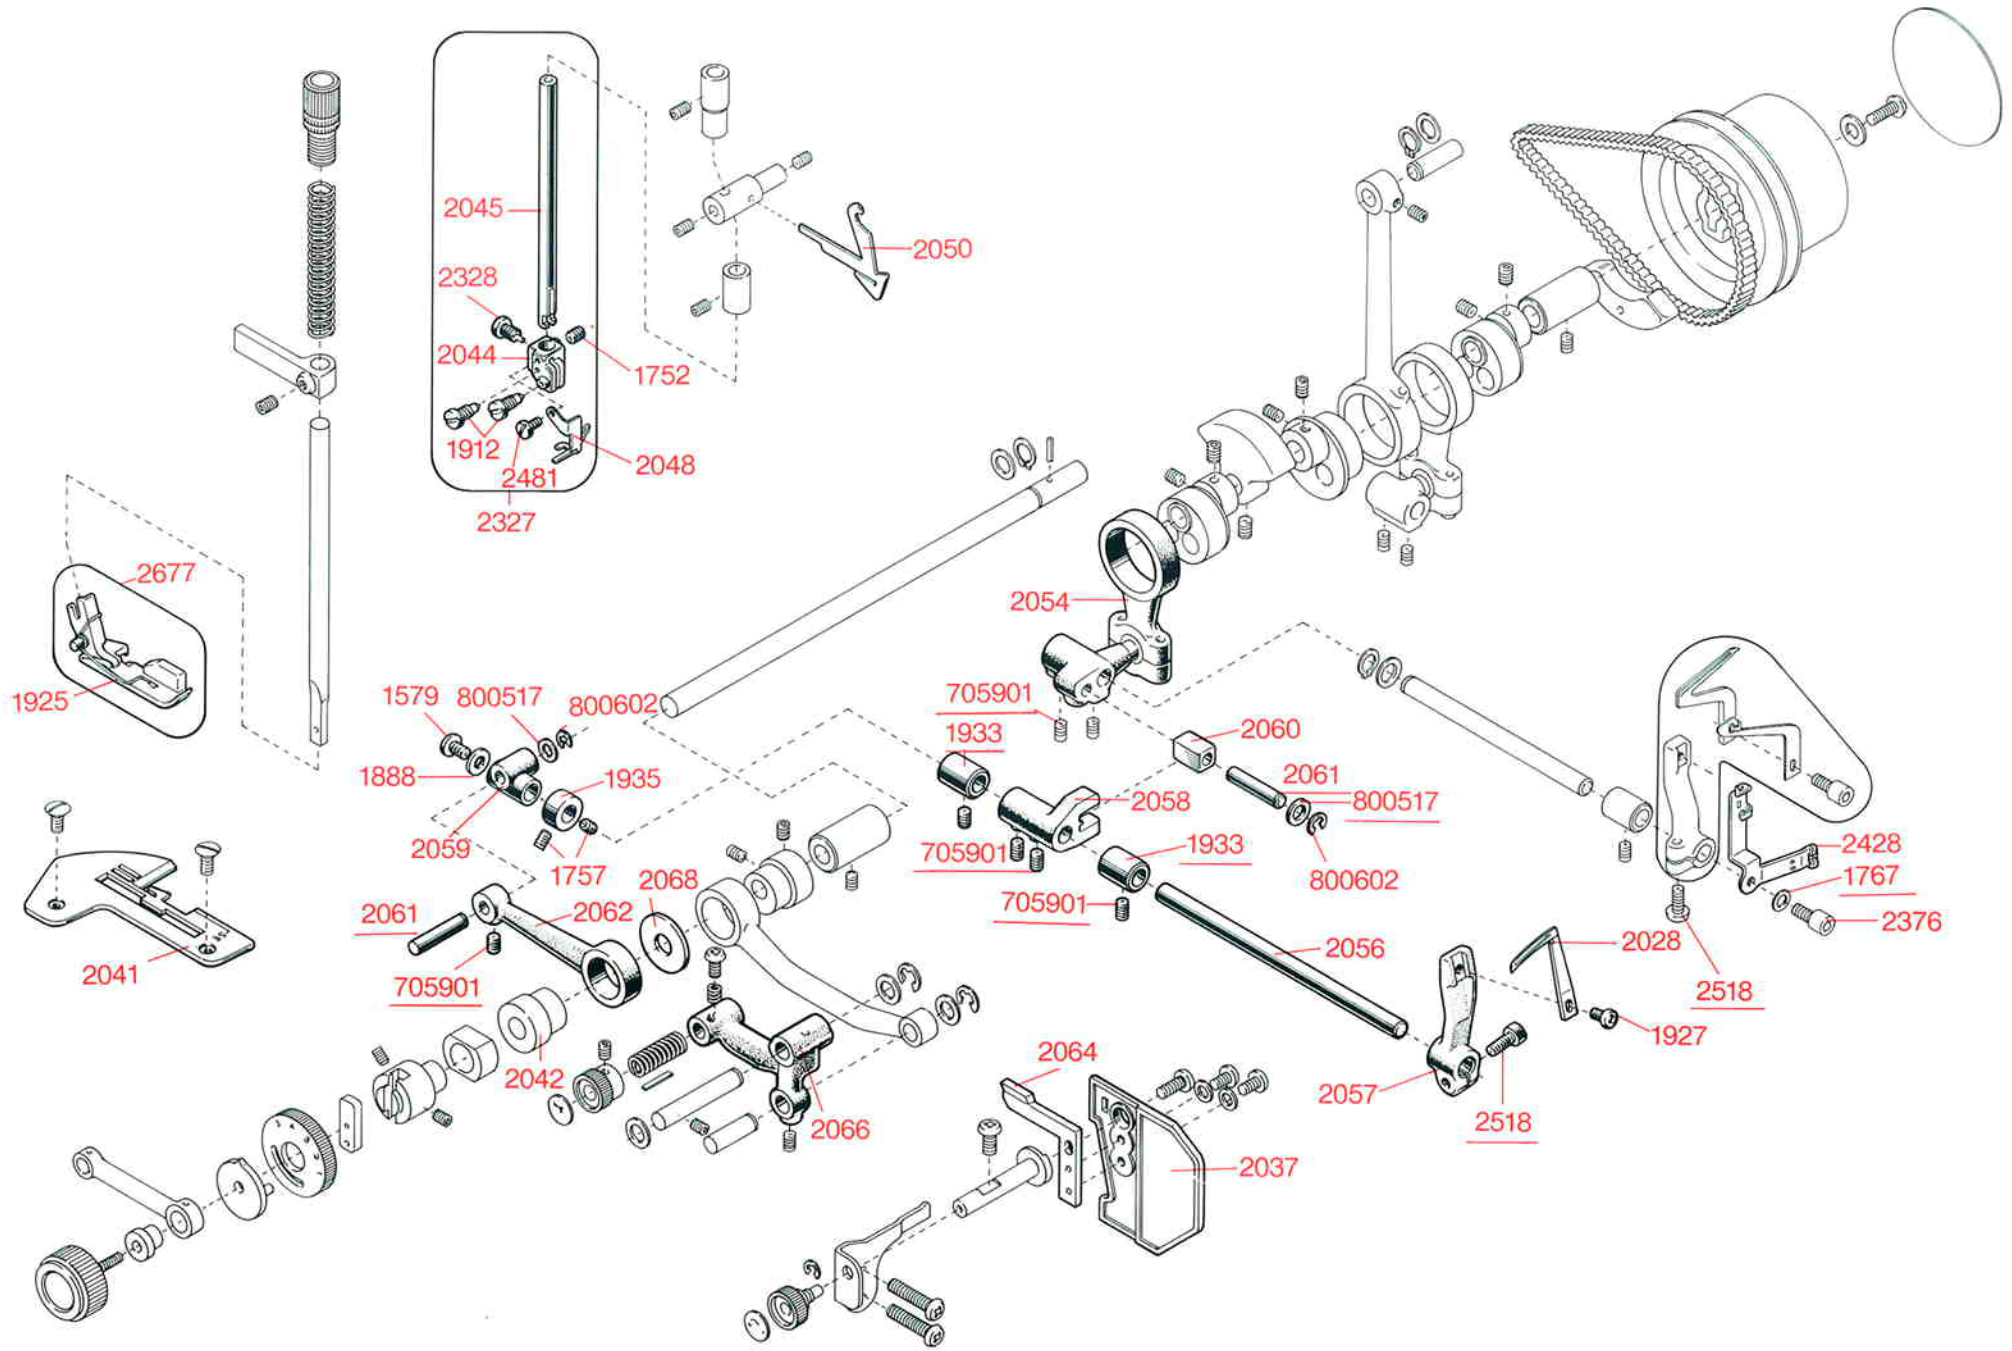

INDEX

1. External parts, front panel, thread guides, tension controls, front flap, threading charts, side spool pin base, chain needle guard, thread pole.
2. Mechanical parts, chain looper, chain stitch mechanism parts, fixed blade, needle bar, needle clamp, thread take-up levers, needle plate, presser foot.
3. Accessories, instruction manuals, packings, extra accessories.
4. Part number index and weight

Hosei #	Tavaro #	Name of Parts
001579	395052-57	Screw M4x10
001752	395053-58	Grub screw M3x3
001757	395053-63	Grub screw M4x4
001767	395053-70	Conical washer 4x8x0.4
001888	396003-43	Washer 4x12x2
001912	396003-66	Needle clamp screw
001925	396003-75	Presser foot spring
001927	396003-76	Screw M3x8B
001933	396003-78	Looper axle bearing
001935	396003-80	Collar $\phi 7$
002028	396005-18	Chain stitch looper
002037	396005-26	Protection cover
002041	396002-32	Needle plate
002042	396005-28	Chain stitch eccentric
002044	396005-29	Needle clamp
002045	396005-30	Needle bar
002048	396005-31	Needle bar thread guide
002050	396005-32	Take-up lever
002054	396005-34	Lower looper ball-rod assem.
002056	396005-35	Chain looper axle
002057	396005-36	Chain looper lever
002058	396005-37	Chain looper rocker
002059	396005-38	Chain looper slider
002060	396005-39	Chain looper rocker cube
002061	396005-40	Slider pin
002062	396005-41	Chain looper rod
002064	396005-42	Fixed cutter
002066	396005-44	Cutter lever support
002068	396005-46	Washer STW-FT 8x1
002327	396005-49	Needle bar assem.
002328	396005-50	Needle clamp set screw
002376	396004-74	Allen screw M3x8
002428	396005-51	Take-up lever - left
002481	396002-15	Stitch tongue set screw - type 2
002518	396004-91	Allen screw M4x12
002677	396002-34	Presser foot
705901	395421-00	Grub screw M4x5
800517	395048-46	Washer STW-FT 6x1