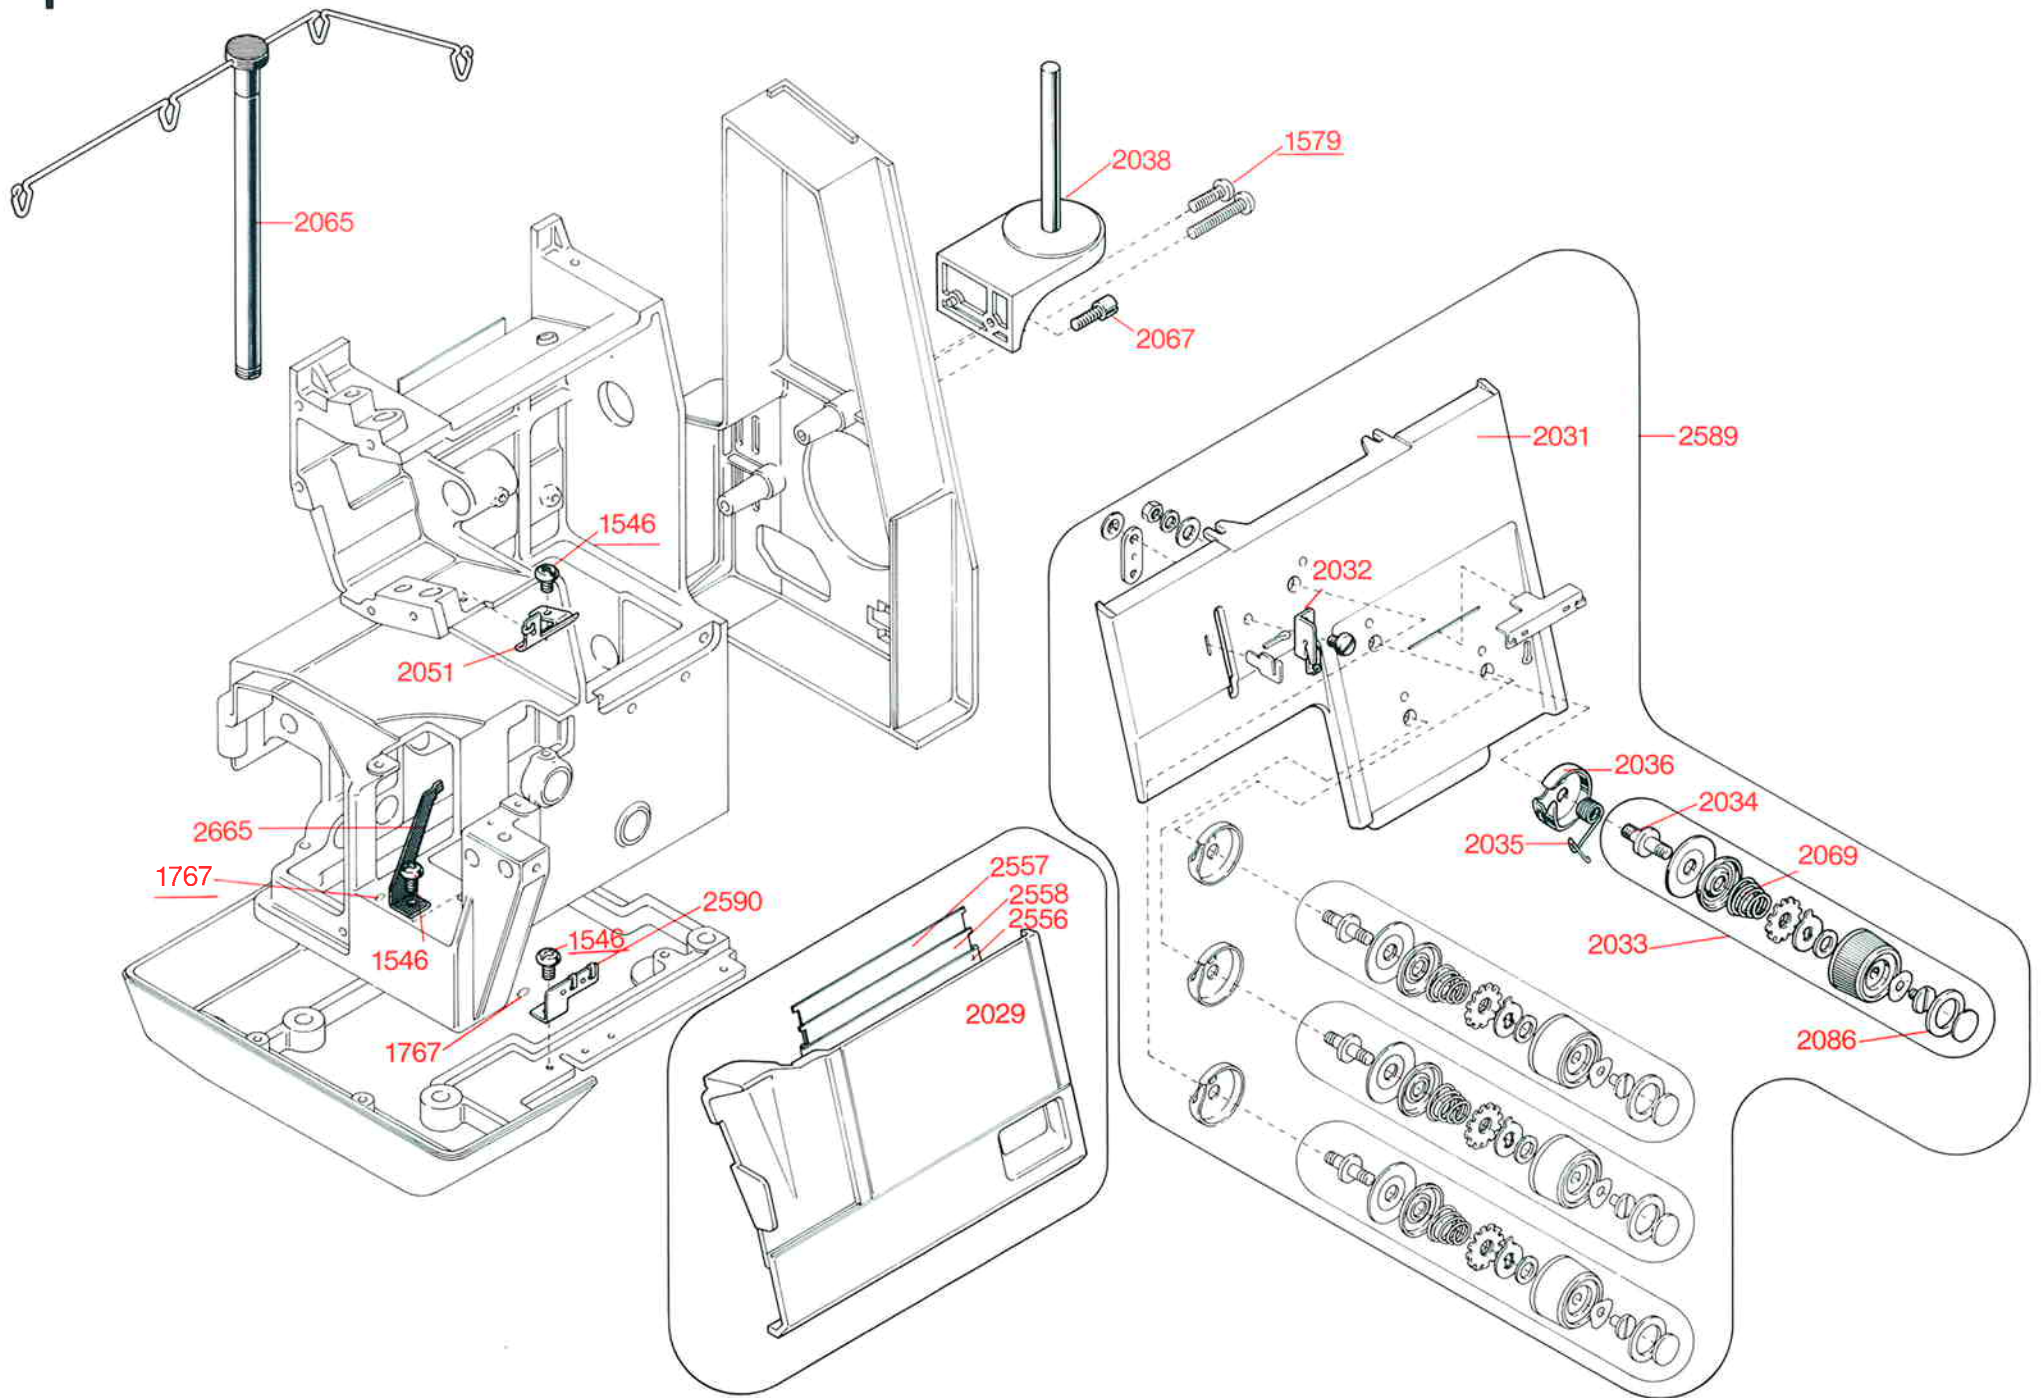

INDEX

1. External parts, front panel, thread guides, tension controls, front flap, threading charts, side spool pin base, chain needle guard, thread pole.
2. Mechanical parts, chain looper, chain stitch mechanism parts, fixed blade, needle bar, needle clamp, thread take-up levers, needle plate, presser foot.
3. Accessories, instruction manuals, packings, extra accessories.
4. Part number index and weight

N.B. All the electrical parts are identical to those for type L-1; refer to the L-1 Parts Catalogue, No.457'590-1.

1

Hosei #	Tavaro #	Name of Parts
001546	395052-37	Screw M4X6
001579	395052-57	Screw M4X10
001767	395053-70	Conical washer 4x8x0.4
002029	396005-19	Front flap
002031	396005-20	Front cover
002032	396005-21	Right needle thread guide
002033	396005-22	Chain needle tension assem.
002034	396005-23	Tension stud
002035	396005-24	Check spring
002036	396005-25	Tension base
002038	396005-27	Side spool pin base
002051	396005-33	Thread guide
002065	396005-43	Thread guide pole assem.
002067	396005-45	Shaft screw
002069	396005-47	Tension spring ϕ 1.1
002086	396005-48	Tension dial plate - blue
002556	396005-52	Chart case
002557	396005-53	Threading chart - 4 threads
002558	396005-54	Threading chart - 3 threads
002589	396005-56	Front cover complete
002590	396005-57	Chain looper thread guide
002665	396005-58	Chain needle guard