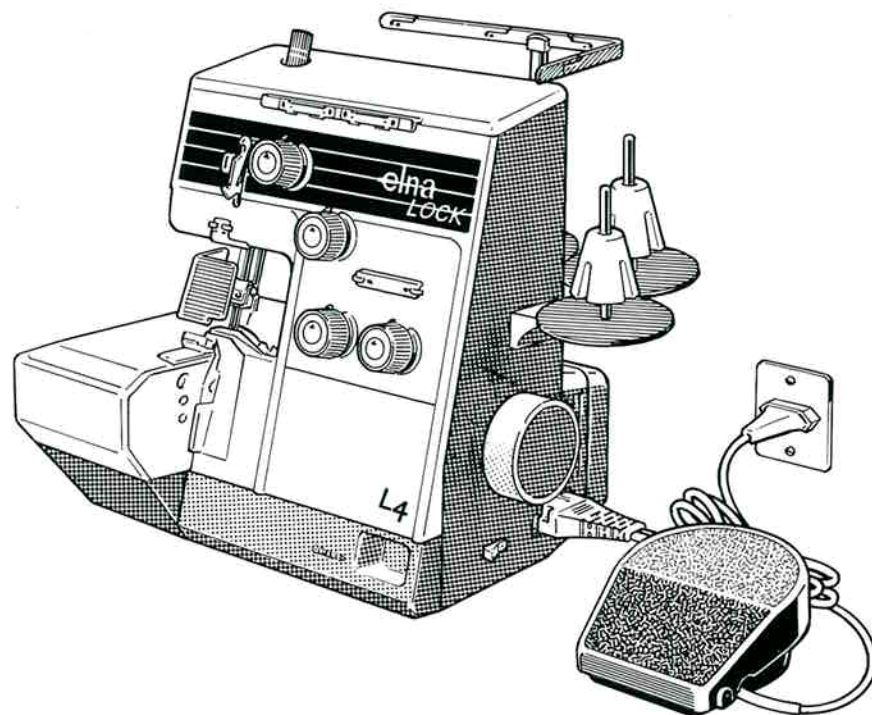

elna
LOCK

PIÈCES DE RECHANGE
ERSATZTEILE
SPARE PARTS
PIEZAS DE RECAMBIO

457 590—4

Jan. 1987 Printed in Japan

L4