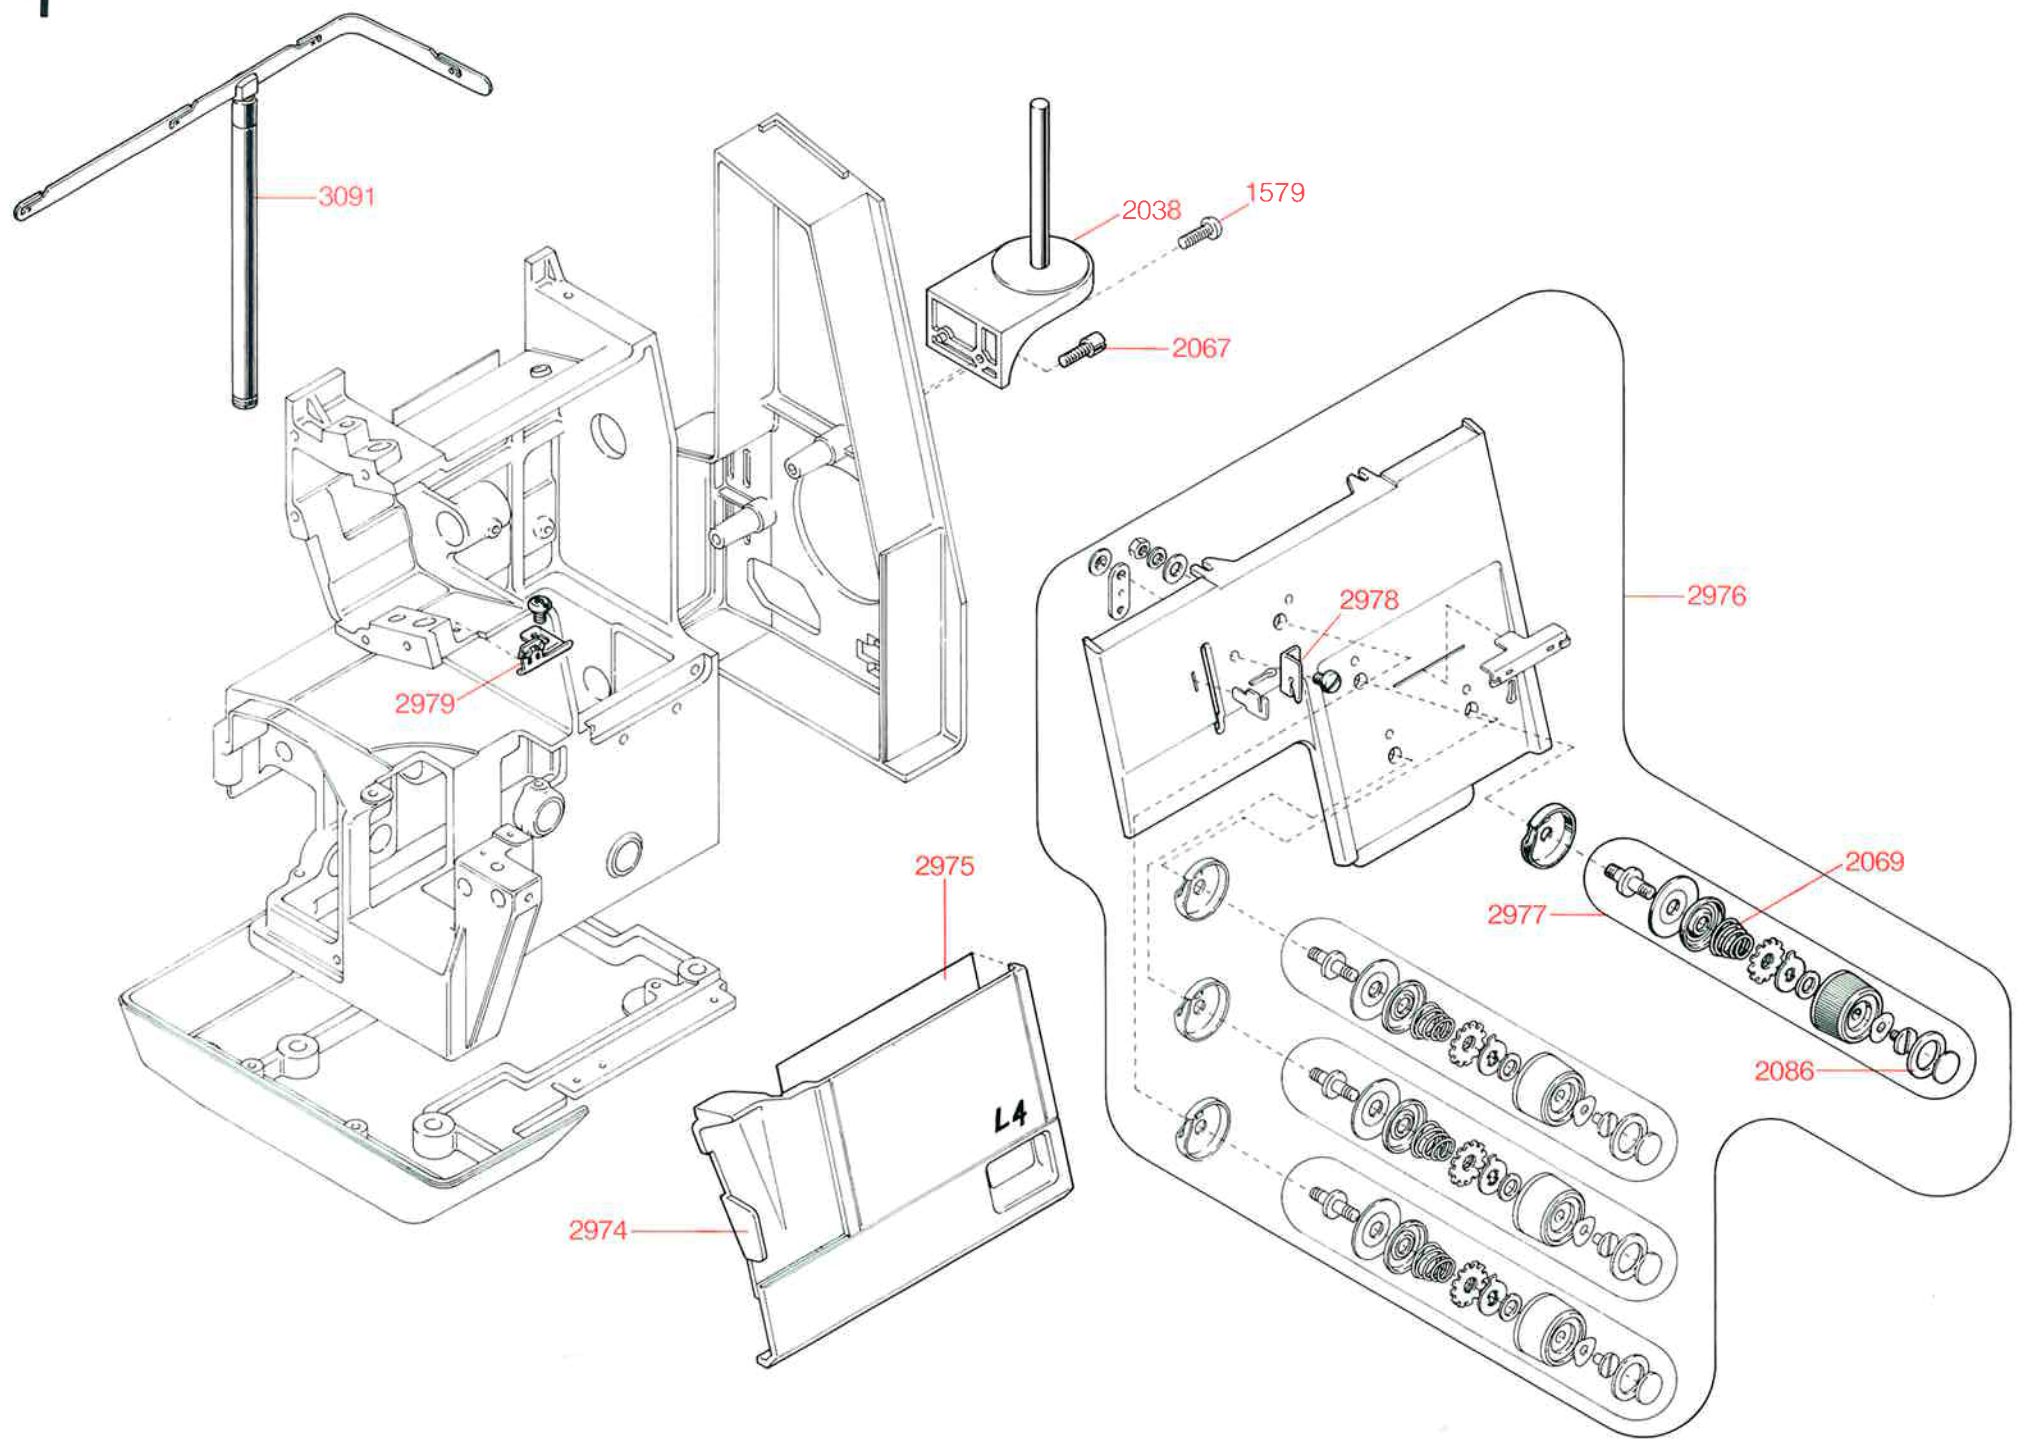

INDEX

1. External parts, front panel, thread guides, tension controls, front flap, threading chart, side spool pin base, thread pole.
2. Mechanical parts, needle bar, needle clamp, foot, needle plate, feed mechanism, lower looper, upper looper, thread take-ups.
3. Accessories, instruction manuals, packings, extra accessories.
4. Part number index and weight.

N.B. All the electrical parts are identical to those for type L-1; refer to the L-1 Parts Catalogue, No. 457'590-1.

1

Hosei #	Tavaro #	Name of Parts
001579	395052-57	Screw M4x10
002038	396005-27	Side spool pin base
002067	396005-45	Shaft screw
002069	396005-47	Tension spring ϕ 1.1
002086	396005-48	Tension dial plate - blue
002974	396005-61	Front flap L-4
002975	396005-62	Threading chart L-4
002976	396005-63	Front cover comp. L-4
002977	396005-64	Right needle thread tension
002978	396005-65	Right needle thread guide
002979	396005-66	Needle thread guide L-4
003091	396005-83	Thread guide pole assem.